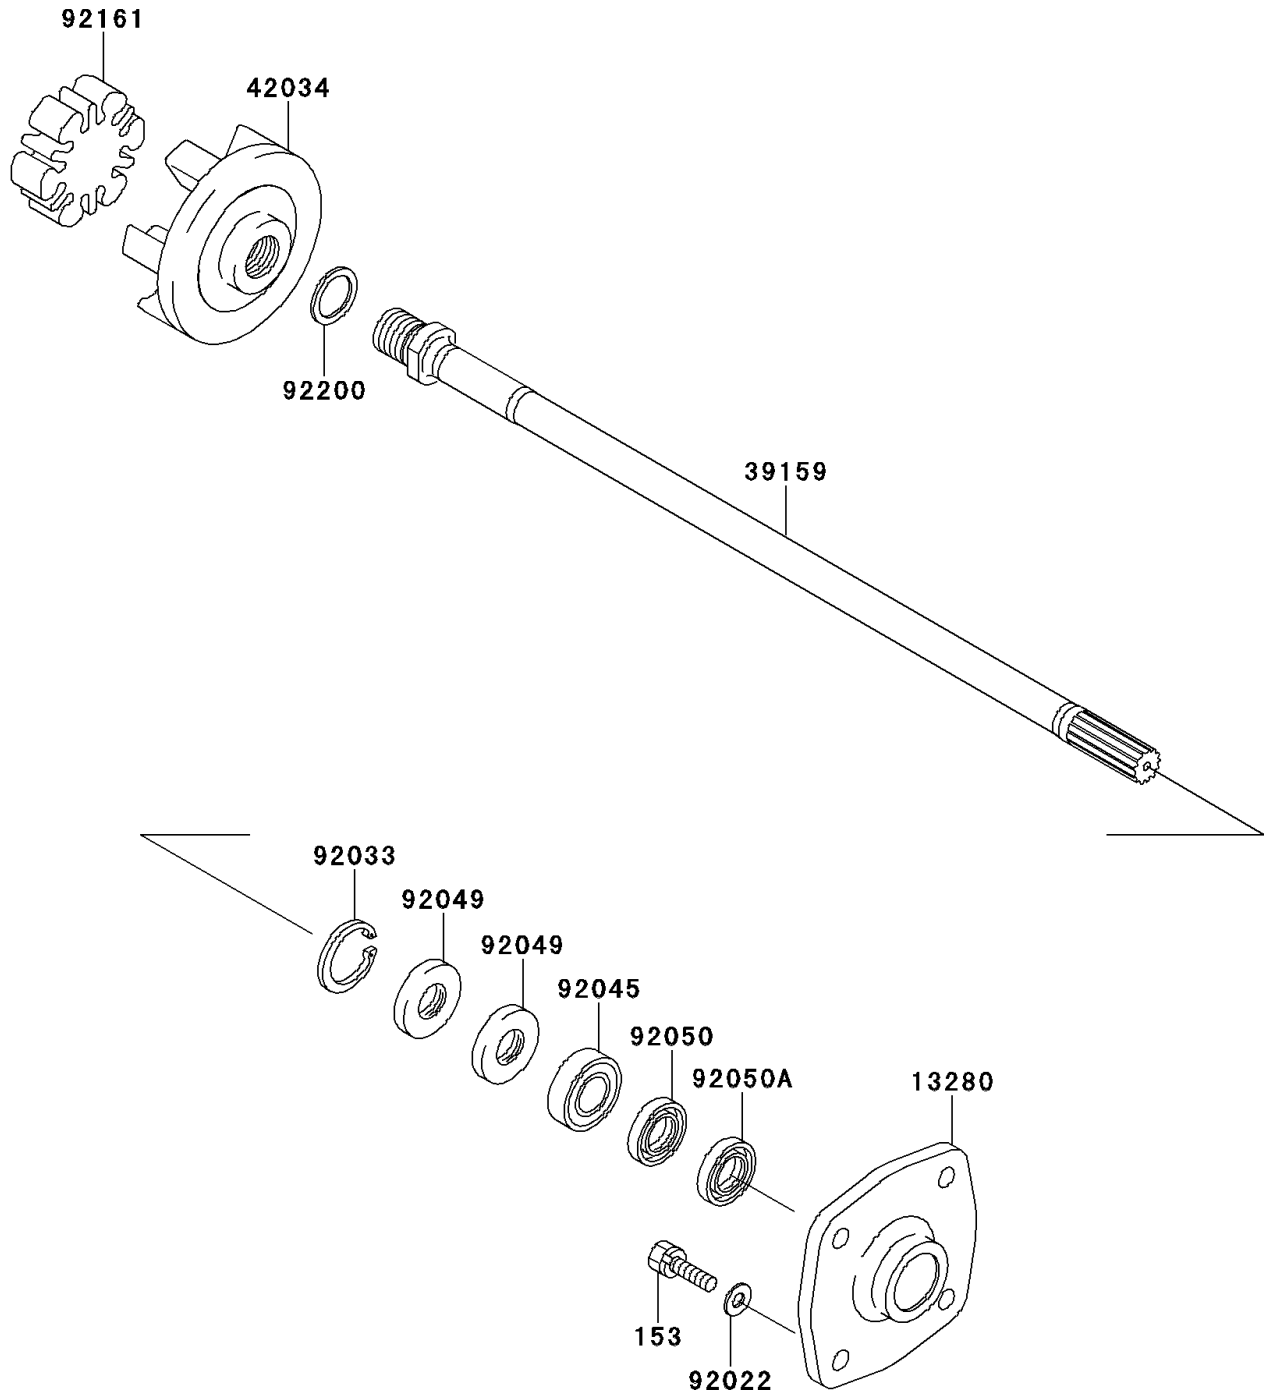

2013 STX-15F PARTS DIAGRAM

Drive Shaft

E3134

2013 STX-15F PARTS LIST

Drive Shaft

| ITEM NAME | PART NUMBER | QUANTITY |
|------------------------------------|-------------|----------|
| HOLDER (Ref # 13280) | 13280-3756 | 1 |
| BOLT-WS-SMALL,8X30 (Ref # 153) | 153R0830 | 4 |
| SHAFT-DRIVE (Ref # 39159) | 39159-3739 | 1 |
| COUPLING (Ref # 42034) | 42034-3711 | 1 |
| WASHER,8.2X18X1.5 (Ref # 92022) | 92022-1964 | 4 |
| RING-SNAP,42MM (Ref # 92033) | 92033-3713 | 1 |
| BEARING-BALL,60042RD (Ref # 92045) | 92045-0113 | 1 |
| SEAL-OIL,S620426 (Ref # 92049) | 92049-3707 | 2 |
| SEAL-OIL,SCY20368 (Ref # 92050) | 92050-502 | 1 |
| SEAL-OIL,SC20367 (Ref # 92050A) | 92050-503 | 1 |
| DAMPER (Ref # 92161) | 92161-3711 | 1 |
| WASHER,24X32X2.0 (Ref # 92200) | 92200-3739 | 1 |