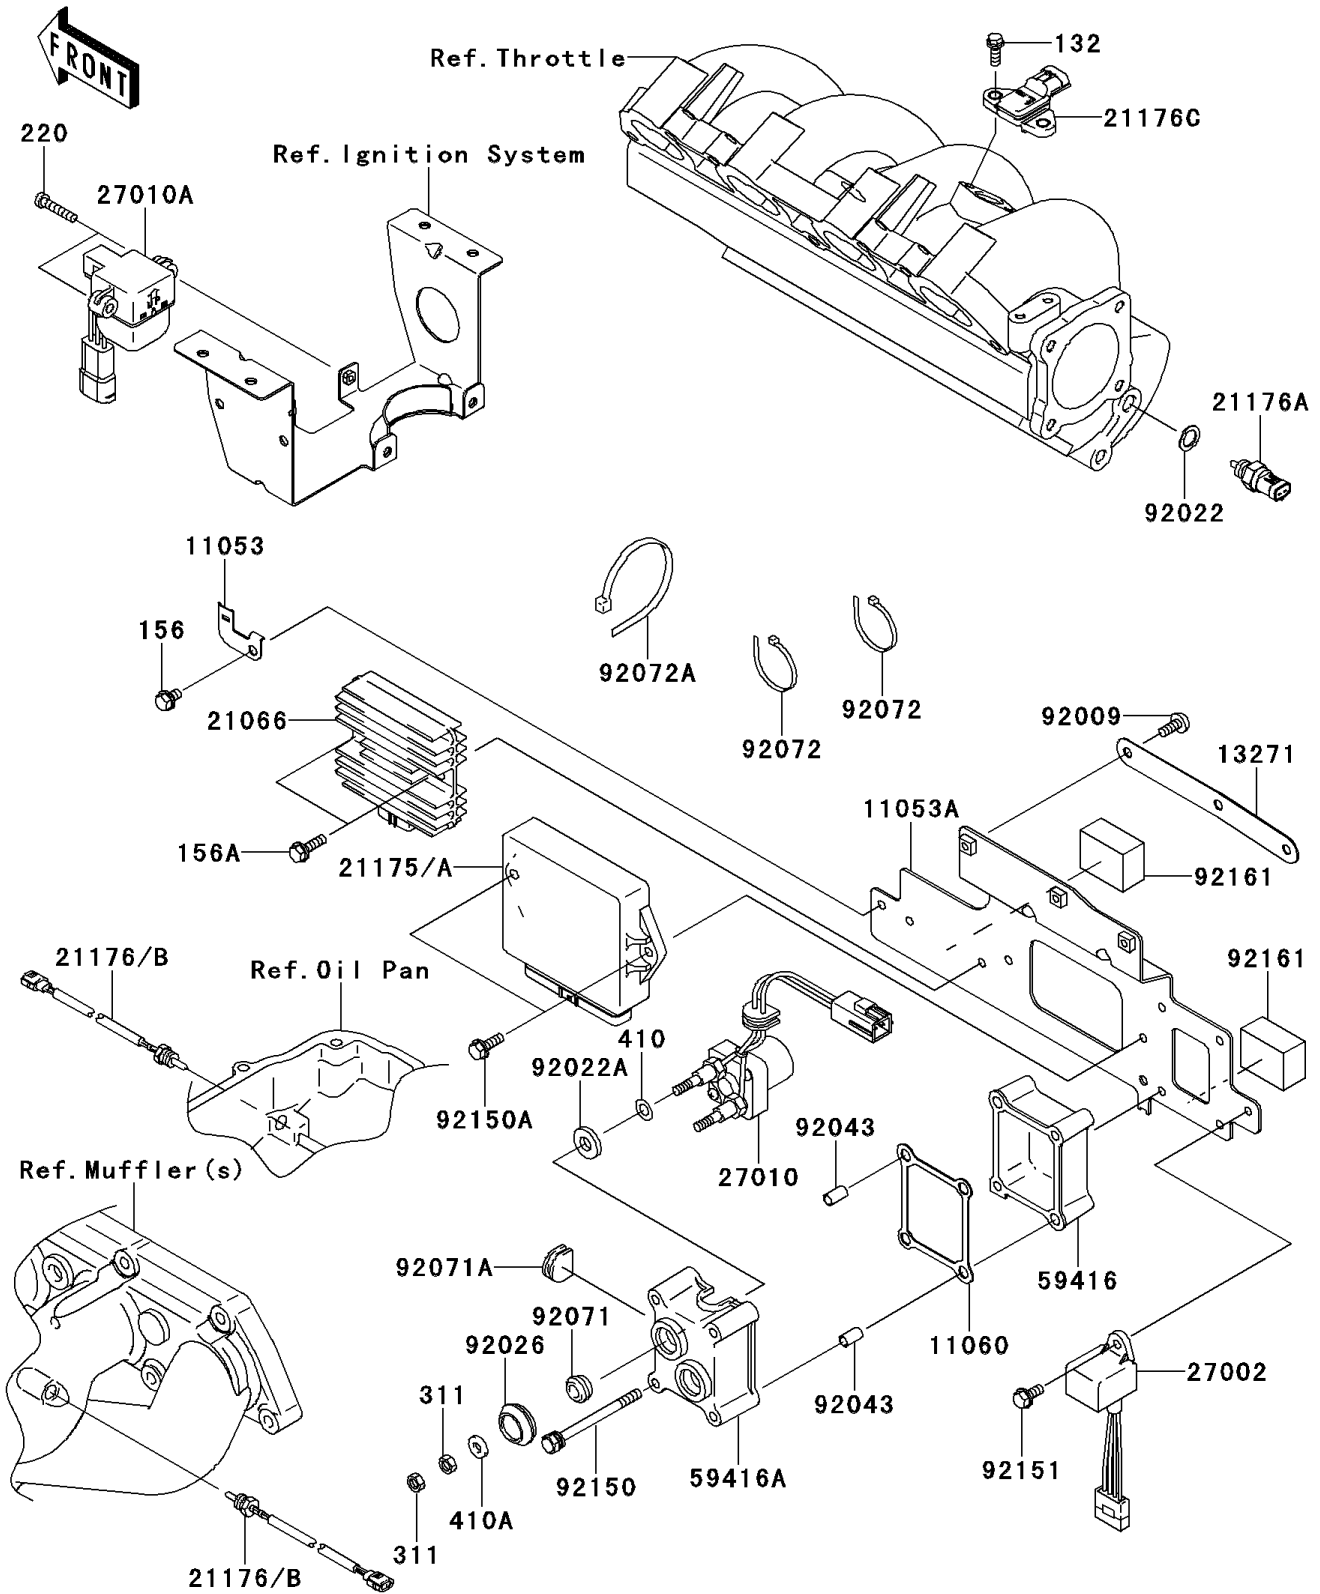

2013 JET SKI® STX®-15F PARTS DIAGRAM

Fuel Injection(ABF-AEF)

E1530

2013 JET SKI® STX®-15F PARTS LIST

Fuel Injection(ABF-AEF)

ITEM NAME	PART NUMBER	QUANTITY
BRACKET,FUSE (Ref # 11053)	11053-3724	1
BRACKET,SWITCH (Ref # 11053A)	11053-3774	1
GASKET (Ref # 11060)	11060-3709	1
BOLT-FLANGED-SMALL,6X16 (Ref # 132)	132BD0616	1
PLATE (Ref # 13271)	13271-3842	1
BOLT-WP,6X10 (Ref # 156)	156R0610	1
BOLT-WP,6X20 (Ref # 156A)	156R0620	1
REGULATOR-VOLTAGE (Ref # 21066)	21066-3718	1
CONTROL UNIT-ELECTRONIC (Ref # 21175)	21175-0891	1
SENSOR,TEMP (Ref # 21176)	21176-0741	1
SENSOR,AIR TEMPERATURE (Ref # 21176A)	21176-1086	1
SENSOR,PRESSURE (Ref # 21176C)	21176-3765	1
SCREW-PAN-CROSS,4X20 (Ref # 220)	220R0420	1
RELAY-ASSY (Ref # 27002)	27002-3703	1
SWITCH (Ref # 27010)	27010-3777	1
SWITCH,VDS (Ref # 27010A)	27010-3785	1
NUT-HEX,6MM (Ref # 311)	311R0600	1
WASHER-PLAIN-SMALL,10MM (Ref # 410)	410AA1000	1
WASHER-PLAIN-SMALL,6MM (Ref # 410A)	410S0600	1
CASE-ELECTRIC (Ref # 59416)	59416-3765	1
CASE-ELECTRIC (Ref # 59416A)	59416-3766	1
SCREW,6X15 (Ref # 92009)	92009-3830	1
WASHER,12X18X1.0 (Ref # 92022)	92022-1211	1
WASHER (Ref # 92022A)	92022-3035	1
SPACER (Ref # 92026)	92026-3703	1
PIN (Ref # 92043)	92043-3715	1
GROMMET (Ref # 92071)	92071-3004	1
GROMMET (Ref # 92071A)	92071-3837	1
BAND,L=188.85 (Ref # 92072)	92072-0105	1

2013 JET SKI® STX®-15F PARTS LIST

Fuel Injection(ABF-AEF)

ITEM NAME	PART NUMBER	QUANTITY
BAND,L=372.24 (Ref # 92072A)	92072-3883	1
BOLT,6X80 (Ref # 92150)	92150-3711	1
BOLT,6X18 (Ref # 92150A)	92150-3729	1
BOLT,6X14 (Ref # 92151)	92151-3788	1
DAMPER (Ref # 92161)	92161-3752	1