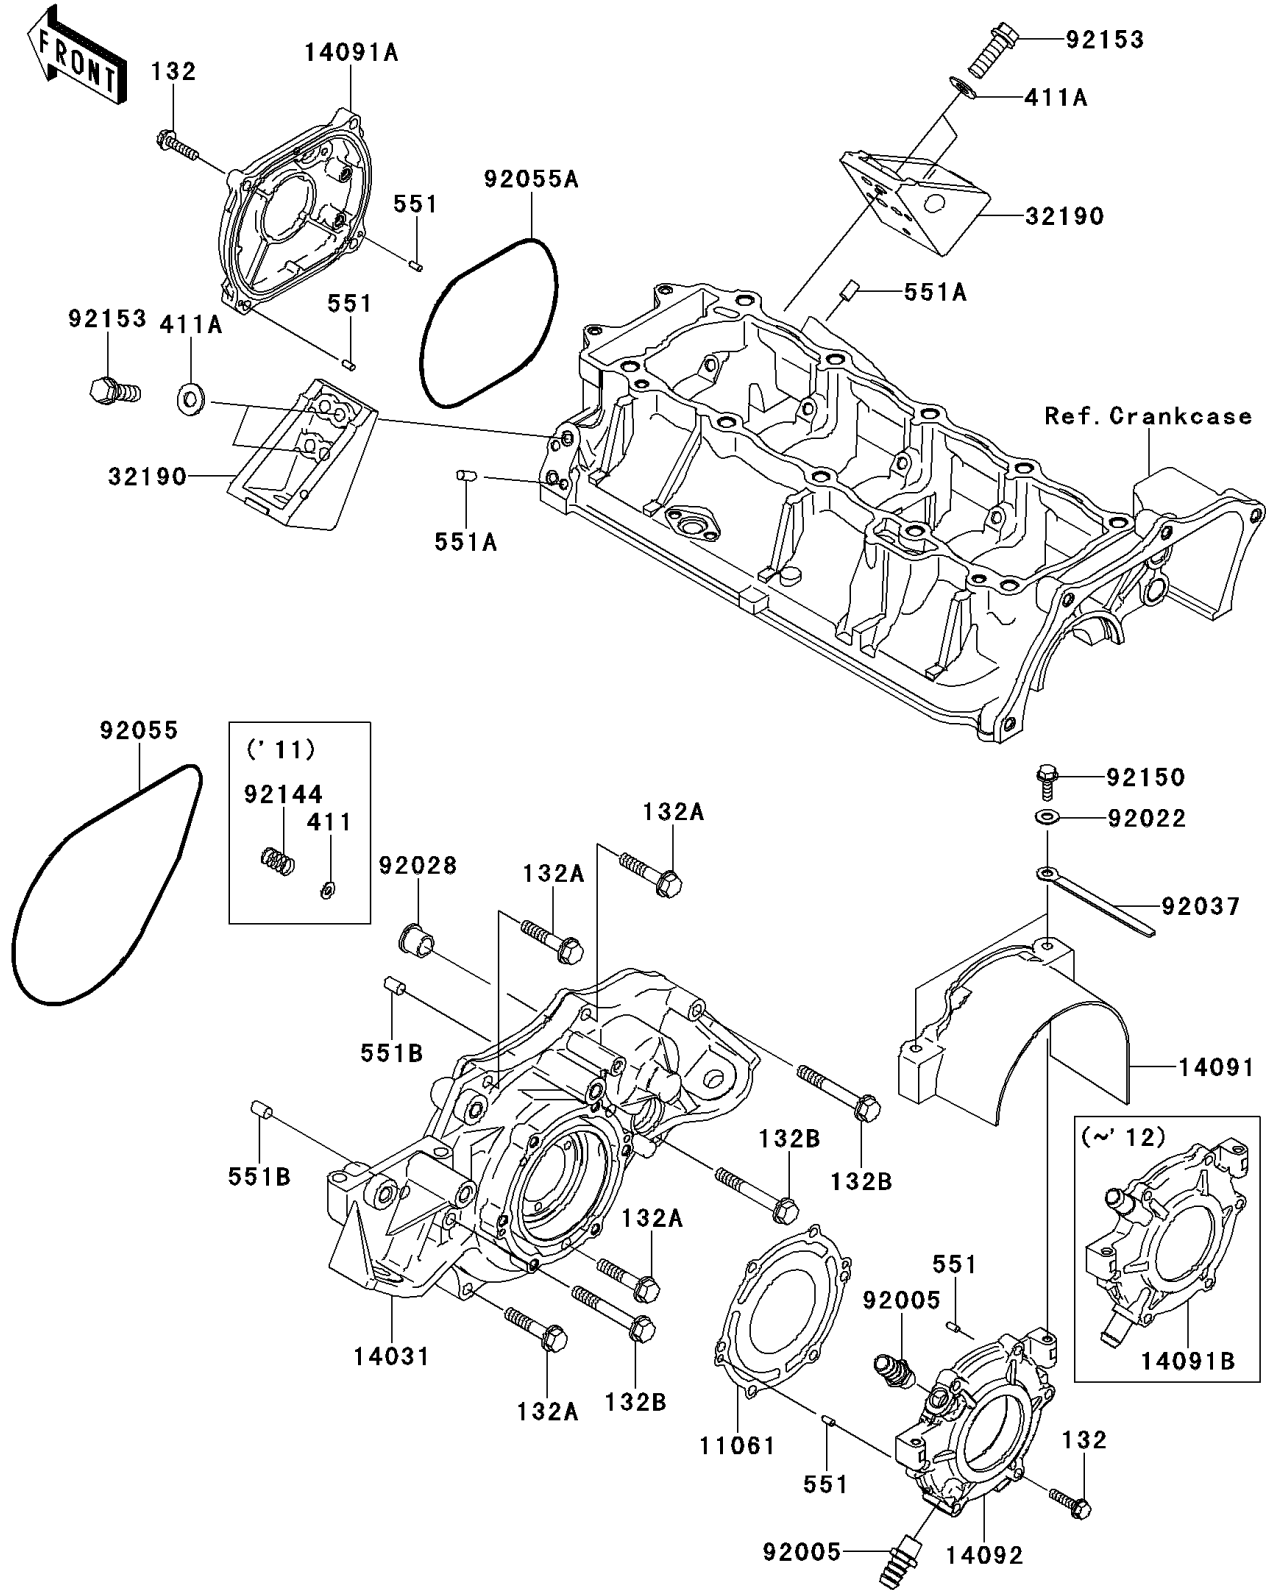

2013 STX-15F PARTS DIAGRAM

Engine Cover(s)

E1431

2013 STX-15F PARTS LIST

Engine Cover(s)

ITEM NAME	PART NUMBER	QUANTITY
GASKET,OUTPUT COVER (Ref # 11061)	11061-0812	1
BOLT-FLANGED-SMALL,6X25 (Ref # 132)	132BD0625	10
BOLT-FLANGED-SMALL,8X40 (Ref # 132A)	132BD0840	4
BOLT-FLANGED-SMALL,8X60 (Ref # 132B)	132BD0860	3
COVER-GENERATOR (Ref # 14031)	14031-3737	1
COVER,COUPLING (Ref # 14091)	14091-3749	1
COVER,PULS (Ref # 14091A)	14091-3763	1
COVER,OUTPUT (Ref # 14092)	14092-1046	1
BRACKET-ENGINE (Ref # 32190)	32190-3703	2
WASHER-PLAIN,8MM (Ref # 411A)	411S0800	4
PIN-DOWEL (Ref # 551)	551R0408	4
PIN-DOWEL (Ref # 551A)	551R0612	4
PIN-DOWEL (Ref # 551B)	551R0812	2
FITTING (Ref # 92005)	92005-3714	2
WASHER,6.5X20X1.5 (Ref # 92022)	92022-3710	2
BUSHING (Ref # 92028)	92028-3718	1
CLAMP,L=100 (Ref # 92037)	92037-3736	2
RING-O,196X3 (Ref # 92055)	92055-3761	1
RING-O,120X3 (Ref # 92055A)	92055-3762	1
BOLT,6X18 (Ref # 92150)	92150-3729	2
BOLT,FLANGED,8X30 (Ref # 92153)	92153-3722	4