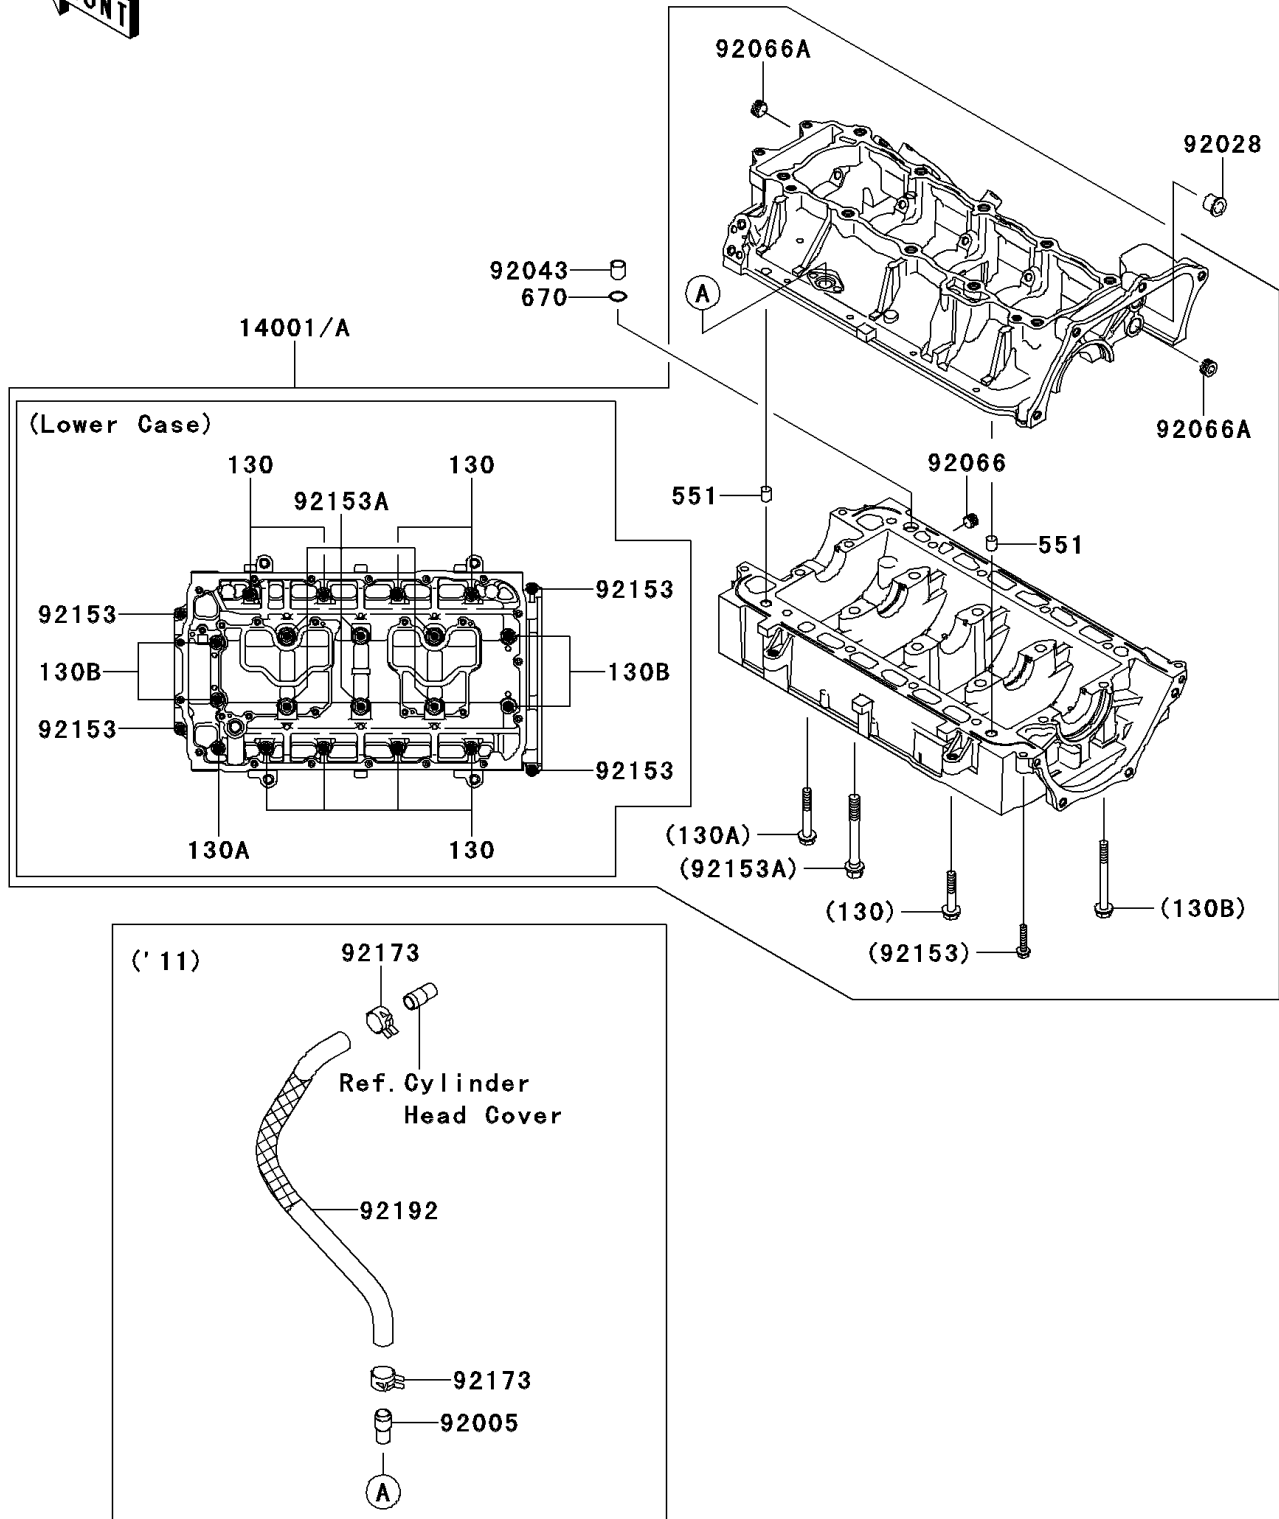

2013 JET SKI® STX®-15F PARTS DIAGRAM

Crankcase

E1411

2013 JET SKI® STX®-15F PARTS LIST

Crankcase

| ITEM NAME | PART NUMBER | QUANTITY |
|--------------------------------|-------------|----------|
| BOLT-FLANGED,8X45 (Ref # 130) | 130CD0845 | 1 |
| BOLT-FLANGED,8X55 (Ref # 130A) | 130CD0855 | 1 |
| BOLT-FLANGED,8X85 (Ref # 130B) | 130CD0885 | 1 |
| SET-CRANKCASE (Ref # 14001) | 14001-0574 | 1 |
| PIN-DOWEL (Ref # 551) | 551R1012 | 1 |
| O RING,14MM (Ref # 670) | 670D2014 | 1 |
| BUSHING (Ref # 92028) | 92028-3718 | 1 |
| PIN,11.5X14X14 (Ref # 92043) | 92043-1279 | 1 |
| PLUG (Ref # 92066) | 92066-3778 | 1 |
| PLUG (Ref # 92066A) | 92066-3782 | 1 |
| BOLT,6X30 (Ref # 92153) | 92153-3707 | 1 |
| BOLT,10X85 (Ref # 92153A) | 92153-3711 | 1 |