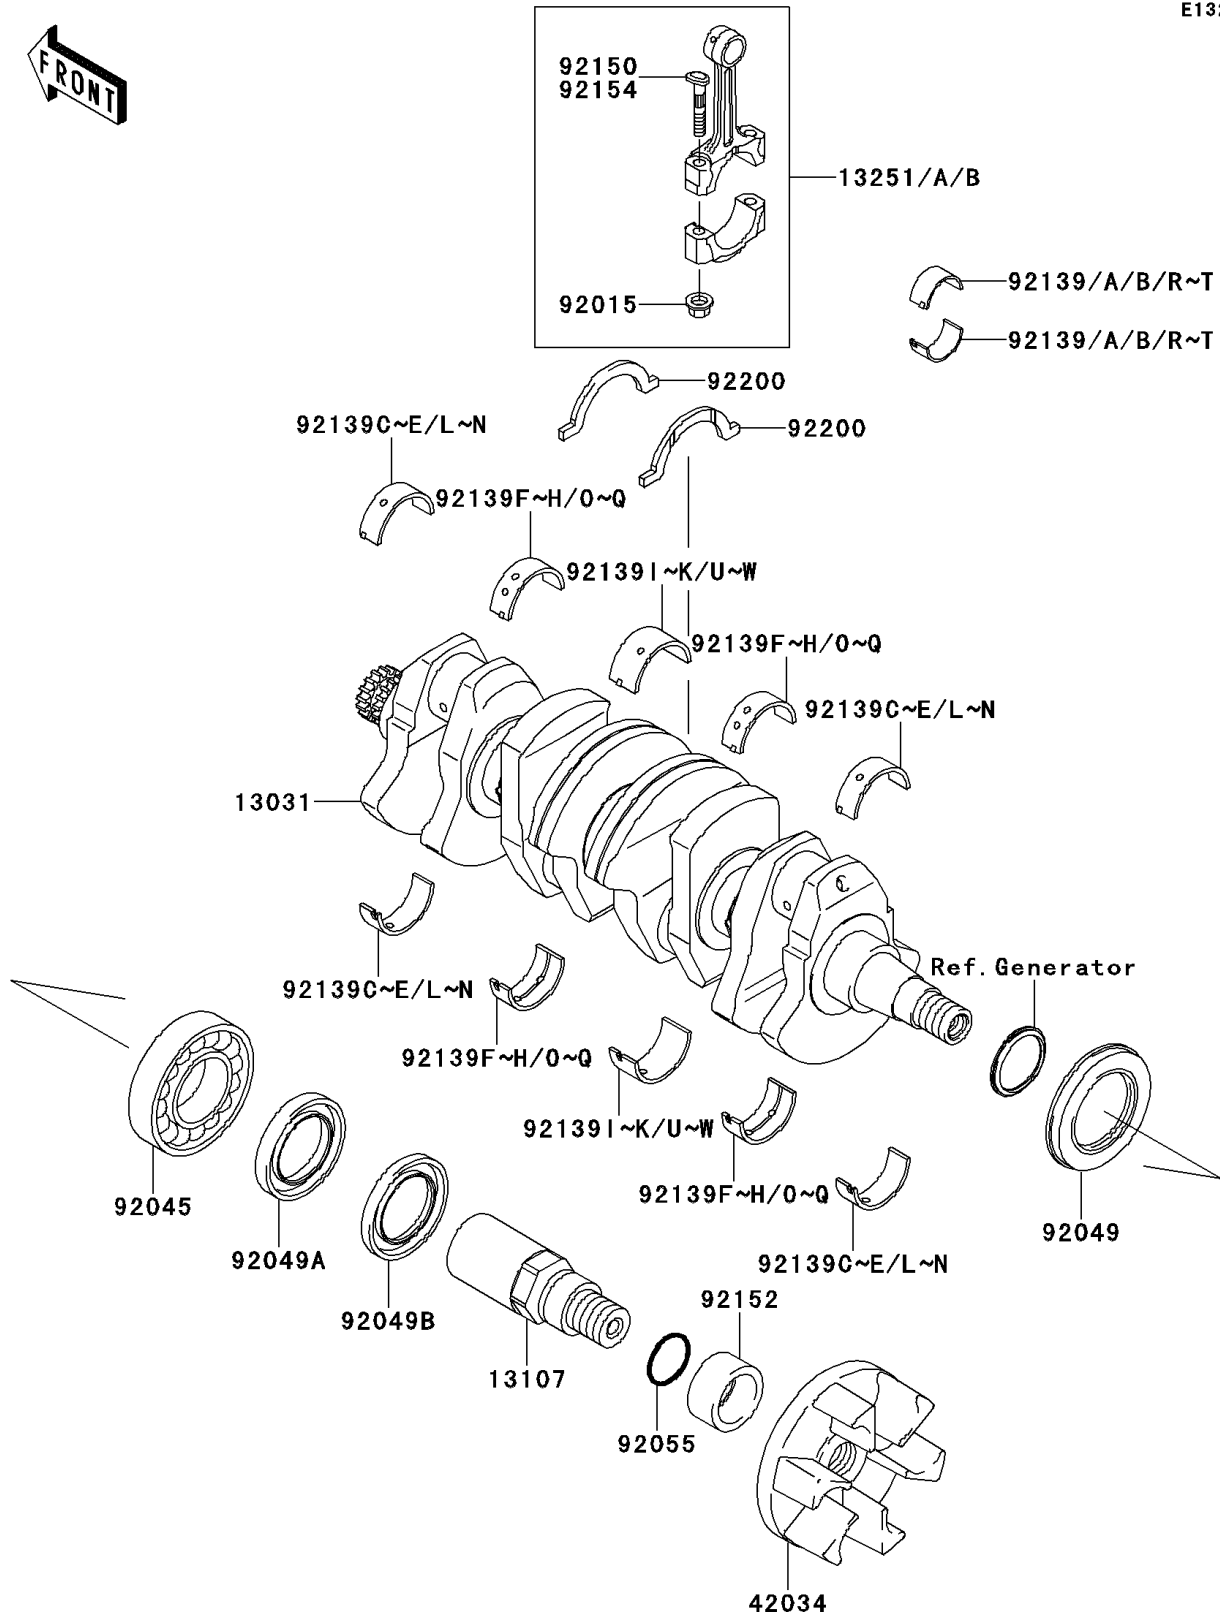

## 2014 JET SKI® STX®-15F PARTS DIAGRAM

Crankshaft

E1321

## 2014 JET SKI® STX®-15F PARTS LIST

Crankshaft

ITEM NAME	PART NUMBER	QUANTITY
CRANKSHAFT-COMP (Ref # 13031)	13031-3742	1
SHAFT (Ref # 13107)	13107-3785	1
ROD-ASSY-CONNECTING,I (Ref # 13251B)	13251-3703-II	1
COUPLING (Ref # 42034)	42034-3711	1
NUT,CONNECTING ROD (Ref # 92015)	92015-1559	1
BEARING-BALL,6208ZZ AS2S (Ref # 92045)	92045-3739	1
SEAL-OIL,SD347626LHS (Ref # 92049)	92049-3736	1
SEAL-OIL,FPJ740628.5ZS (Ref # 92049A)	92049-3737	1
SEAL-OIL,S40626NS (Ref # 92049B)	92049-3738	1
RING-O,27.7X2.4 (Ref # 92055)	92055-091	1
BUSHING,CONNECTING ROD,GREEN (Ref # 92139)	92139-0722	1
BUSHING,CONNECTING ROD,YELLOW (Ref # 92139A)	92139-0723	1
BUSHING,CONNECTING ROD,PINK (Ref # 92139B)	92139-0724	1
BUSHING,CRANKSHAFT,#1&#5,GREEN (Ref # 92139C)	92139-0725	1
BUSHING,CRANKSHAFT,#1&#5,YEL (Ref # 92139D)	92139-0726	1
BUSHING,CRANKSHAFT,#1&#5,PINK (Ref # 92139E)	92139-0727	1
BUSHING,CRANKSHAFT,#2&#4,GREEN (Ref # 92139F)	92139-0728	1
BUSHING,CRANKSHAFT,#2&#4,YEL (Ref # 92139G)	92139-0729	1
BUSHING,CRANKSHAFT,#2&#4,PINK (Ref # 92139H)	92139-0730	1
BUSHING,CRANKSHAFT,#3,GREEN (Ref # 92139I)	92139-0731	1
BUSHING,CRANKSHAFT,#3,YELLOW (Ref # 92139J)	92139-0732	1
BUSHING,CRANKSHAFT,#3,PINK (Ref # 92139K)	92139-0733	1
COLLAR,OUTPUT RR,L=19.5 (Ref # 92152)	92152-3733	1
BOLT,CONNECTING ROD,9MM (Ref # 92154)	92154-3720	1
WASHER (Ref # 92200)	92200-3789	1