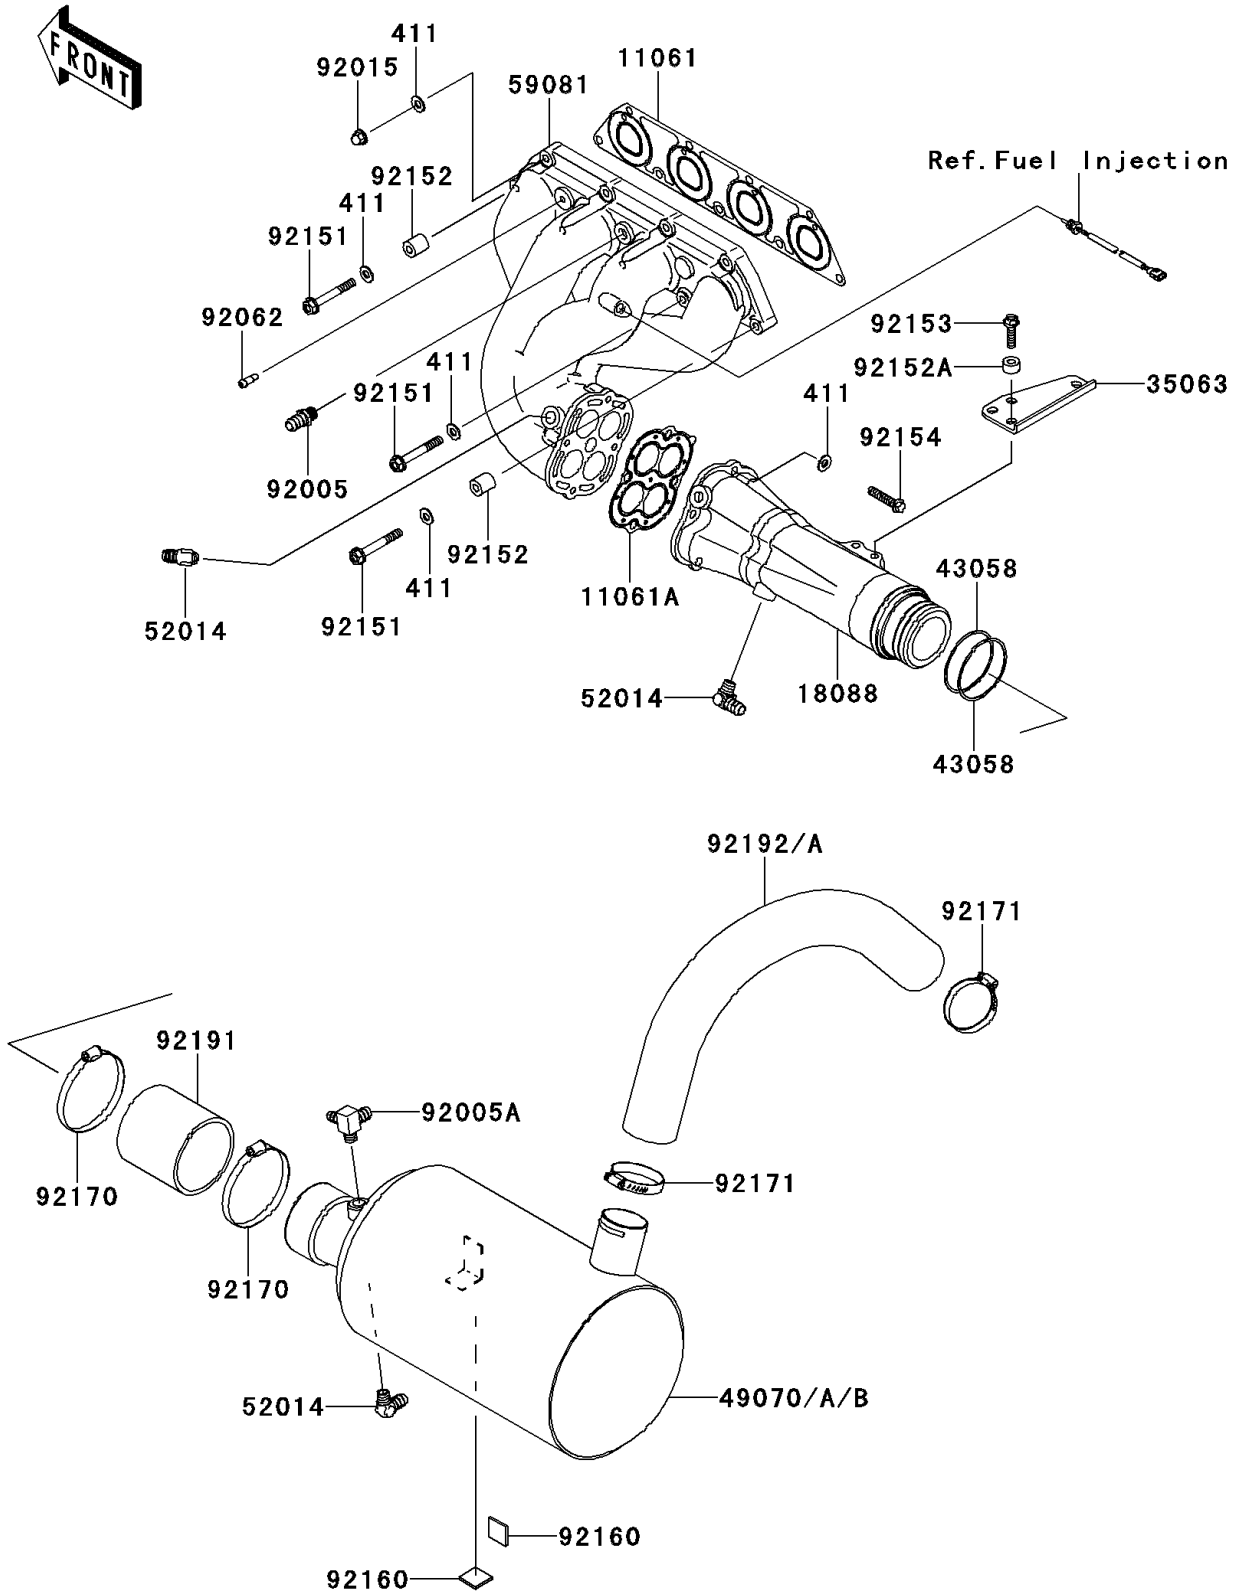

2013 STX-15F PARTS DIAGRAM

Muffler(s)

E1140

2013 STX-15F PARTS LIST

Muffler(s)

ITEM NAME	PART NUMBER	QUANTITY
GASKET,MANIFOLD EXHAUST (Ref # 11061)	11061-3713	1
GASKET,PIPE EXHAUST (Ref # 11061A)	11061-3714	1
PIPE-EXHAUST (Ref # 18088)	18088-3723	1
STAY (Ref # 35063)	35063-3704	1
WASHER-PLAIN,8MM (Ref # 411)	411S0800	13
RING,GASKET (Ref # 43058)	43058-3733	2
MUFFLER-COMP (Ref # 49070)	49070-0040	1
ELBOW (Ref # 52014)	52014-3711	3
MANIFOLD-EXHAUST (Ref # 59081)	59081-3741	1
FITTING (Ref # 92005)	92005-3714	1
FITTING (Ref # 92005A)	92005-3751	1
NUT,CAP,8MM (Ref # 92015)	92015-1371	4
NOZZLE (Ref # 92062)	92062-0562	1
BOLT,8X60 (Ref # 92151)	92151-3730	5
COLLAR (Ref # 92152)	92152-3736	2
COLLAR,8.2X17X10 (Ref # 92152A)	92152-3740	4
BOLT,FLANGED,8X30 (Ref # 92153)	92153-3722	4
BOLT,FLANGED,8X40 (Ref # 92154)	92154-0992	4
DAMPER,25X25 (Ref # 92160)	92160-3864	2
CLAMP (Ref # 92170)	92170-3760	2
CLAMP (Ref # 92171)	92171-3723	2
TUBE,PIPE EX-MUFFLER (Ref # 92191)	92191-3986	1
TUBE,W/M-TAIL PIPE (Ref # 92192)	92192-1173	1