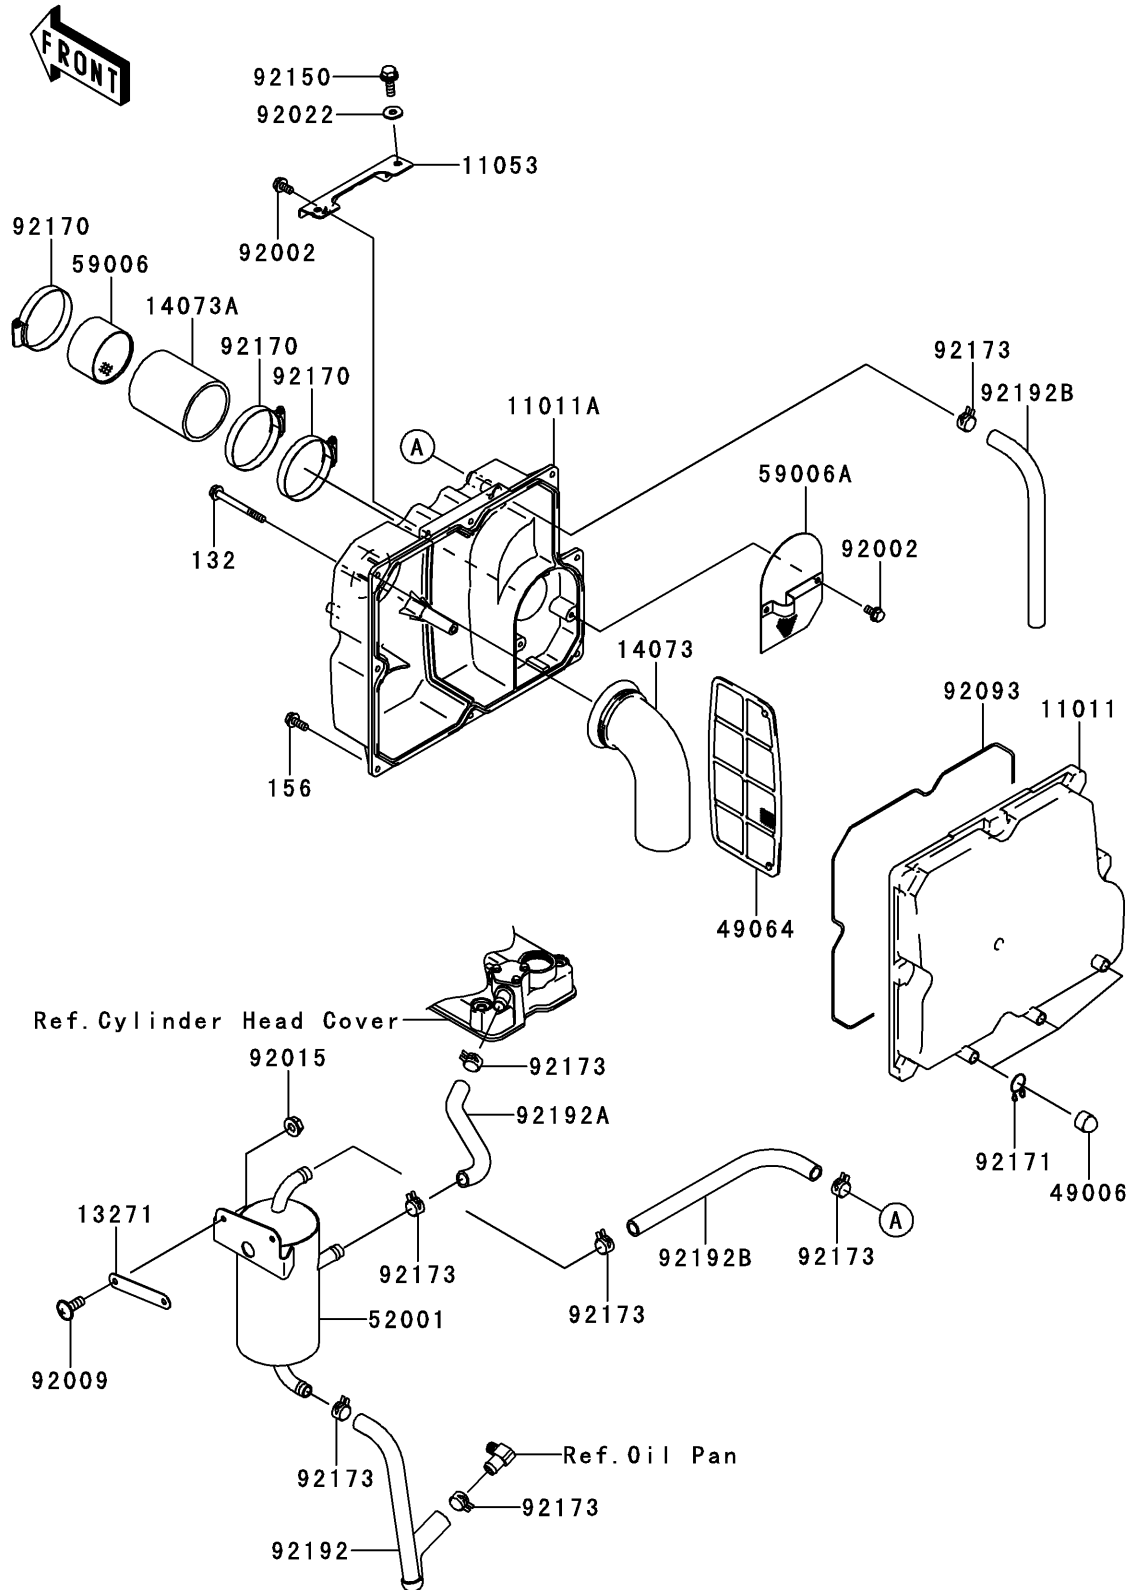

2013 JET SKI® STX®-15F PARTS DIAGRAM

Intake Silencer

E1130

2013 JET SKI® STX®-15F PARTS LIST

Intake Silencer

ITEM NAME	PART NUMBER	QUANTITY
CASE-AIR FILTER,RR (Ref # 11011)	11011-3704	1
CASE-AIR FILTER,FR (Ref # 11011A)	11011-3706	1
BRACKET (Ref # 11053)	11053-3789	1
BOLT-FLANGED-SMALL,6X60 (Ref # 132)	132BD0660	1
PLATE (Ref # 13271)	13271-3880	1
DUCT,AIR INLET (Ref # 14073)	14073-3794	1
DUCT,AIR FILTER-THOROTTLE (Ref # 14073A)	14073-3795	1
BOLT-WP,6X16 (Ref # 156)	156R0616	1
BOOT,DRAIN (Ref # 49006)	49006-3718	1
FILTER-AIR (Ref # 49064)	49064-3702	1
TANK-OIL (Ref # 52001)	52001-3738	1
ARRESTER-FLAME (Ref # 59006)	59006-0019	1
ARRESTER-FLAME (Ref # 59006A)	59006-3720	1
BOLT,6X12 (Ref # 92002)	92002-3763	1
SCREW,6X20 (Ref # 92009)	92009-3870	1
NUT,6MM (Ref # 92015)	92015-3767	1
WASHER,8.2X18X1.5 (Ref # 92022)	92022-3743	1
SEAL (Ref # 92093)	92093-3766	1
BOLT,8X20 (Ref # 92150)	92150-3713	1
CLAMP (Ref # 92170)	92170-3764	1
CLAMP,BOOT (Ref # 92171)	92171-3711	1
CLAMP (Ref # 92173)	92173-1039	1
TUBE,SEPARTOR-OILPLAN (Ref # 92192)	92192-3701	1
TUBE,HEAD-SEPARATOR (Ref # 92192A)	92192-3719	1
TUBE,BLOWBY (Ref # 92192B)	92192-3725	1