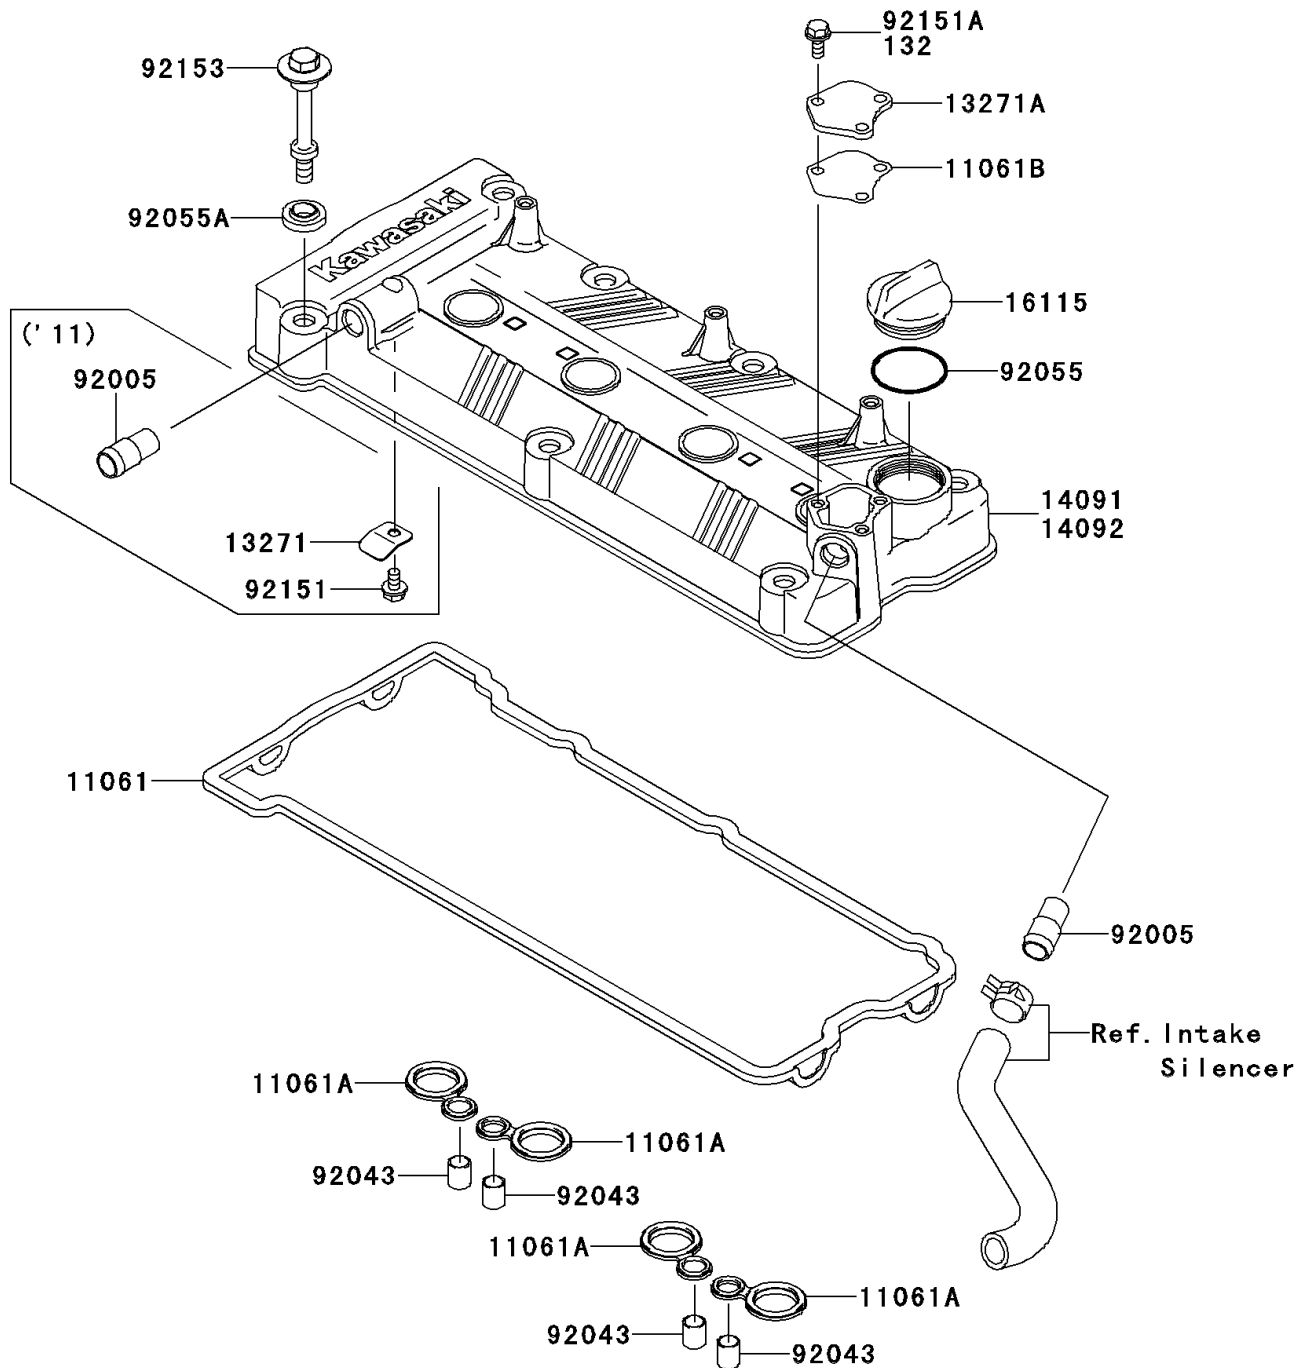

# 2013 STX-15F PARTS DIAGRAM

Cylinder Head Cover

E1112

## 2013 STX-15F PARTS LIST

### Cylinder Head Cover

ITEM NAME	PART NUMBER	QUANTITY
GASKET,HEAD COVER (Ref # 11061)	11061-0090	1
GASKET,SPARK PLUG HOLE (Ref # 11061A)	11061-0105	4
GASKET,PLATE (Ref # 11061B)	11061-3728	1
PLATE (Ref # 13271A)	13271-3898	1
COVER,HEAD (Ref # 14092)	14092-0836	1
CAP-OIL FILLER (Ref # 16115)	16115-1064	1
FITTING (Ref # 92005)	92005-3741	1
PIN,10.1X12X14 (Ref # 92043)	92043-4009	4
RING-O,38X1.9 (Ref # 92055)	92055-1295	1
RING-O,HEAD COVER BOLT (Ref # 92055A)	92055-1352	7
BOLT,6X14 (Ref # 92151A)	92151-3788	3
BOLT,HEAD COVER (Ref # 92153)	92153-3706	7