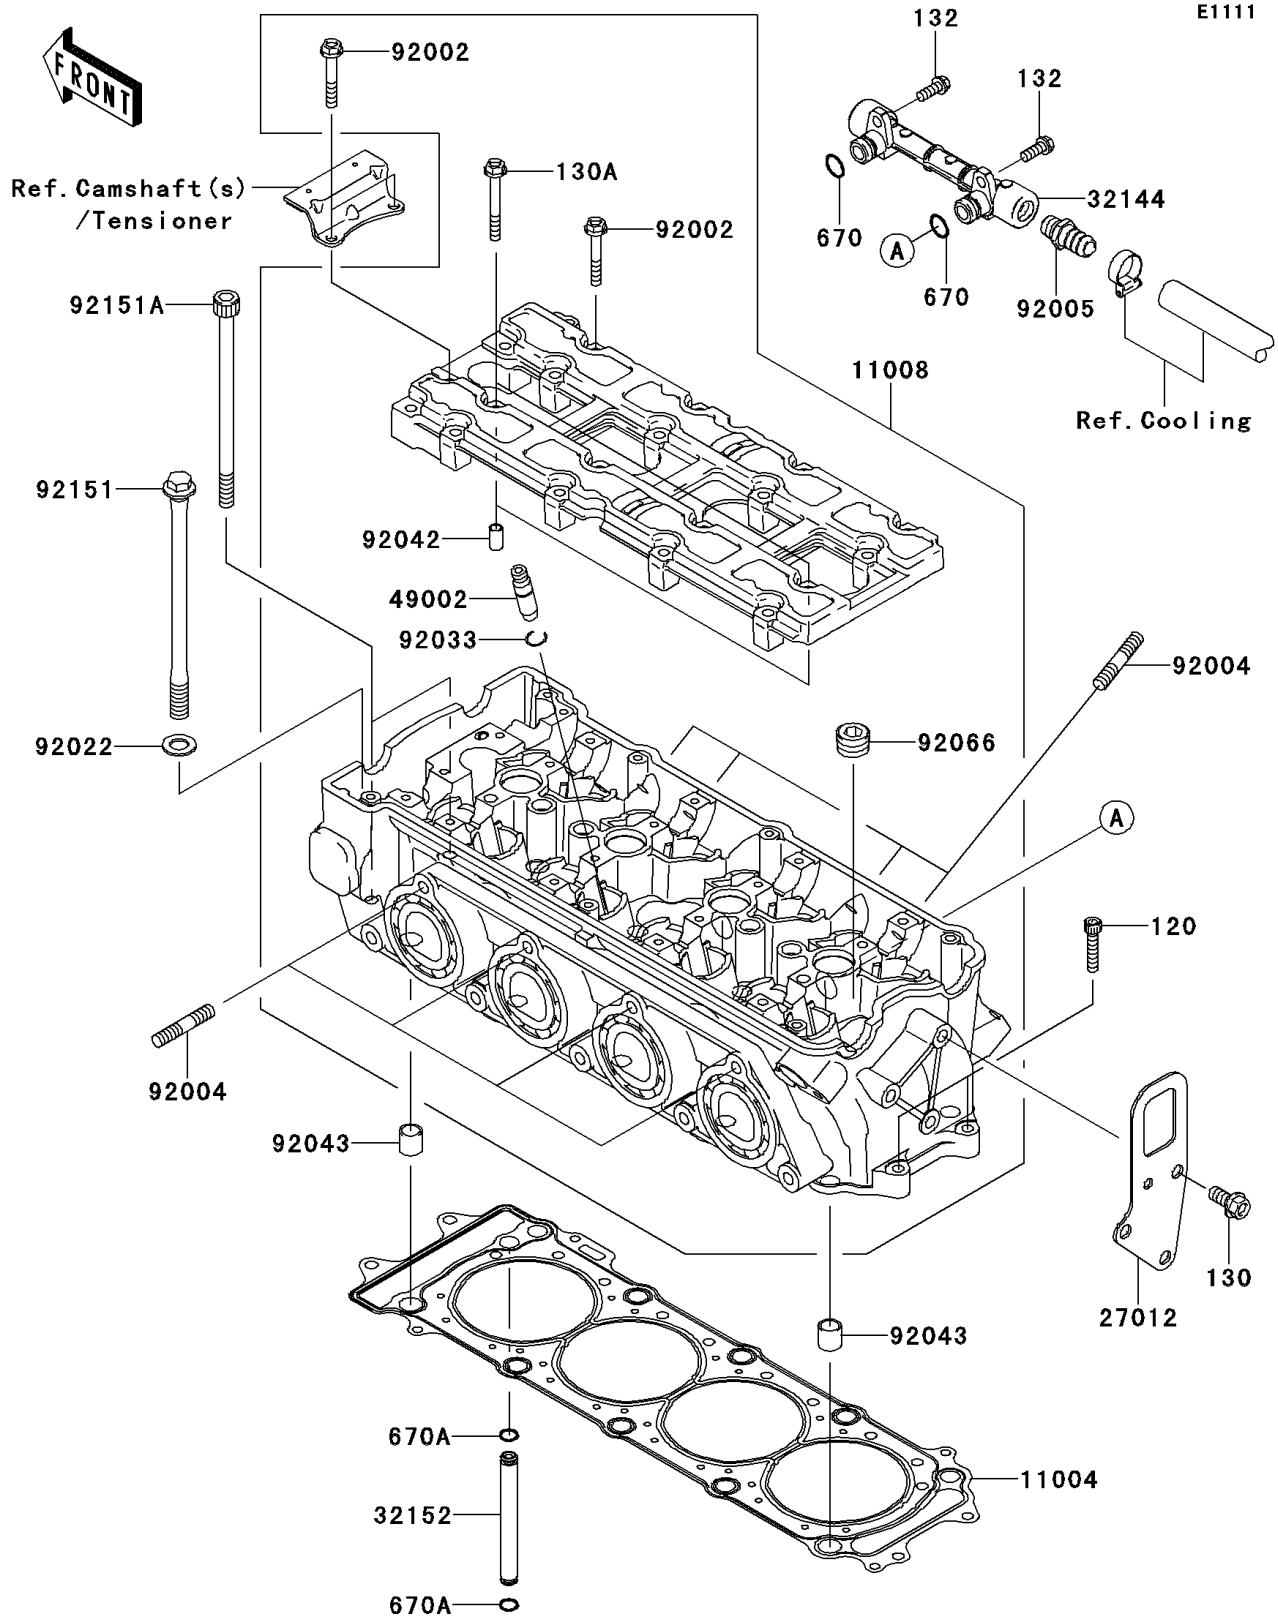

2013 JET SKI® STX®-15F PARTS DIAGRAM

Cylinder Head

2013 JET SKI® STX®-15F PARTS LIST

Cylinder Head

ITEM NAME	PART NUMBER	QUANTITY
GASKET-HEAD (Ref # 11004)	11004-3721	1
HEAD-COMP-CYLINDER (Ref # 11008)	11008-3709	1
BOLT-SOCKET,6X30 (Ref # 120)	120CD0630	1
BOLT-FLANGED,8X18 (Ref # 130)	130BD0818	1
BOLT-FLANGED,6X50 (Ref # 130A)	130CD0650	1
BOLT-FLANGED-SMALL,6X16 (Ref # 132)	132BD0616	1
HOOK,ENGINE,RR (Ref # 27012)	27012-3856	1
PIPE-ASSY (Ref # 32144)	32144-3709	1
PIPE,OIL (Ref # 32152)	32152-1544	1
GUIDE-VALVE (Ref # 49002)	49002-1140	1
O RING,12MM (Ref # 670)	670B2012	1
O RING,7MM (Ref # 670A)	670D1507	1
BOLT,6X40 (Ref # 92002)	92002-1756	1
STUD,8X30 (Ref # 92004)	92004-3743	1
FITTING (Ref # 92005)	92005-3714	1
WASHER,11.5X20.5X1.6 (Ref # 92022)	92022-1720	1
RING-SNAP (Ref # 92033)	92033-1247	1
PIN,DOWEL,6.3X8X14 (Ref # 92042)	92042-007	1
PIN,14X14 (Ref # 92043)	92043-1593	1
PLUG,PT1/2X12.5 (Ref # 92066)	92066-0002	1
BOLT,11X168 (Ref # 92151)	92151-1513	1
BOLT,SOCKET,7X120 (Ref # 92151A)	92151-1804	1