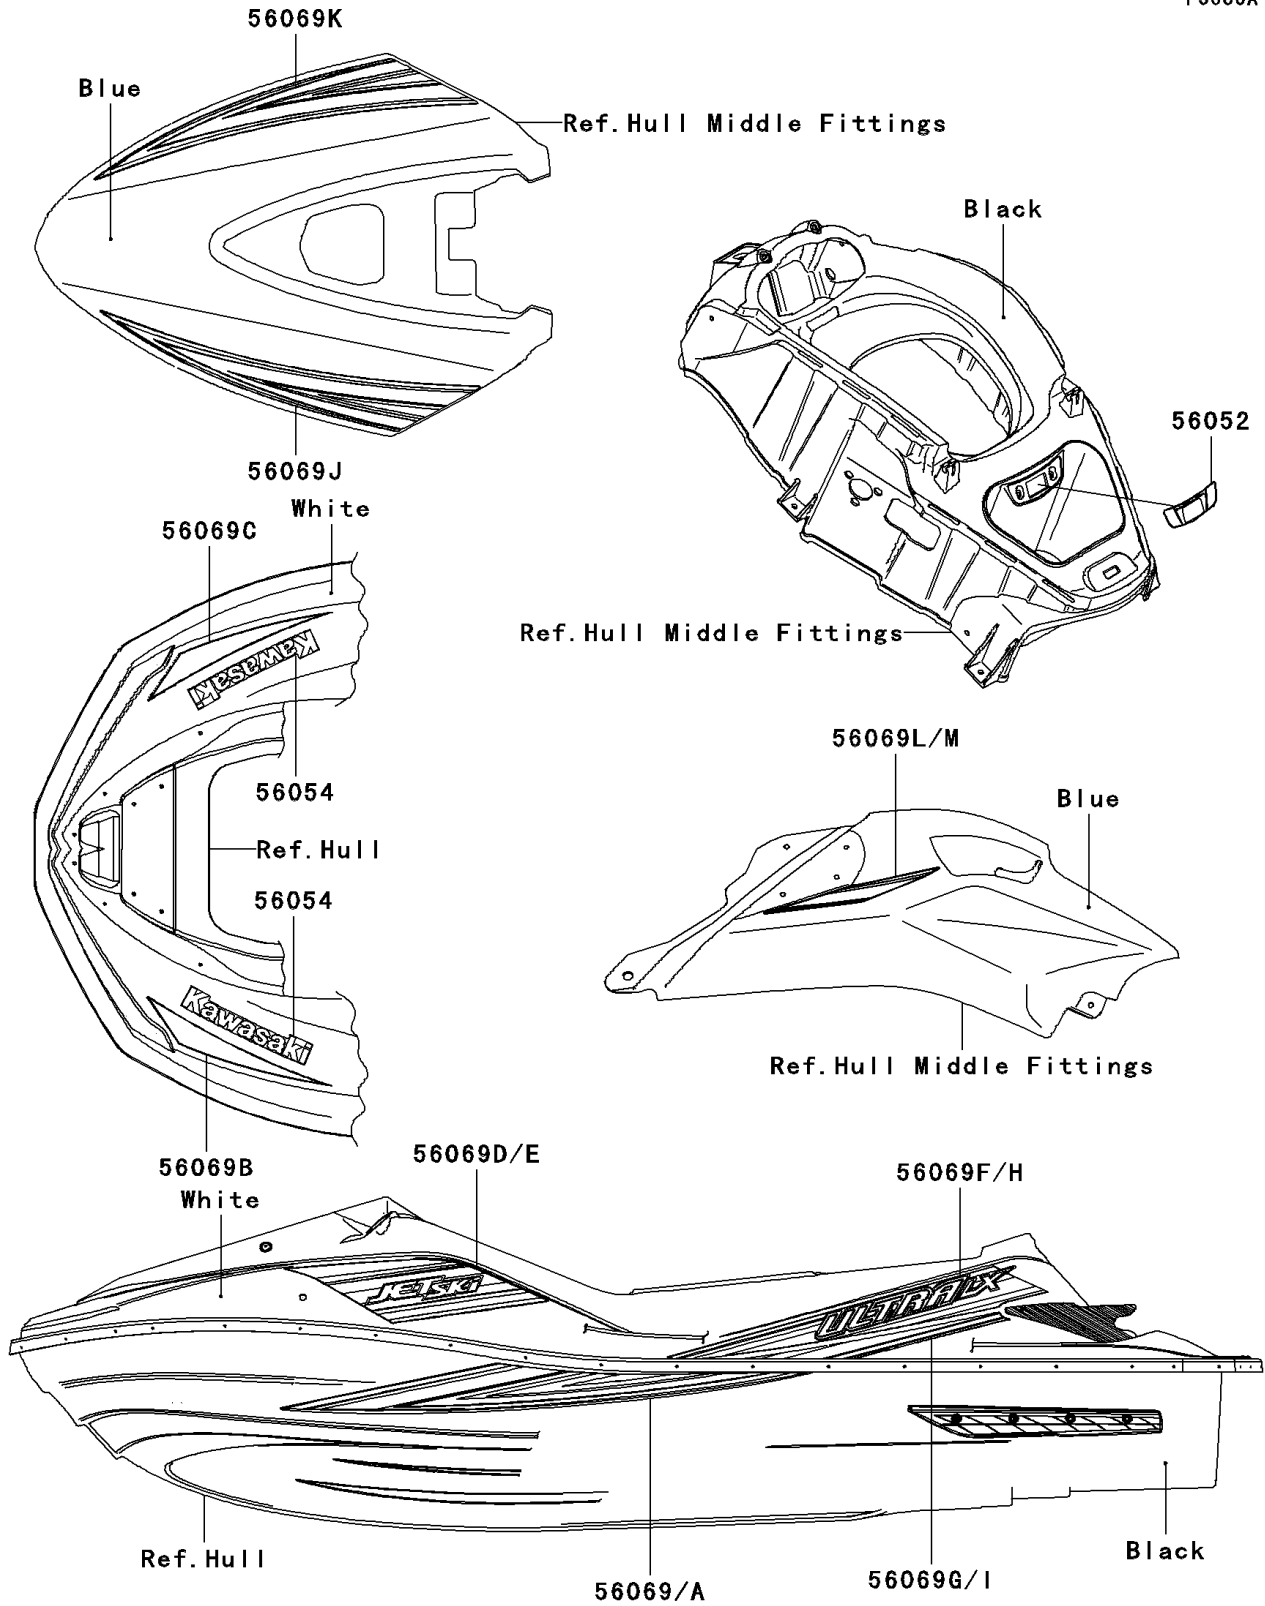

2010 Jet Ski® Ultra® LX PARTS DIAGRAM

Decals(GAF)

F3880A

2010 Jet Ski® Ultra® LX PARTS LIST

Decals(GAF)

ITEM NAME	PART NUMBER	QUANTITY
MARK,IMMOBILIZER (Ref # 56052)	56052-3878	1
MARK,DECK,KAWASAKI (Ref # 56054)	56054-3738	1
PATTERN,HULL,LH (Ref # 56069)	56069-3737	1
PATTERN,HULL,RH (Ref # 56069A)	56069-3738	1
PATTERN,DECK,FR,LH (Ref # 56069B)	56069-3739	1
PATTERN,DECK,FR,RH (Ref # 56069C)	56069-3740	1
PATTERN,DECK,CNT,LH (Ref # 56069D)	56069-3741	1
PATTERN,DECK,CNT,RH (Ref # 56069E)	56069-3742	1
PATTERN,DECK,RR,UPP,LH (Ref # 56069F)	56069-3743	1
PATTERN,DECK,RR,LWR,LH (Ref # 56069G)	56069-3744	1
PATTERN,DECK,RR,UPP,RH (Ref # 56069H)	56069-3745	1
PATTERN,DECK,RR,LWR,RH (Ref # 56069I)	56069-3746	1
PATTERN,HATCH COVER,LH (Ref # 56069J)	56069-3747	1
PATTERN,HATCH COVER,RH (Ref # 56069K)	56069-3748	1
PATTERN,SIDE COVER,LH (Ref # 56069L)	56069-3749	1
PATTERN,SIDE COVER,RH (Ref # 56069M)	56069-3750	1