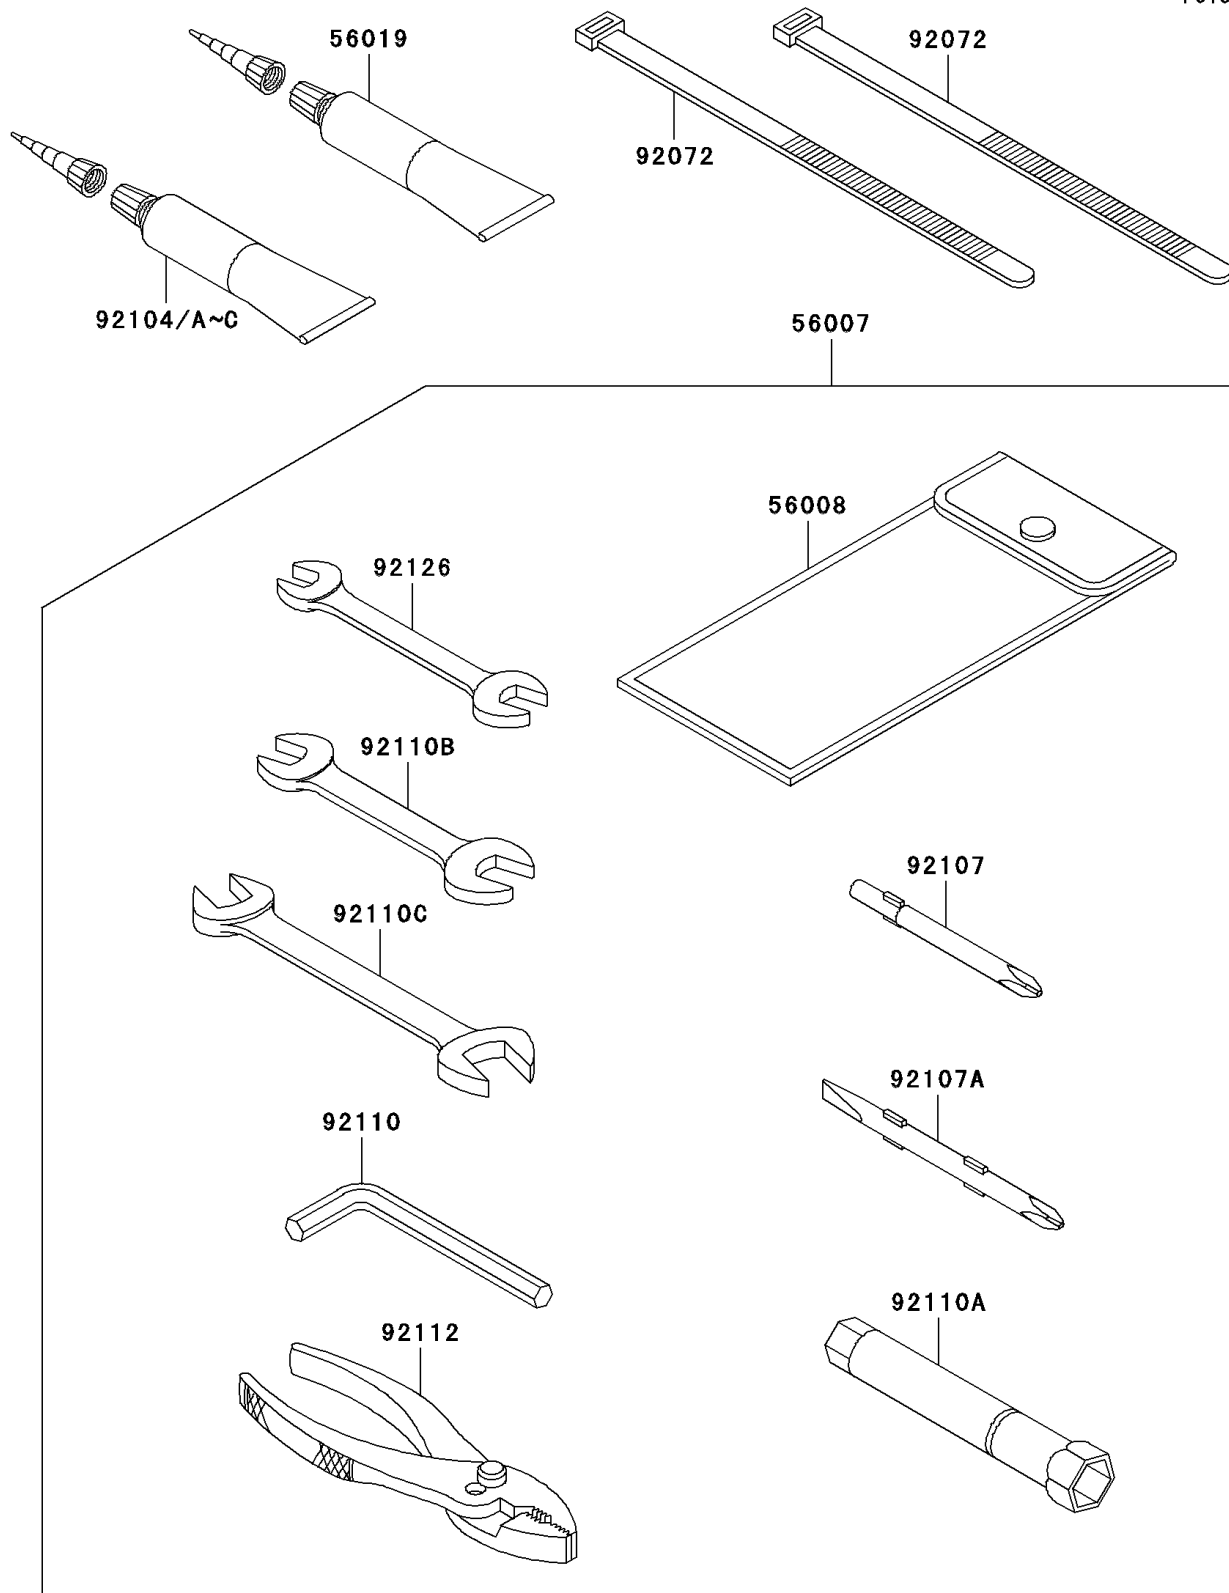

2010 Jet Ski® Ultra® LX PARTS DIAGRAM

Owner's Tools

F3182

2010 Jet Ski® Ultra® LX PARTS LIST

Owner's Tools

ITEM NAME	PART NUMBER	QUANTITY
TOOL-KIT (Ref # 56007)	56007-3716	1
BAG,TOOL (Ref # 56008)	56008-3704	1
GASKET-LIQUID,TB1211,WHITE (Ref # 56019)	56019-120	1
BAND,L=250 (Ref # 92072)	92072-1237	1
GASKET-LIQUID,TB1211F,CLEAR (Ref # 92104)	92104-0004	1
GASKET-LIQUID,TB1215B,BLACK (Ref # 92104A)	92104-1062	1
GASKET-LIQUID,TB1215,GRAY (Ref # 92104B)	92104-1065	1
GASKET-LIQUID,TB1521,BROWN (Ref # 92104C)	92104-3701	1
TOOL-DRIVER,#3PHILLIPS (Ref # 92107)	92107-005	1
TOOL-DRIVER,#2PHILLIPS&SLOT (Ref # 92107A)	92107-1051	1
TOOL-WRENCH,ALLEN,5MM (Ref # 92110)	92110-1015	1
TOOL-WRENCH,BOX,16MM (Ref # 92110A)	92110-1145	1
TOOL-WRENCH,OPEN END,10X12 (Ref # 92110B)	92110-1152	1
TOOL-WRENCH,OPEN END,14X17 (Ref # 92110C)	92110-1153	1
TOOL-PLIERS (Ref # 92112)	92112-1001	1
TOOL-WRENCH,OPEN END,8X10 (Ref # 92126)	92126-004	1