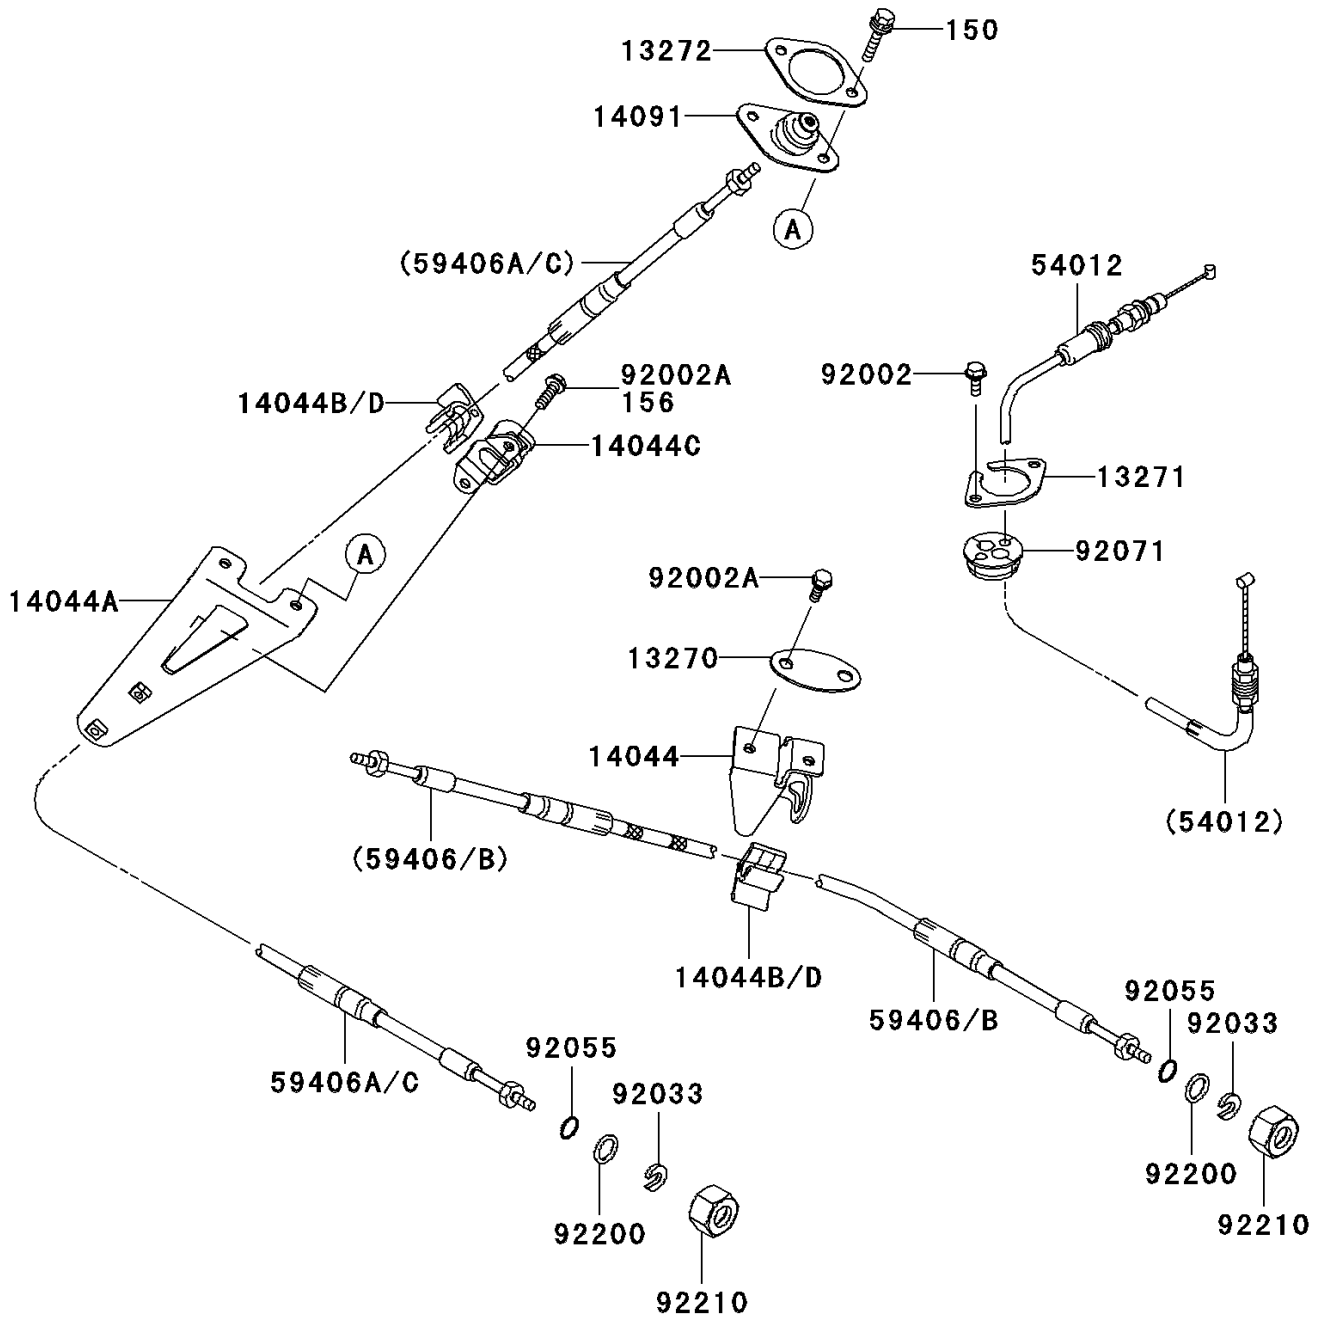

2010 Jet Ski® Ultra® LX PARTS DIAGRAM

Cables

F3175

2010 Jet Ski® Ultra® LX PARTS LIST

Cables

ITEM NAME	PART NUMBER	QUANTITY
PLATE (Ref # 13270)	13270-3860	1
PLATE (Ref # 13271)	13271-3905	1
PLATE (Ref # 13272)	13272-3706	1
HOLDER-CABLE,STEERING (Ref # 14044)	14044-3754	1
HOLDER-CABLE,REVERSE (Ref # 14044A)	14044-3755	1
HOLDER-CABLE,REVERSE (Ref # 14044C)	14044-3761	1
HOLDER-CABLE (Ref # 14044D)	14044-3765	1
COVER (Ref # 14091)	14091-3821	1
BOLT-WS,6X25 (Ref # 150)	150R0625	1
BOLT-WP,6X16 (Ref # 156)	156R0616	1
CABLE-THROTTLE (Ref # 54012)	54012-3771	1
CABLE-STRG,STEERING (Ref # 59406B)	59406-3785	1
CABLE-STRG,REVERSE (Ref # 59406C)	59406-3786	1
BOLT,6X16 (Ref # 92002)	92002-3728	1
BOLT,6X20 (Ref # 92002A)	92002-3755	1
RING-SNAP (Ref # 92033)	92033-3735	1
RING-O (Ref # 92055)	92055-3778	1
GROMMET,HARNESS (Ref # 92071)	92071-3790	1
WASHER,14.5X20X1.5 (Ref # 92200)	92200-3793	1
NUT,22MM (Ref # 92210)	92210-3772	1