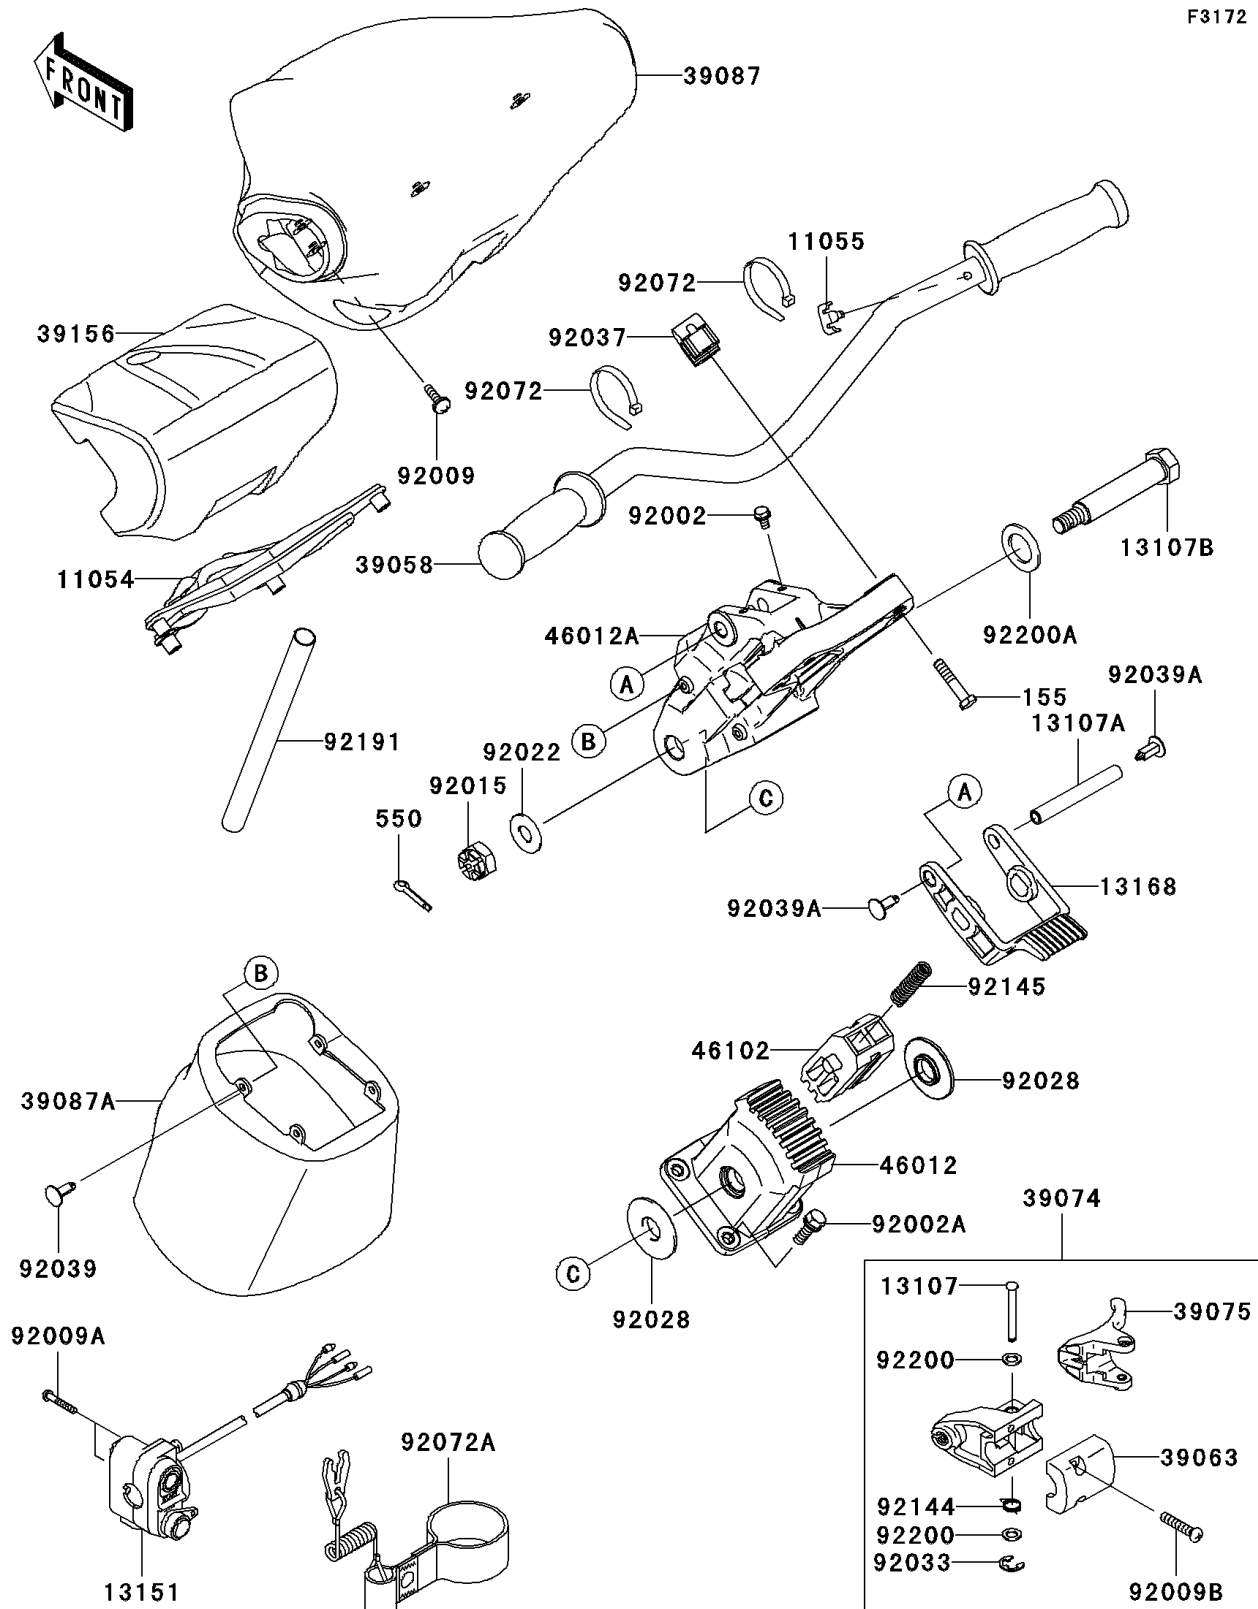

2010 Jet Ski® Ultra® LX PARTS DIAGRAM

Handlebar

F3172

2010 Jet Ski® Ultra® LX PARTS LIST

Handlebar

ITEM NAME	PART NUMBER	QUANTITY
BRACKET,HANDLE PAD (Ref # 11054)	11054-3710	1
BRACKET,THROTTLE LEVER (Ref # 11055)	11055-3709	1
SHAFT (Ref # 13107)	13107-3740	1
SHAFT (Ref # 13107A)	13107-3795	1
SHAFT,HANDLE HOLDER PIVOT (Ref # 13107B)	13107-3803	1
SWITCH-COMP,STOP&START (Ref # 13151)	13151-3722	1
LEVER (Ref # 13168)	13168-3754	1
BOLT-WSP-SMALL,8X50 (Ref # 155)	155R0850	1
HANDLE-COMP,F.BLACK (Ref # 39058)	39058-3744-6Z	1
HOUSING-CONTROL (Ref # 39063)	39063-3727	1
LEVER-ASSY-THROTTLE (Ref # 39074)	39074-3726	1
LEVER-THROTTLE (Ref # 39075)	39075-3714	1
PAD-HANDLE,F.BLACK (Ref # 39087)	39087-3735-6Z	1
PAD-HANDLE,F.BLACK (Ref # 39087A)	39087-3737-6Z	1
PAD,HANDLE (Ref # 39156)	39156-3845	1
HOLDER-HANDLE,LWR (Ref # 46012)	46012-3730	1
HOLDER-HANDLE,UPP (Ref # 46012A)	46012-3732	1
ROD,HANDLE POSITION (Ref # 46102)	46102-3733	1
PIN-COTTER,3X35 (Ref # 550)	550S3035	1
BOLT,6X12 (Ref # 92002)	92002-3763	1
BOLT,8X25 (Ref # 92002A)	92002-3774	1
SCREW,6X20 (Ref # 92009)	92009-3781	1
SCREW,5X30 (Ref # 92009A)	92009-3836	1
SCREW,6X30 (Ref # 92009B)	92009-3837	1
NUT,CASTLE,14MM (Ref # 92015)	92015-3805	1
WASHER,15X34X2.0 (Ref # 92022)	92022-3738	1
BUSHING (Ref # 92028)	92028-3743	1
RING-SNAP (Ref # 92033)	92033-3723	1
CLAMP,HANDLEBAR (Ref # 92037)	92037-503	1

2010 Jet Ski® Ultra® LX PARTS LIST

Handlebar

ITEM NAME	PART NUMBER	QUANTITY
RIVET (Ref # 92039)	92039-3787	1
RIVET (Ref # 92039A)	92039-3788	1
BAND,L=188.85 (Ref # 92072)	92072-0105	1
BAND,TETHER SWITCH (Ref # 92072A)	92072-3816	1
SPRING (Ref # 92144)	92144-3749	1
SPRING (Ref # 92145)	92145-3723	1
TUBE,22X24X200 (Ref # 92191)	92191-3792	1
WASHER (Ref # 92200)	92200-3738	1
WASHER,21X34X2 (Ref # 92200A)	92200-3802	1