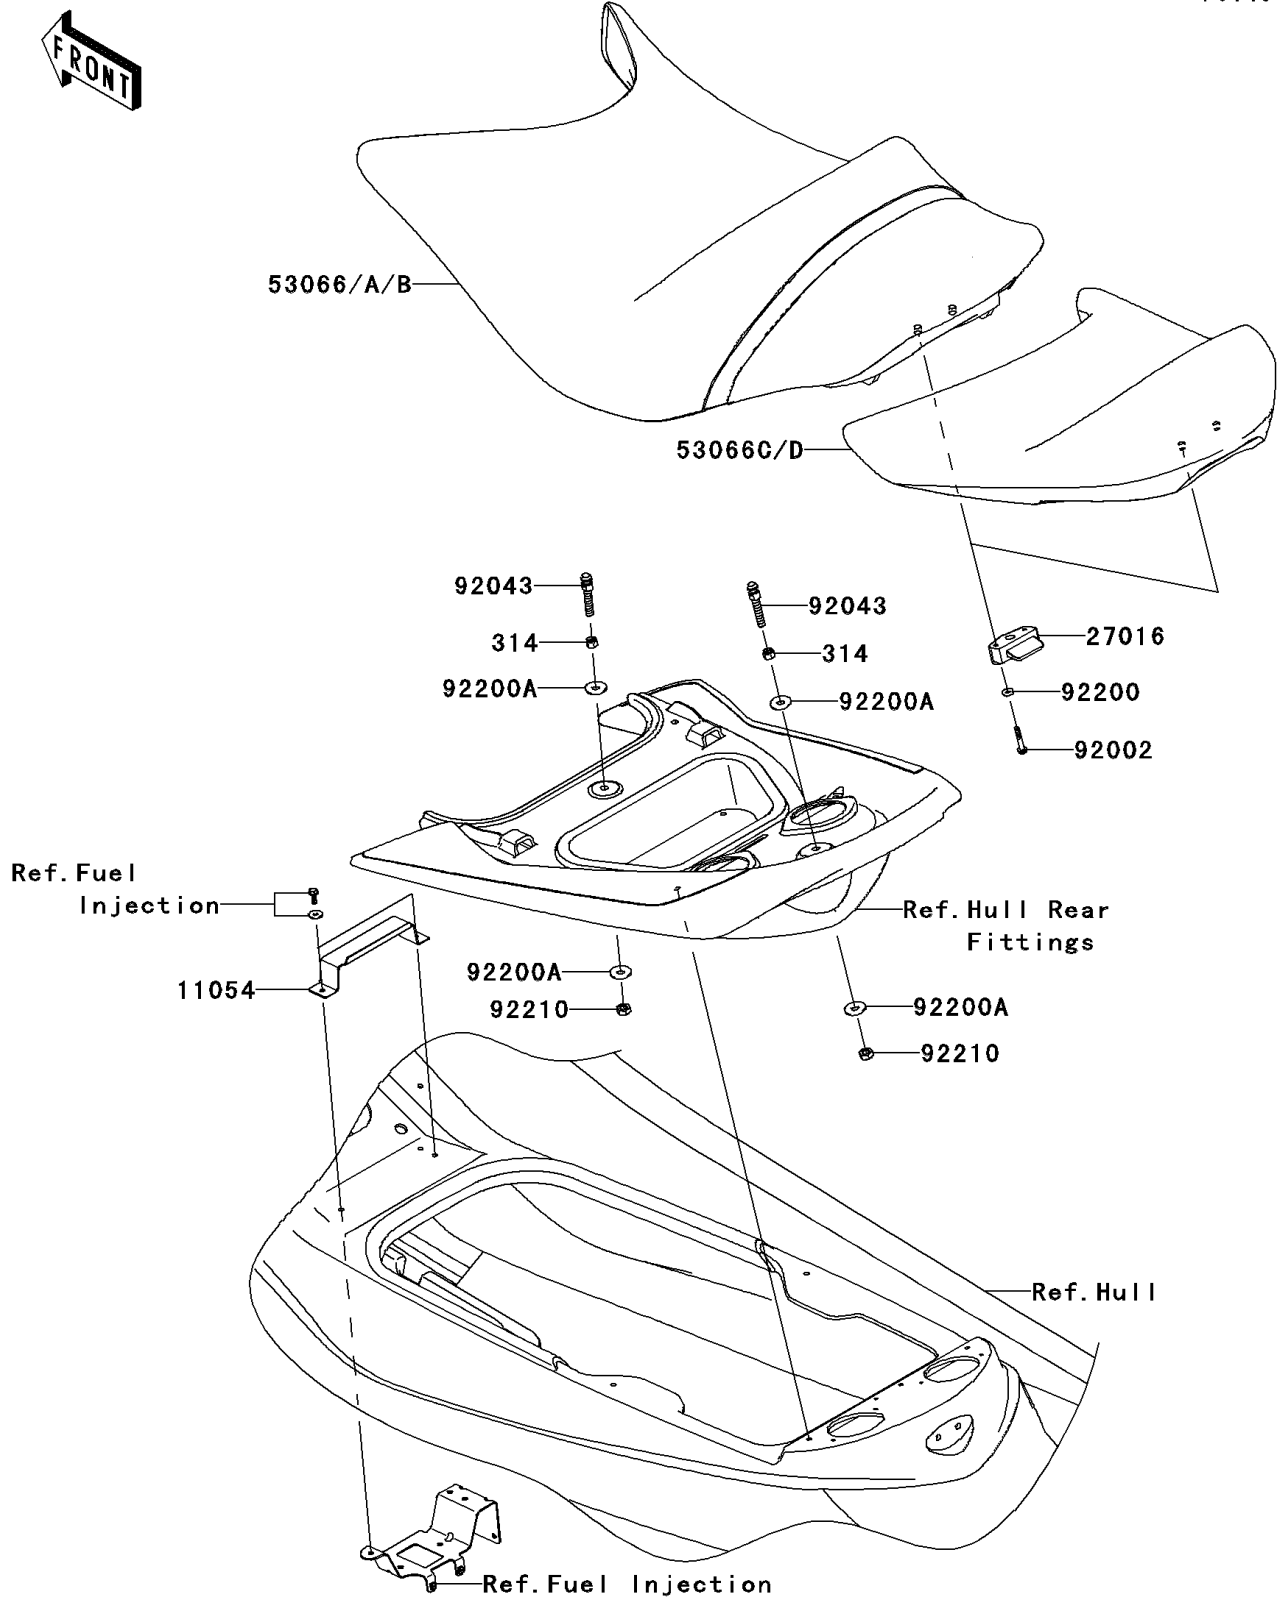

2010 Jet Ski® Ultra® LX PARTS DIAGRAM

Seat

F3146

2010 Jet Ski® Ultra® LX PARTS LIST

Seat

ITEM NAME	PART NUMBER	QUANTITY
BRACKET,FRONT SEAT (Ref # 11054)	11054-3702	1
LOCK-ASSY,SEAT,FR&RR (Ref # 27016)	27016-3758	1
NUT-HEX-FINE,10MM (Ref # 314)	314R1000	1
SEAT-ASSY,FR,LEATHER BLK+BAND (Ref # 53066A)	53066-3719-12Y	1
SEAT-ASSY,RR,P.SILVER (Ref # 53066D)	53066-3720-12N	1
BOLT,6X40 (Ref # 92002)	92002-3716	1
PIN (Ref # 92043)	92043-3763	1
WASHER,6.5X16X2.0 (Ref # 92200)	92200-1543	1
WASHER (Ref # 92200A)	92200-3762	1
NUT,LOCK,10MM (Ref # 92210)	92210-3792	1