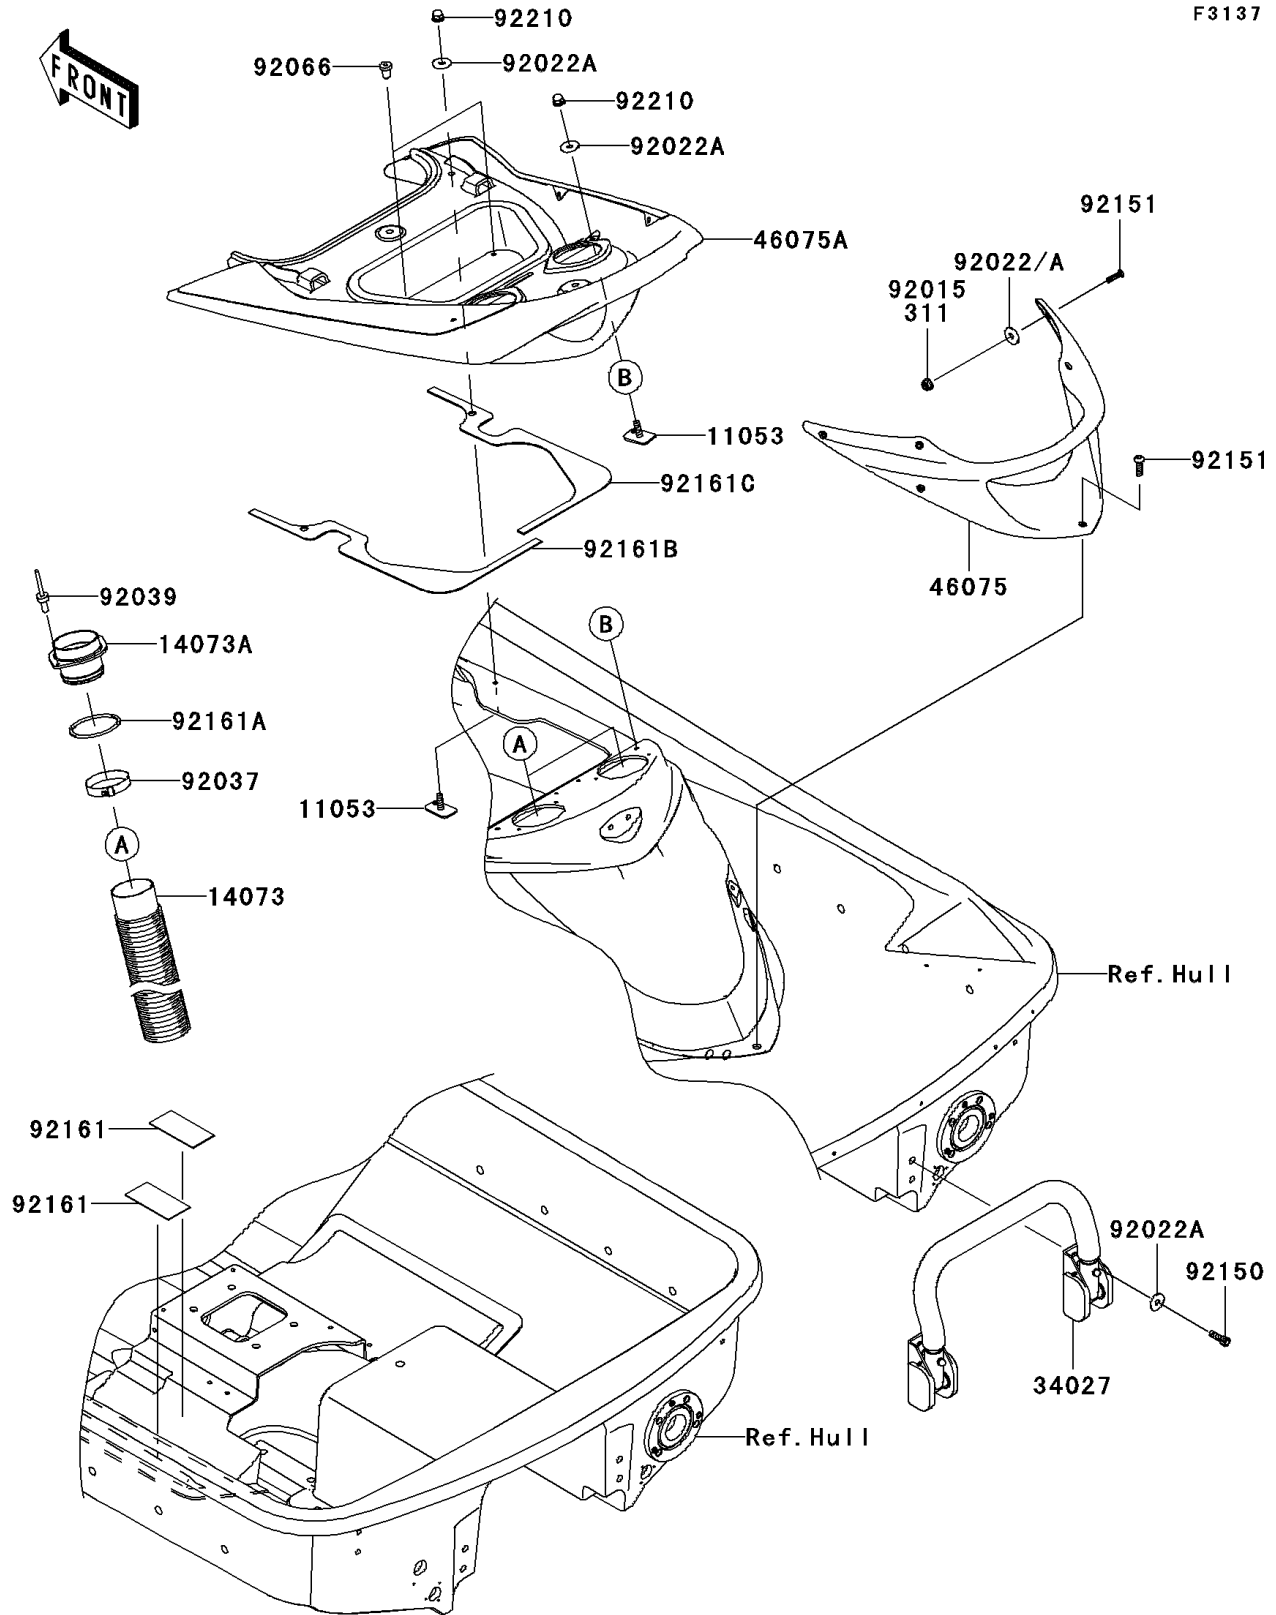

## 2010 Jet Ski® Ultra® LX PARTS DIAGRAM

Hull Rear Fittings

F3137

## 2010 Jet Ski® Ultra® LX PARTS LIST

Hull Rear Fittings

ITEM NAME	PART NUMBER	QUANTITY
BRACKET (Ref # 11053)	11053-3776	1
DUCT,L=800 (Ref # 14073)	14073-3804	1
DUCT (Ref # 14073A)	14073-3805	1
STEP-ASSY (Ref # 34027)	34027-3709	1
GRIP,HANDLE (Ref # 46075)	46075-3765	1
GRIP,RR,UPP (Ref # 46075A)	46075-3766	1
NUT,6MM (Ref # 92015)	92015-3767	1
WASHER,6.5X20X1.5 (Ref # 92022A)	92022-3710	1
CLAMP (Ref # 92037)	92037-3738	1
RIVET (Ref # 92039)	92039-3775	1
PLUG (Ref # 92066)	92066-3773	1
BOLT,SOCKET,6X18 (Ref # 92150)	92150-3775	1
BOLT,SOCKET,6X20 (Ref # 92151)	92151-1749	1
DAMPER (Ref # 92161)	92161-3728	1
DAMPER (Ref # 92161A)	92161-3769	1
DAMPER (Ref # 92161B)	92161-3781	1
DAMPER (Ref # 92161C)	92161-3782	1
NUT,CAP,6MM (Ref # 92210)	92210-3785	1