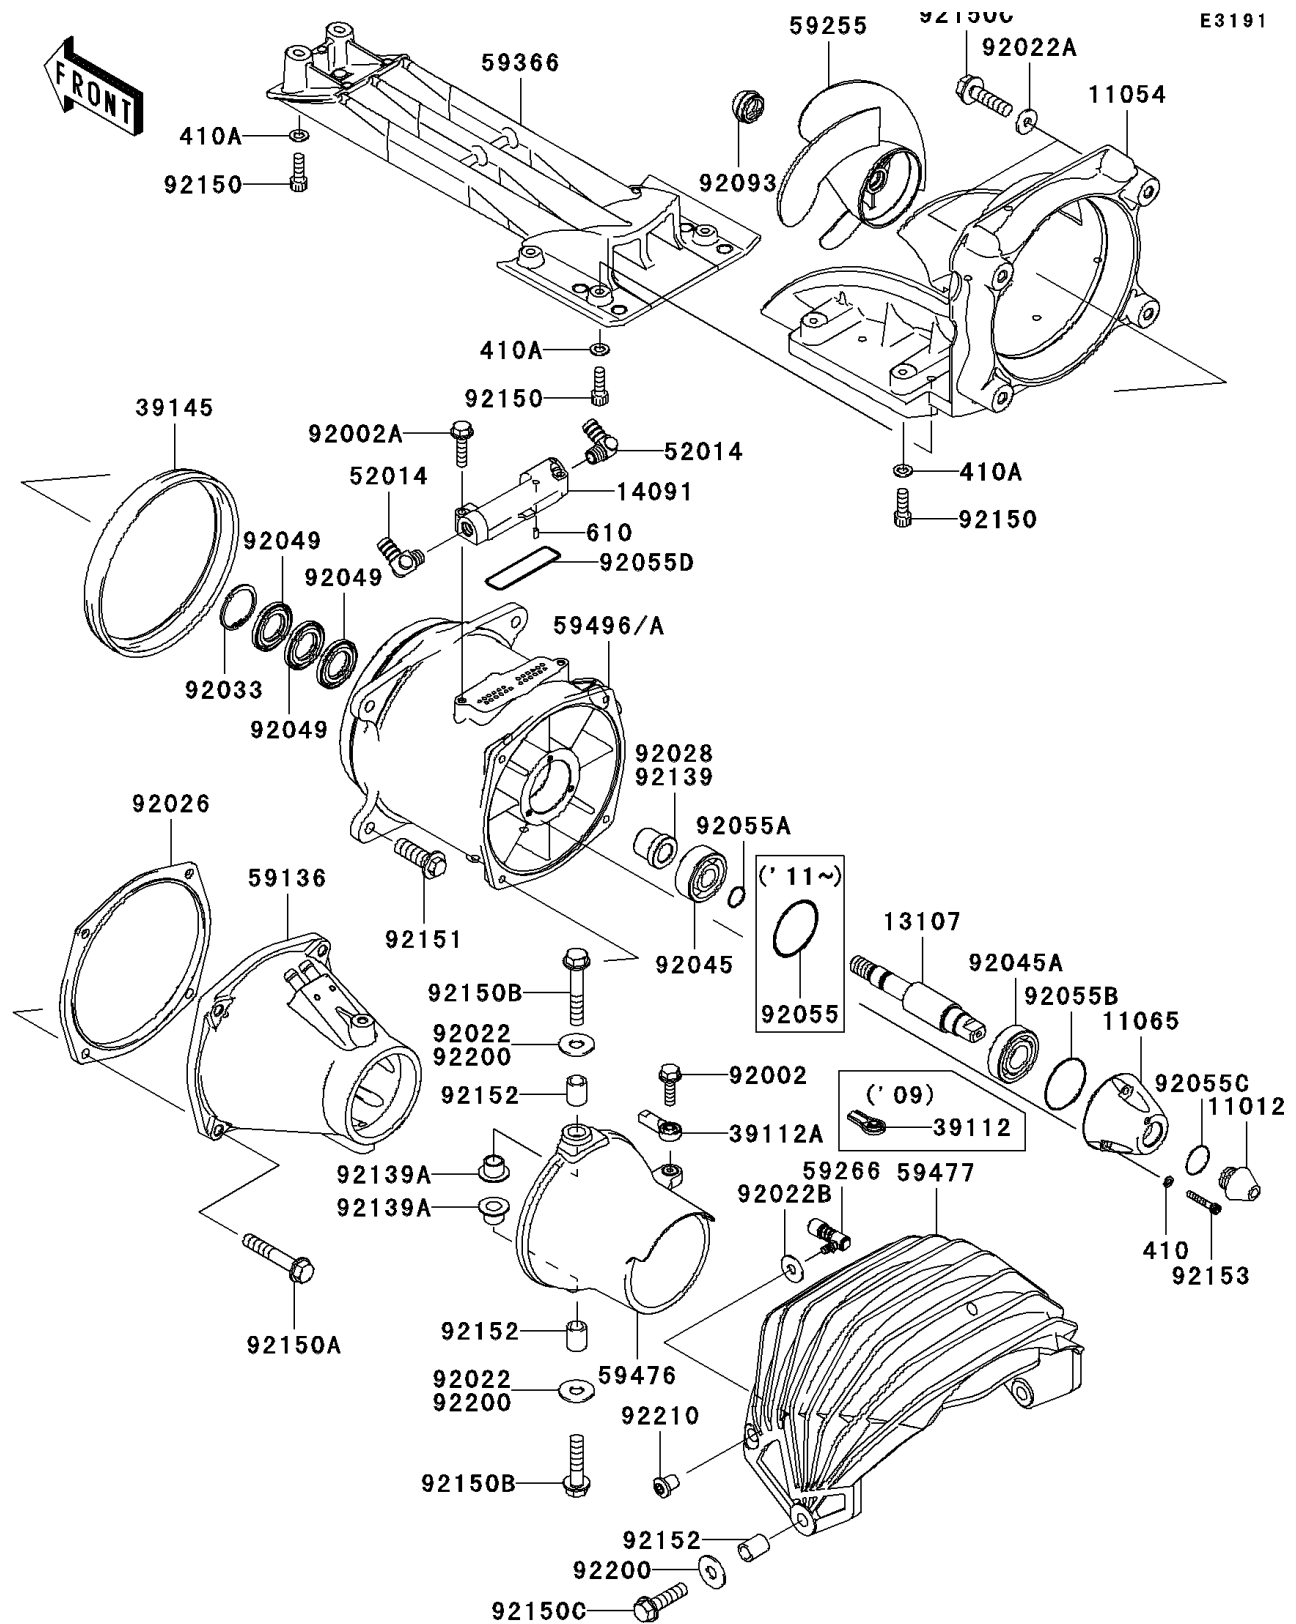

2010 Jet Ski® Ultra® LX PARTS DIAGRAM

Jet Pump

2010 Jet Ski® Ultra® LX PARTS LIST

Jet Pump

ITEM NAME	PART NUMBER	QUANTITY
CAP (Ref # 11012)	11012-3786	1
BRACKET,JET PUMP (Ref # 11054)	11054-3709	1
CAP (Ref # 11065)	11065-3733	1
SHAFT,JET PUMP (Ref # 13107)	13107-3788	1
COVER,VANE GUIDE (Ref # 14091)	14091-3817	1
RODEND-TIE (Ref # 39112A)	39112-3707	1
TRIM-SEAL,VANE GUIDE (Ref # 39145)	39145-3799	1
ELBOW (Ref # 52014)	52014-3711	1
NOZZLE-PUMP (Ref # 59136)	59136-3764	1
IMPELLER-COMP (Ref # 59255)	59255-3734	1
JOINT-BALL (Ref # 59266)	59266-3710	1
GRATE (Ref # 59366)	59366-3723	1
NOZZLE-STRG (Ref # 59476)	59476-3744	1
BUCKET-REVERSE (Ref # 59477)	59477-3712	1
VANE-GUIDE (Ref # 59496)	59496-3761	1
BOLT,6X25 (Ref # 92002)	92002-3714	1
BOLT,6X30 (Ref # 92002A)	92002-3726	1
WASHER,8.4X23X2.5 (Ref # 92022A)	92022-3744	1
WASHER (Ref # 92022B)	92022-567	1
SPACER,NOZZLE PUMP (Ref # 92026)	92026-3748	1
BUSHING (Ref # 92028)	92028-3773	1
RING-SNAP (Ref # 92033)	92033-3730	1
BEARING-BALL,6303R-6 (Ref # 92045)	92045-3744	1
BEARING-BALL,62/22 2RS (Ref # 92045A)	92045-3745	1
SEAL-OIL (Ref # 92049)	92049-3739	1
RING-O,13.0X1.9 (Ref # 92055A)	92055-1011	1
RING-O (Ref # 92055B)	92055-3741	1
RING-O (Ref # 92055C)	92055-3744	1
RING-O,70.2X74.0X1.90 (Ref # 92055D)	92055-3765	1

2010 Jet Ski® Ultra® LX PARTS LIST

Jet Pump

ITEM NAME	PART NUMBER	QUANTITY
SEAL (Ref # 92093)	92093-3749	1
BUSHING (Ref # 92139A)	92139-3701	1
BOLT,SOCKET,6X18 (Ref # 92150)	92150-3775	1
BOLT,8X45 (Ref # 92150A)	92150-3785	1
BOLT,8X35 (Ref # 92150B)	92150-3792	1
BOLT,FLANGED,8X30 (Ref # 92150C)	92150-3803	1
W-PLAIN-S,5MM (Ref # 410)	410S0500	1
WASHER-PLAIN-SMALL,6MM (Ref # 410A)	410S0600	1
ROLLER,4X8 (Ref # 610)	610A0408	1
BOLT,10X30 (Ref # 92151)	92151-3706	1
COLLAR,8.2X11.8X15 (Ref # 92152)	92152-3703	1
BOLT,SOCKET,5X30 (Ref # 92153)	92153-3742	1
WASHER,8.0X22.0X1.5 (Ref # 92200)	92200-0174	1
NUT,6MM (Ref # 92210)	92210-3789	1