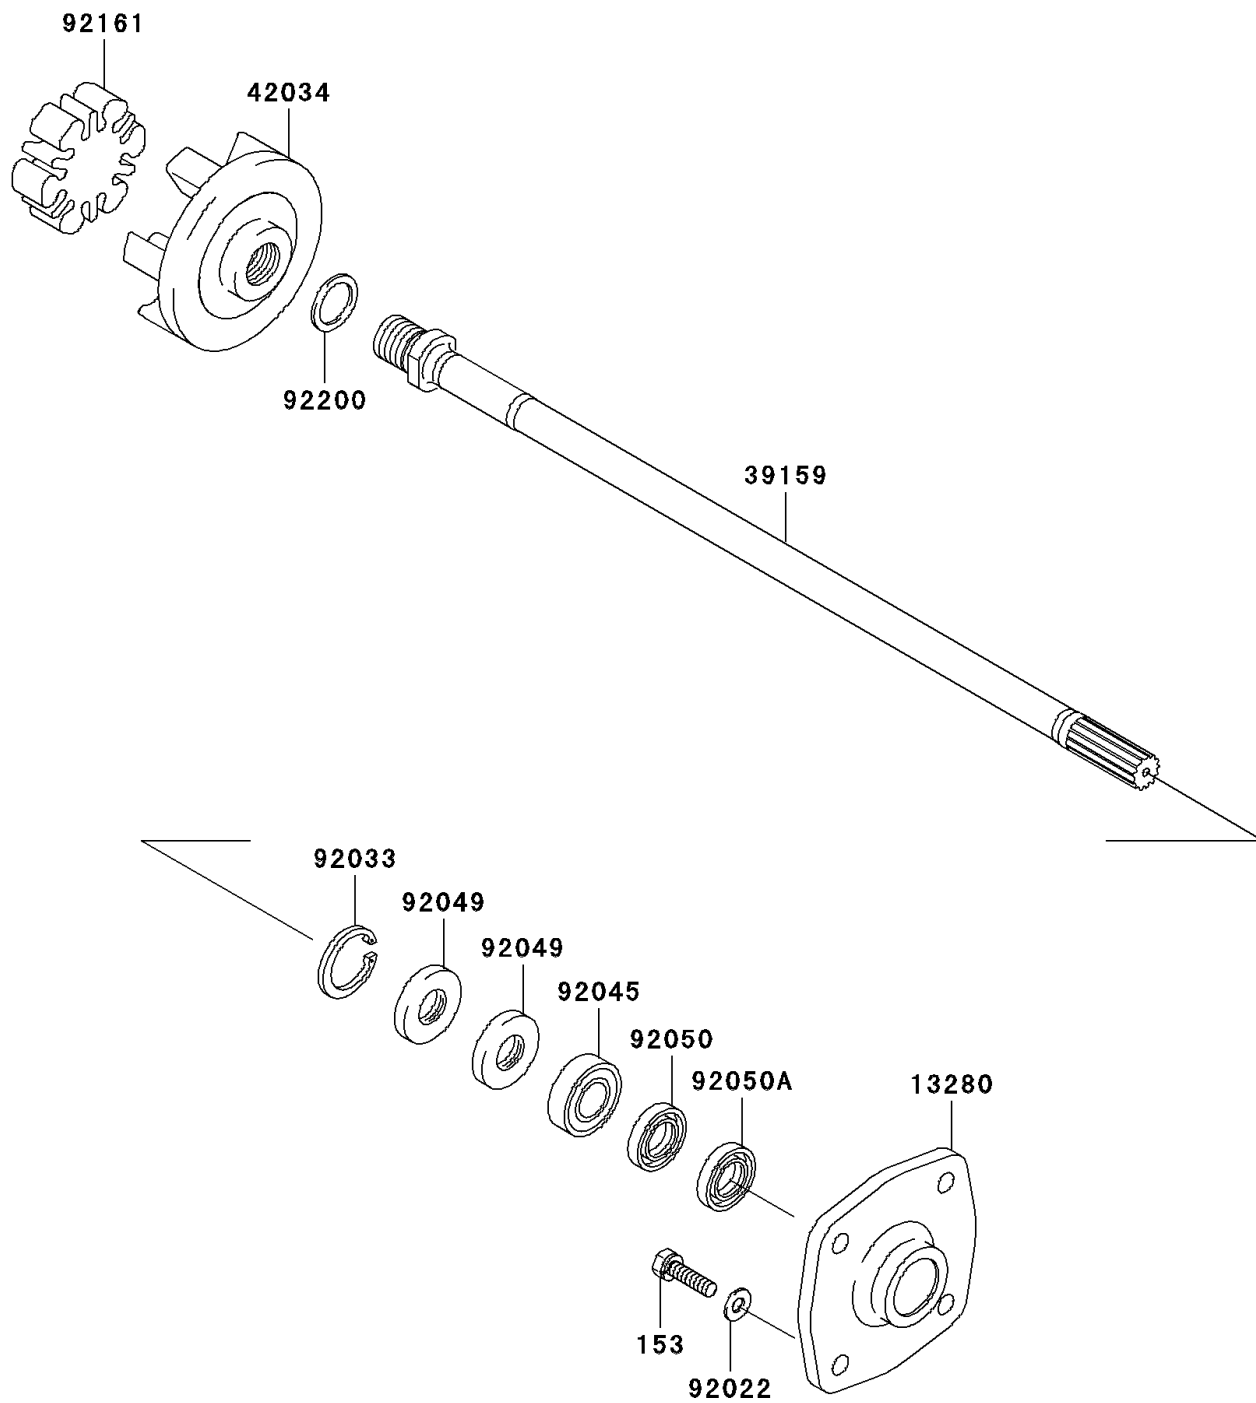

## 2010 Jet Ski® Ultra® LX PARTS DIAGRAM

Drive Shaft

E3134

## 2010 Jet Ski® Ultra® LX PARTS LIST

Drive Shaft

ITEM NAME	PART NUMBER	QUANTITY
HOLDER (Ref # 13280)	13280-3756	1
BOLT-WS-SMALL,8X30 (Ref # 153)	153R0830	1
SHAFT-DRIVE (Ref # 39159)	39159-3739	1
COUPLING (Ref # 42034)	42034-3711	1
WASHER,8.2X18X1.5 (Ref # 92022)	92022-1964	1
RING-SNAP,42MM (Ref # 92033)	92033-3713	1
BEARING-BALL,60042RD (Ref # 92045)	92045-0113	1
SEAL-OIL,S620426 (Ref # 92049)	92049-3707	1
SEAL-OIL,SCY20368 (Ref # 92050)	92050-502	1
SEAL-OIL,SC20367 (Ref # 92050A)	92050-503	1
DAMPER (Ref # 92161)	92161-3711	1
WASHER,24X32X2.0 (Ref # 92200)	92200-3739	1