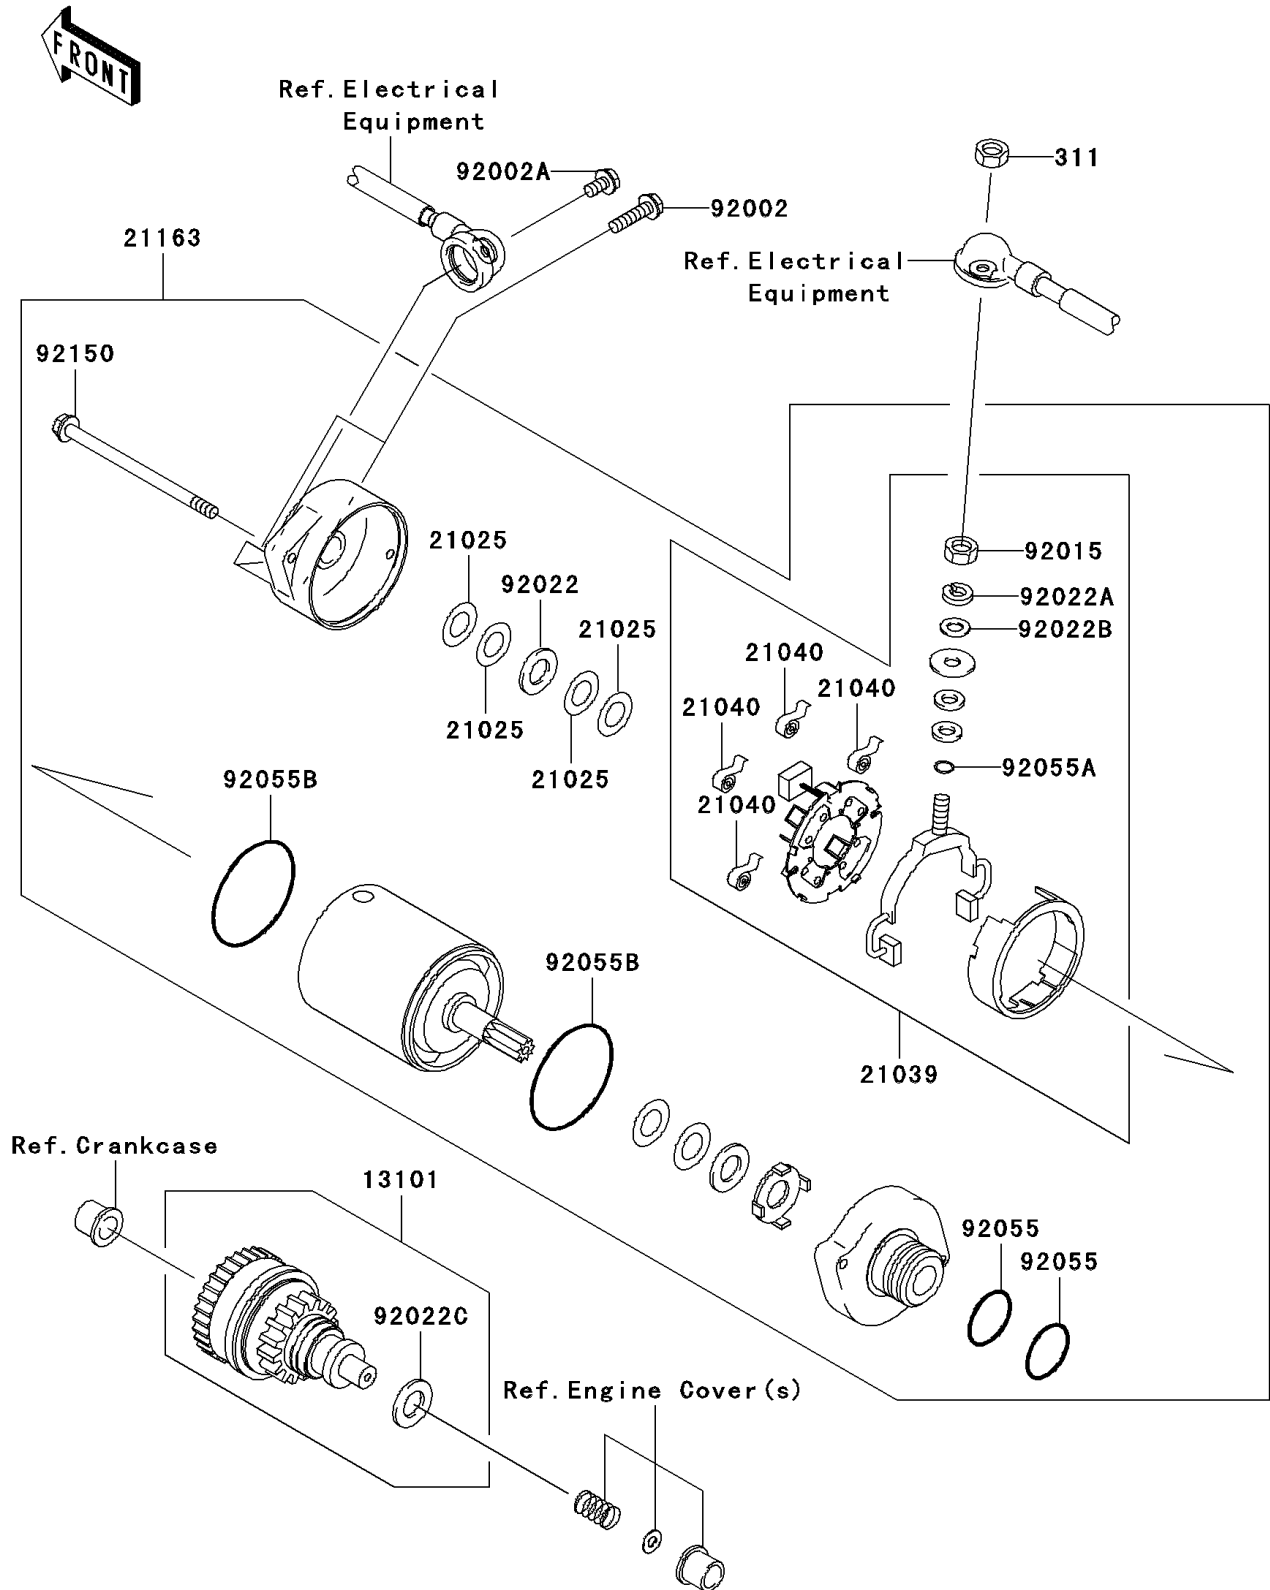

2010 Jet Ski® Ultra® LX PARTS DIAGRAM

Starter Motor

E1840

2010 Jet Ski® Ultra® LX PARTS LIST

Starter Motor

| ITEM NAME | PART NUMBER | QUANTITY |
|-------------------------------------|-------------|----------|
| GEAR-ASSY (Ref # 13101) | 13101-3710 | 1 |
| WASHER,9.1X18X0.2 (Ref # 21025) | 21025-011 | 1 |
| BRUSH,CARBON (Ref # 21039) | 21039-3703 | 1 |
| SPRING-BRUSH (Ref # 21040) | 21040-1055 | 1 |
| STARTER-ELECTRIC (Ref # 21163) | 21163-3721 | 1 |
| NUT-HEX,6MM (Ref # 311) | 311R0600 | 1 |
| BOLT,6X25 (Ref # 92002) | 92002-3714 | 1 |
| BOLT,6X12 (Ref # 92002A) | 92002-3763 | 1 |
| NUT,6MM (Ref # 92015) | 92015-3710 | 1 |
| WASHER,9.1X18X0.8 (Ref # 92022) | 92022-1132 | 1 |
| WASHER,6MM (Ref # 92022A) | 92022-3711 | 1 |
| WASHER,6MM (Ref # 92022B) | 92022-3713 | 1 |
| WASHER,12X24X1.0 (Ref # 92022C) | 92022-3731 | 1 |
| RING-O (Ref # 92055) | 92055-1276 | 1 |
| RING-O,4.5X2.0 (Ref # 92055A) | 92055-1370 | 1 |
| RING-O,STARTER MOTOR (Ref # 92055B) | 92055-1381 | 1 |
| BOLT (Ref # 92150) | 92150-3772 | 1 |