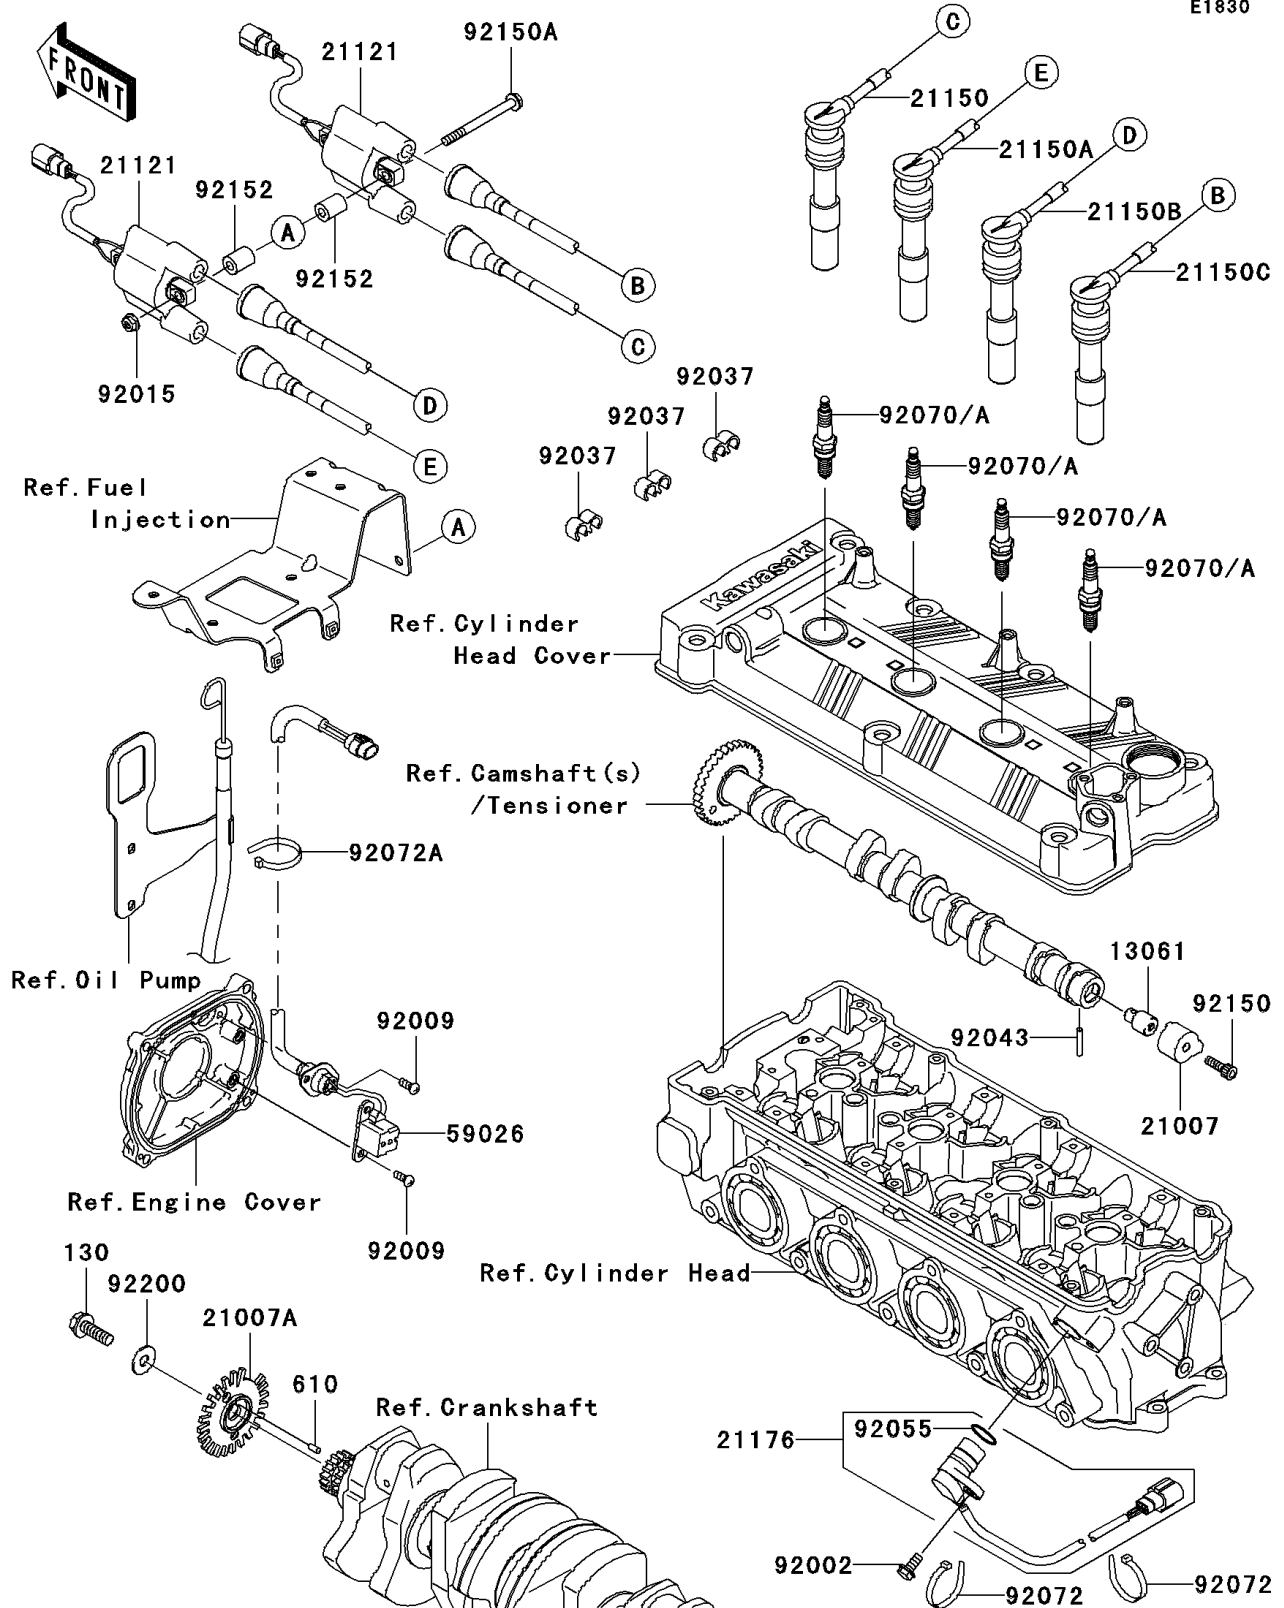

## 2010 Jet Ski® Ultra® LX PARTS DIAGRAM

Ignition System

E1830

## 2010 Jet Ski® Ultra® LX PARTS LIST

### Ignition System

ITEM NAME	PART NUMBER	QUANTITY
BOLT-FLANGED,8X25 (Ref # 130)	130CD0825	1
BOSS,CAM SENSOR (Ref # 13061)	13061-1687	1
ROTOR,EX CAM (Ref # 21007)	21007-3742	1
ROTOR,PULSING (Ref # 21007A)	21007-3744	1
COIL-IGNITION (Ref # 21121)	21121-3722	1
CORD-ASSY,#1 (Ref # 21150)	21150-3707	1
CORD-ASSY,#2 (Ref # 21150A)	21150-3708	1
CORD-ASSY,#3 (Ref # 21150B)	21150-3709	1
CORD-ASSY,#4 (Ref # 21150C)	21150-3710	1
SENSOR,CAM ANGLE (Ref # 21176)	21176-1077	1
COIL-PULSING (Ref # 59026)	59026-3702	1
ROLLER,4X8 (Ref # 610)	610A0408	1
BOLT,6X16 (Ref # 92002)	92002-3728	1
SCREW,5X12 (Ref # 92009)	92009-1296	1
NUT,6MM (Ref # 92015)	92015-3767	1
CLAMP,CORD (Ref # 92037)	92037-1603	1
PIN (Ref # 92043)	92043-1575	1
RING-O (Ref # 92055)	92055-1639	1
PLUG-SPARK,CR9EK(NGK) (Ref # 92070)	92070-1264	1
PLUG-SPARK,CR8EK(NGK) (Ref # 92070A)	92070-1265	1
BAND,L=188.85 (Ref # 92072)	92072-0105	1
BAND,L=152 (Ref # 92072A)	92072-3874	1
BOLT,6X18 (Ref # 92150)	92150-1645	1
BOLT,6X70 (Ref # 92150A)	92150-3753	1
COLLAR (Ref # 92152)	92152-3738	1
WASHER,8.0X22.0X1.5 (Ref # 92200)	92200-0174	1