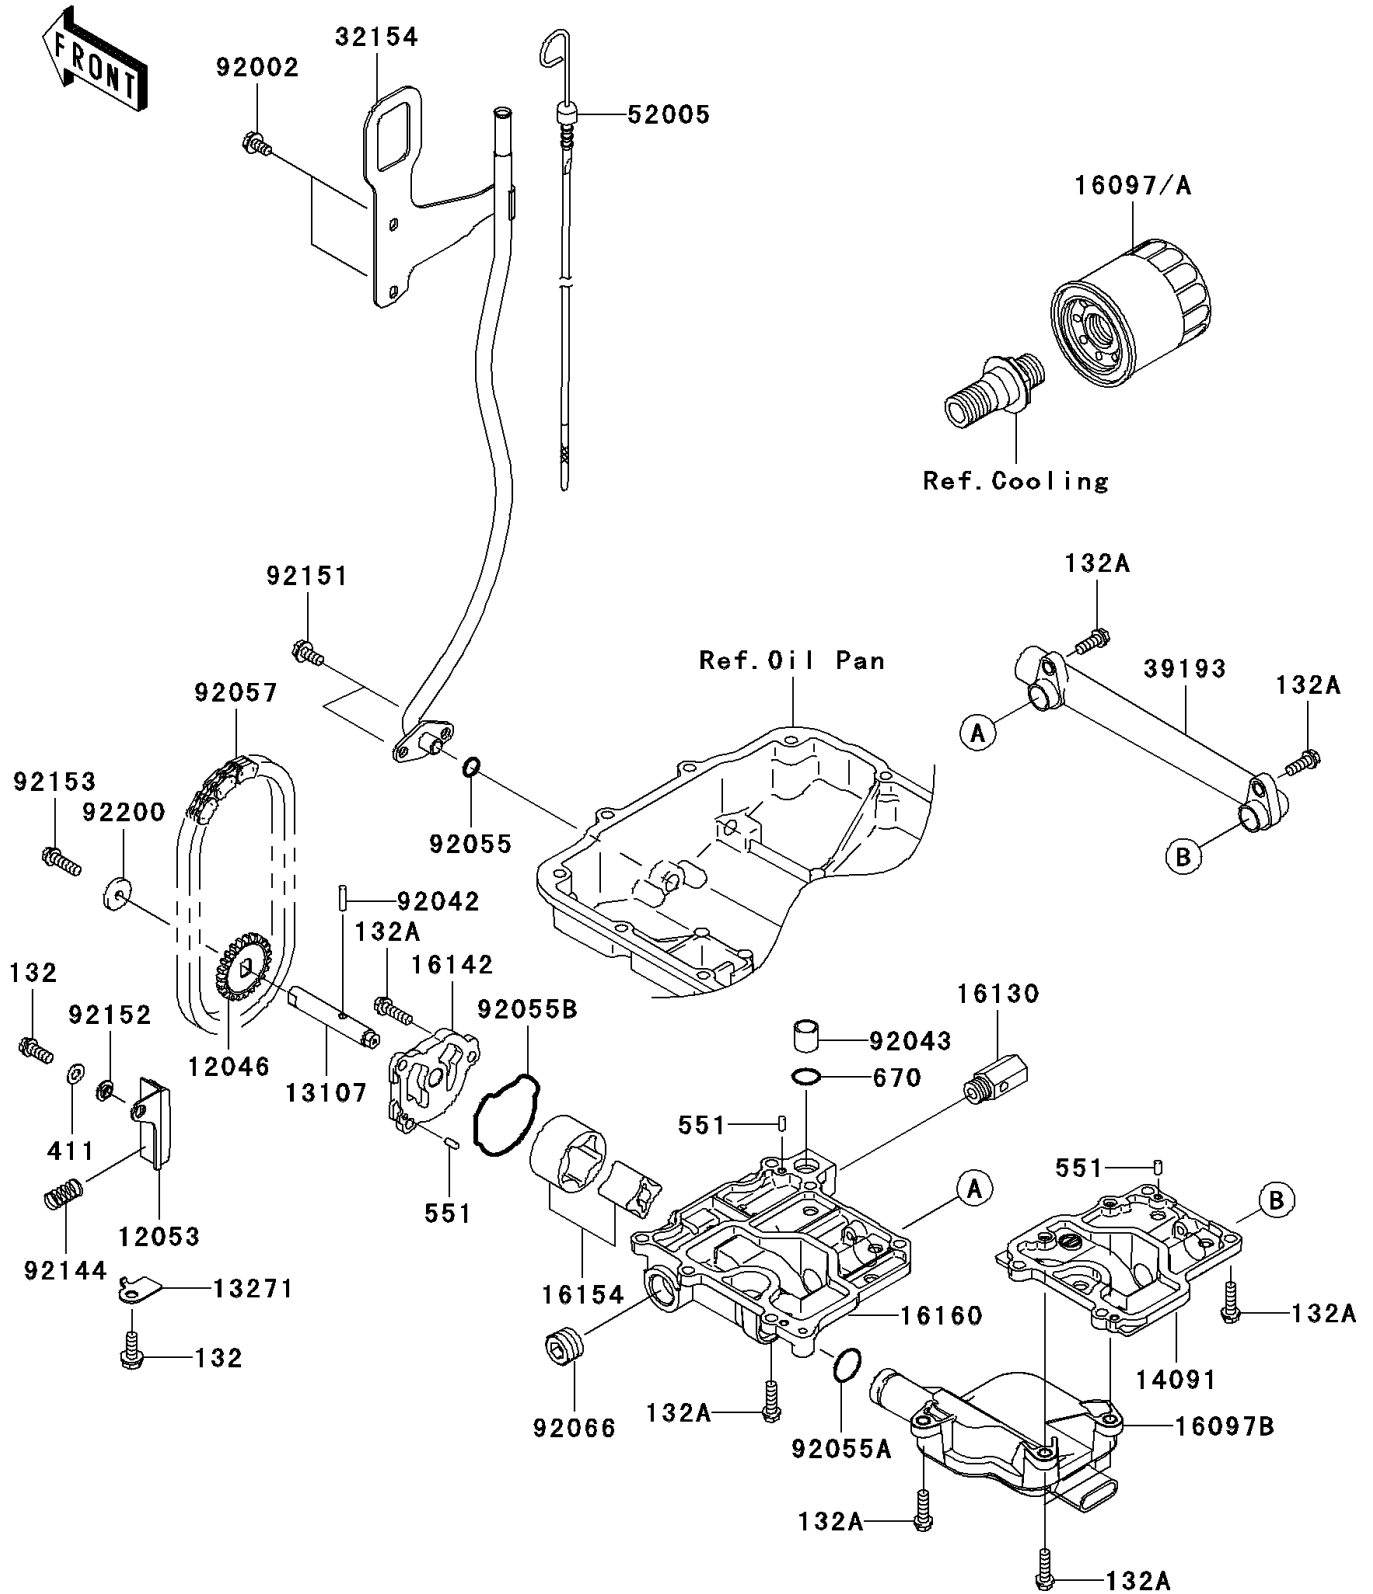

2010 Jet Ski® Ultra® LX PARTS DIAGRAM

Oil Pump

E1710

2010 Jet Ski® Ultra® LX PARTS LIST

Oil Pump

ITEM NAME	PART NUMBER	QUANTITY
SPROCKET,23T (Ref # 12046)	12046-3703	1
GUIDE-CHAIN (Ref # 12053)	12053-3704	1
SHAFT (Ref # 13107)	13107-3801	1
BOLT-FLANGED-SMALL,6X16 (Ref # 132)	132BD0616	1
PLATE (Ref # 13271)	13271-3850	1
BOLT-FLANGED-SMALL,6X20 (Ref # 132A)	132BD0620	1
COVER (Ref # 14091)	14091-3767	1
FILTER-ASSY-OIL (Ref # 16097)	16097-0003	1
FILTER-ASSY-OIL (Ref # 16097A)	16097-0004	1
FILTER-ASSY-OIL (Ref # 16097B)	16097-3702	1
VALVE-ASSY-RELIEF (Ref # 16130)	16130-3701	1
COVER-PUMP (Ref # 16142)	16142-3703	1
ROTOR-PUMP (Ref # 16154)	16154-1124	1
BODY,OIL PUMP (Ref # 16160)	16160-3748	1
PIPE,OIL LEVEL (Ref # 32154)	32154-3707	1
PIPE-OIL (Ref # 39193)	39193-3702	1
WASHER-PLAIN,6MM (Ref # 411)	411S0600	1
GAUGE,OIL LEVEL (Ref # 52005)	52005-3710	1
PIN-DOWEL (Ref # 551)	551R0408	1
O RING,14MM (Ref # 670)	670D2014	1
BOLT,6X12 (Ref # 92002)	92002-3763	1
PIN,DOWEL,4X15.8 (Ref # 92042)	92042-014	1
PIN,11.5X14X14 (Ref # 92043)	92043-1279	1
RING-O,9.8X2.4 (Ref # 92055)	92055-1150	1
RING-O,19.8X1.9 (Ref # 92055A)	92055-1332	1
RING-O (Ref # 92055B)	92055-3764	1
CHAIN,OIL PUMP,98XRH2010-52L (Ref # 92057)	92057-3713	1
PLUG,PT1/2X12.5 (Ref # 92066)	92066-0002	1
SPRING (Ref # 92144)	92144-1551	1

2010 Jet Ski® Ultra® LX PARTS LIST

Oil Pump

ITEM NAME	PART NUMBER	QUANTITY
BOLT,6X14 (Ref # 92151)	92151-3788	1
COLLAR,GUIDE (Ref # 92152)	92152-3737	1
BOLT,FLANGED-SMALL,6X20 (Ref # 92153)	92153-3734	1
WASHER,6X20X3.2 (Ref # 92200)	92200-0120	1