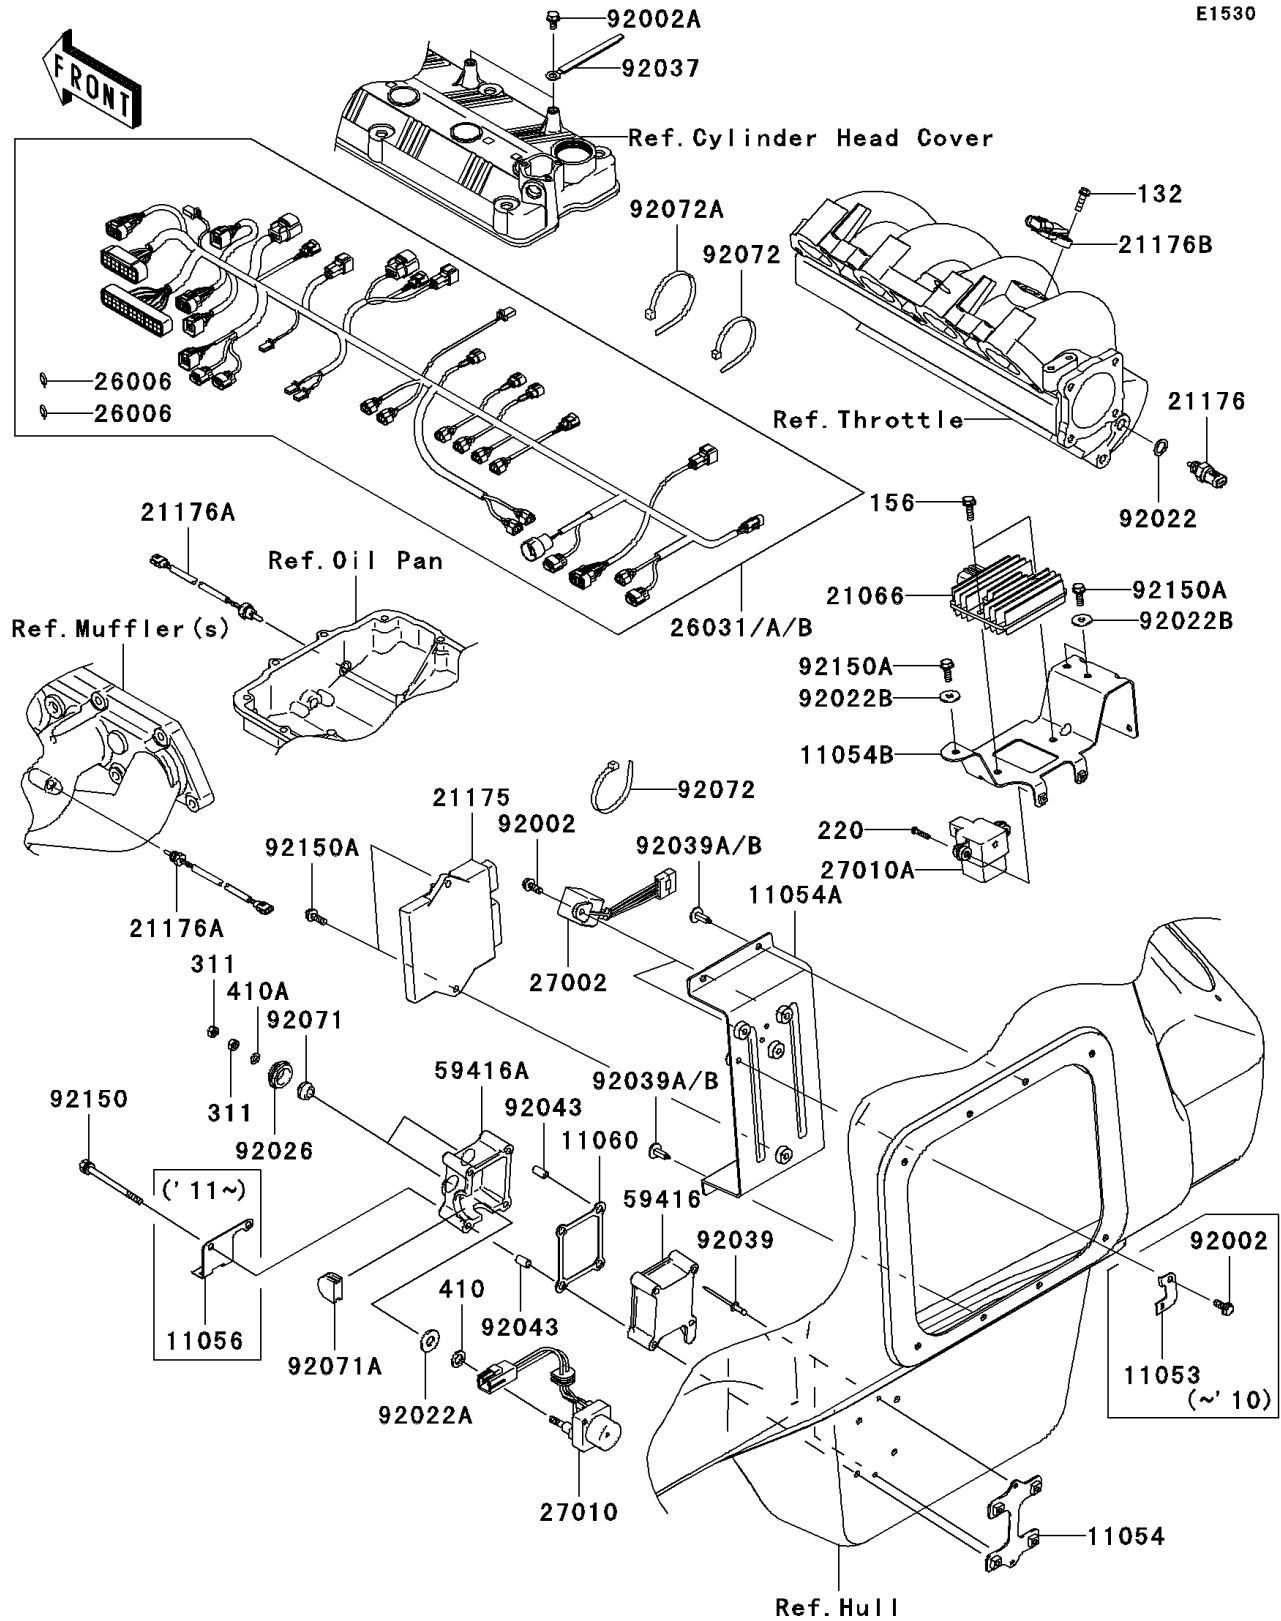

2010 Jet Ski® Ultra® LX PARTS DIAGRAM

Fuel Injection

E1530

2010 Jet Ski® Ultra® LX PARTS LIST

Fuel Injection

ITEM NAME	PART NUMBER	QUANTITY
BRACKET,FUSE (Ref # 11053)	11053-3724	1
BRACKET,SWITCH (Ref # 11054)	11054-3742	1
BRACKET,ECU&RELAY (Ref # 11054A)	11054-3743	1
BRACKET,REGULATOR&VDS (Ref # 11054B)	11054-3749	1
GASKET (Ref # 11060)	11060-3709	1
REGULATOR-VOLTAGE (Ref # 21066)	21066-3718	1
CONTROL UNIT-ELECTRONIC (Ref # 21175)	21175-3734	1
SENSOR,AIR TEMPERATURE (Ref # 21176)	21176-1086	1
SENSOR,TEMP (Ref # 21176A)	21176-3758	1
SENSOR,PRESSURE (Ref # 21176B)	21176-3765	1
FUSE,MINI BLADE,20A,YELLOW (Ref # 26006)	26006-3704	1
HARNESS,ENGINE (Ref # 26031A)	26031-3729	1
RELAY-ASSY (Ref # 27002)	27002-3703	1
SWITCH (Ref # 27010)	27010-3777	1
SWITCH,VDS (Ref # 27010A)	27010-3785	1
CASE-ELECTRIC (Ref # 59416)	59416-3765	1
CASE-ELECTRIC (Ref # 59416A)	59416-3766	1
BOLT,6X16 (Ref # 92002)	92002-3728	1
BOLT,6X12 (Ref # 92002A)	92002-3763	1
WASHER,12X18X1.0 (Ref # 92022)	92022-1211	1
WASHER (Ref # 92022A)	92022-3035	1
WASHER,6.5X20X1.5 (Ref # 92022B)	92022-3710	1
SPACER (Ref # 92026)	92026-3703	1
CLAMP,L=100 (Ref # 92037)	92037-3736	1
RIVET (Ref # 92039)	92039-3714	1
RIVET (Ref # 92039A)	92039-3785	1
PIN (Ref # 92043)	92043-3715	1
GROMMET (Ref # 92071)	92071-3004	1
GROMMET (Ref # 92071A)	92071-3837	1

2010 Jet Ski® Ultra® LX PARTS LIST

Fuel Injection

ITEM NAME	PART NUMBER	QUANTITY
BAND,L=188.85 (Ref # 92072)	92072-0105	1
BAND,L=372.24 (Ref # 92072A)	92072-3883	1
BOLT,6X80 (Ref # 92150)	92150-3711	1
BOLT,6X18 (Ref # 92150A)	92150-3729	1
BOLT-FLANGED-SMALL,6X18 (Ref # 132)	132BD0618	1
BOLT-WP,6X20 (Ref # 156)	156R0620	1
SCREW-PAN-CROSS,4X20 (Ref # 220)	220R0420	1
NUT-HEX,6MM (Ref # 311)	311R0600	1
WASHER-PLAIN-SMALL,10MM (Ref # 410)	410AA1000	1
WASHER-PLAIN-SMALL,6MM (Ref # 410A)	410S0600	1