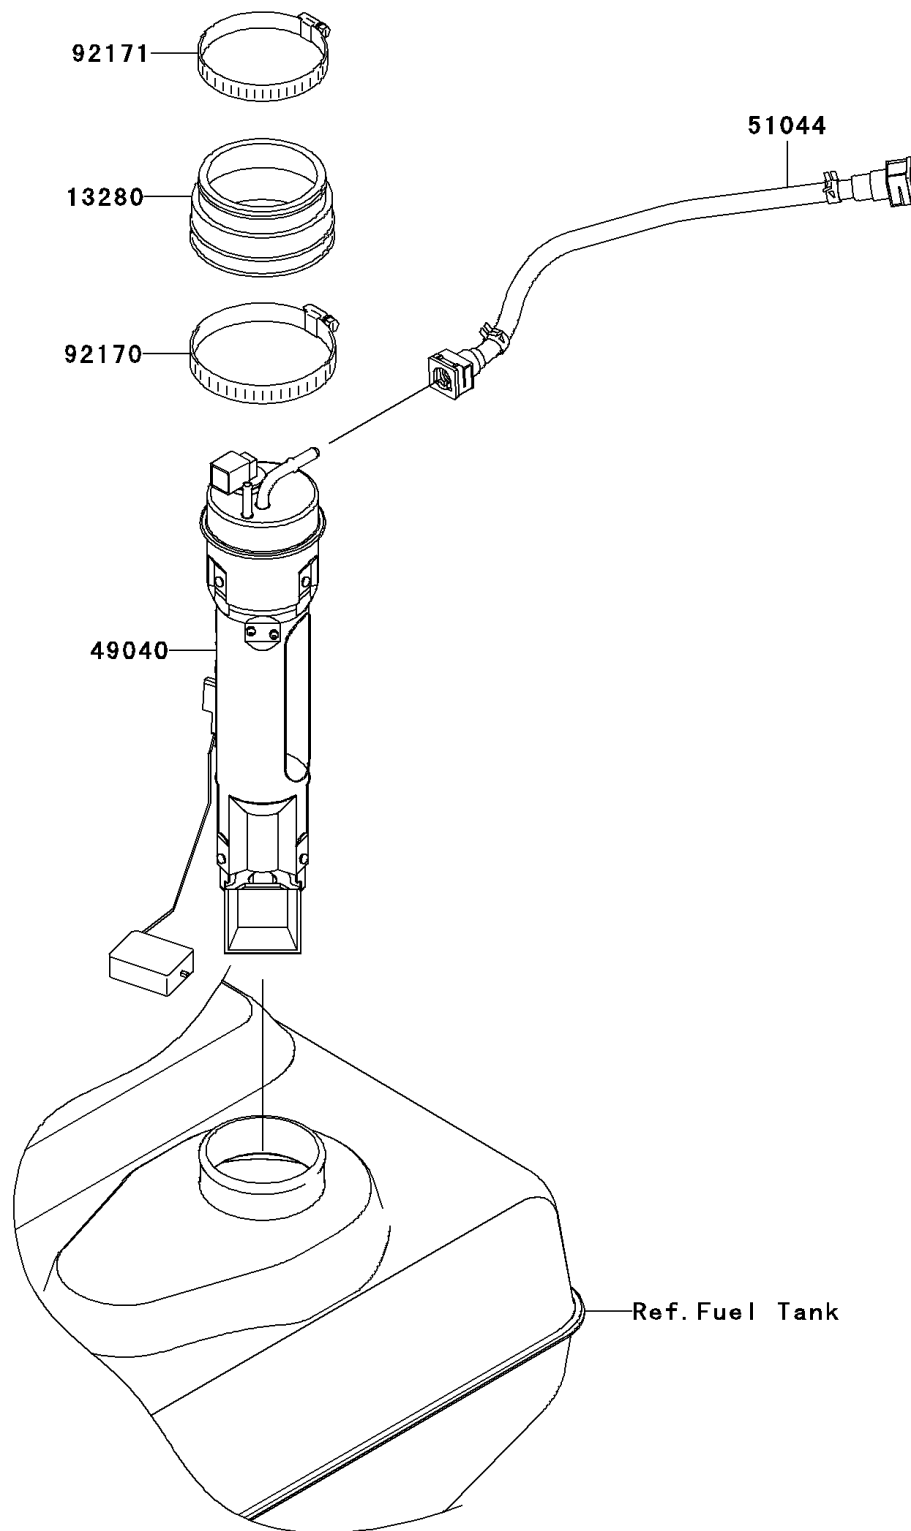

2010 Jet Ski® Ultra® LX PARTS DIAGRAM

Fuel Pump

E1520

2010 Jet Ski® Ultra® LX PARTS LIST

Fuel Pump

ITEM NAME	PART NUMBER	QUANTITY
HOLDER (Ref # 13280)	13280-3735	1
PUMP-FUEL (Ref # 49040)	49040-3719	1
TUBE-ASSY,FUEL (Ref # 51044)	51044-3705	1
CLAMP (Ref # 92170)	92170-3760	1
CLAMP (Ref # 92171)	92171-3716	1