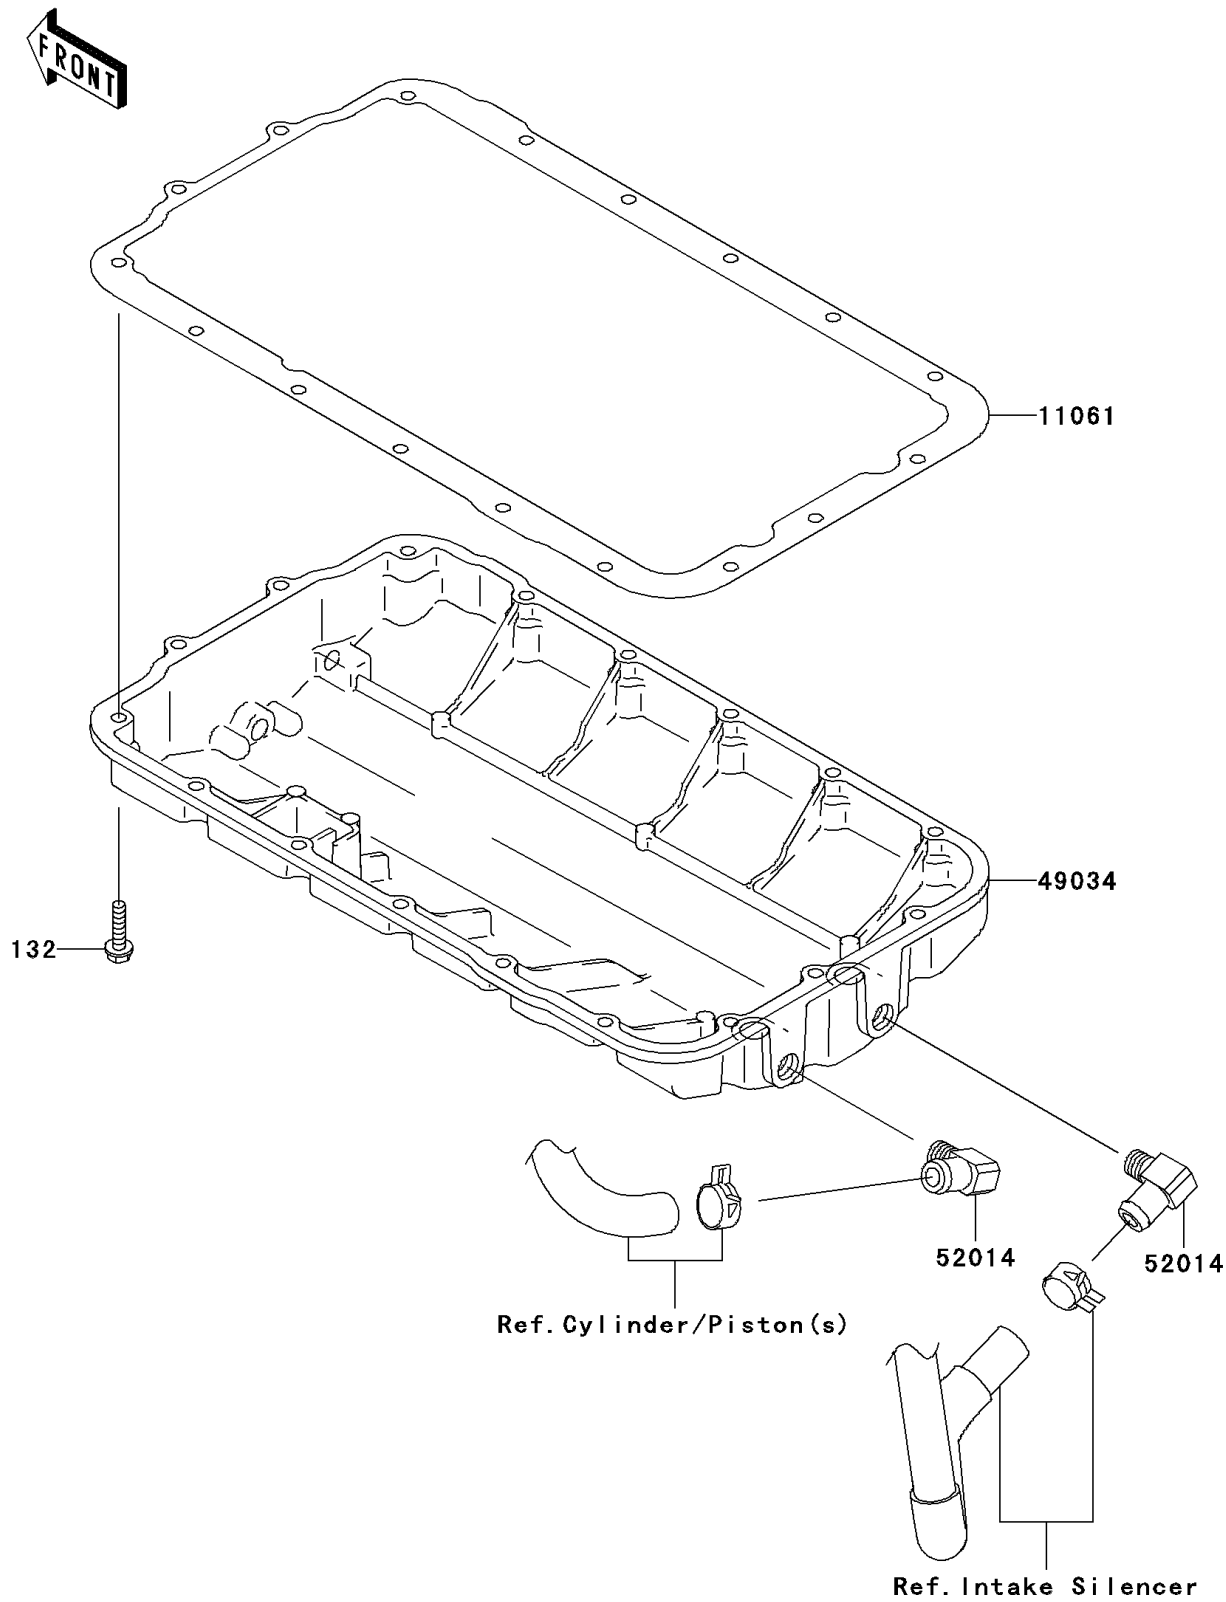

2010 Jet Ski® Ultra® LX PARTS DIAGRAM

Oil Pan

E1434

2010 Jet Ski® Ultra® LX PARTS LIST

Oil Pan

ITEM NAME	PART NUMBER	QUANTITY
GASKET,OIL PAN (Ref # 11061)	11061-3710	1
BOLT-FLANGED-SMALL,6X25 (Ref # 132)	132BD0625	1
PAN-OIL (Ref # 49034)	49034-3702	1
ELBOW (Ref # 52014)	52014-3717	1