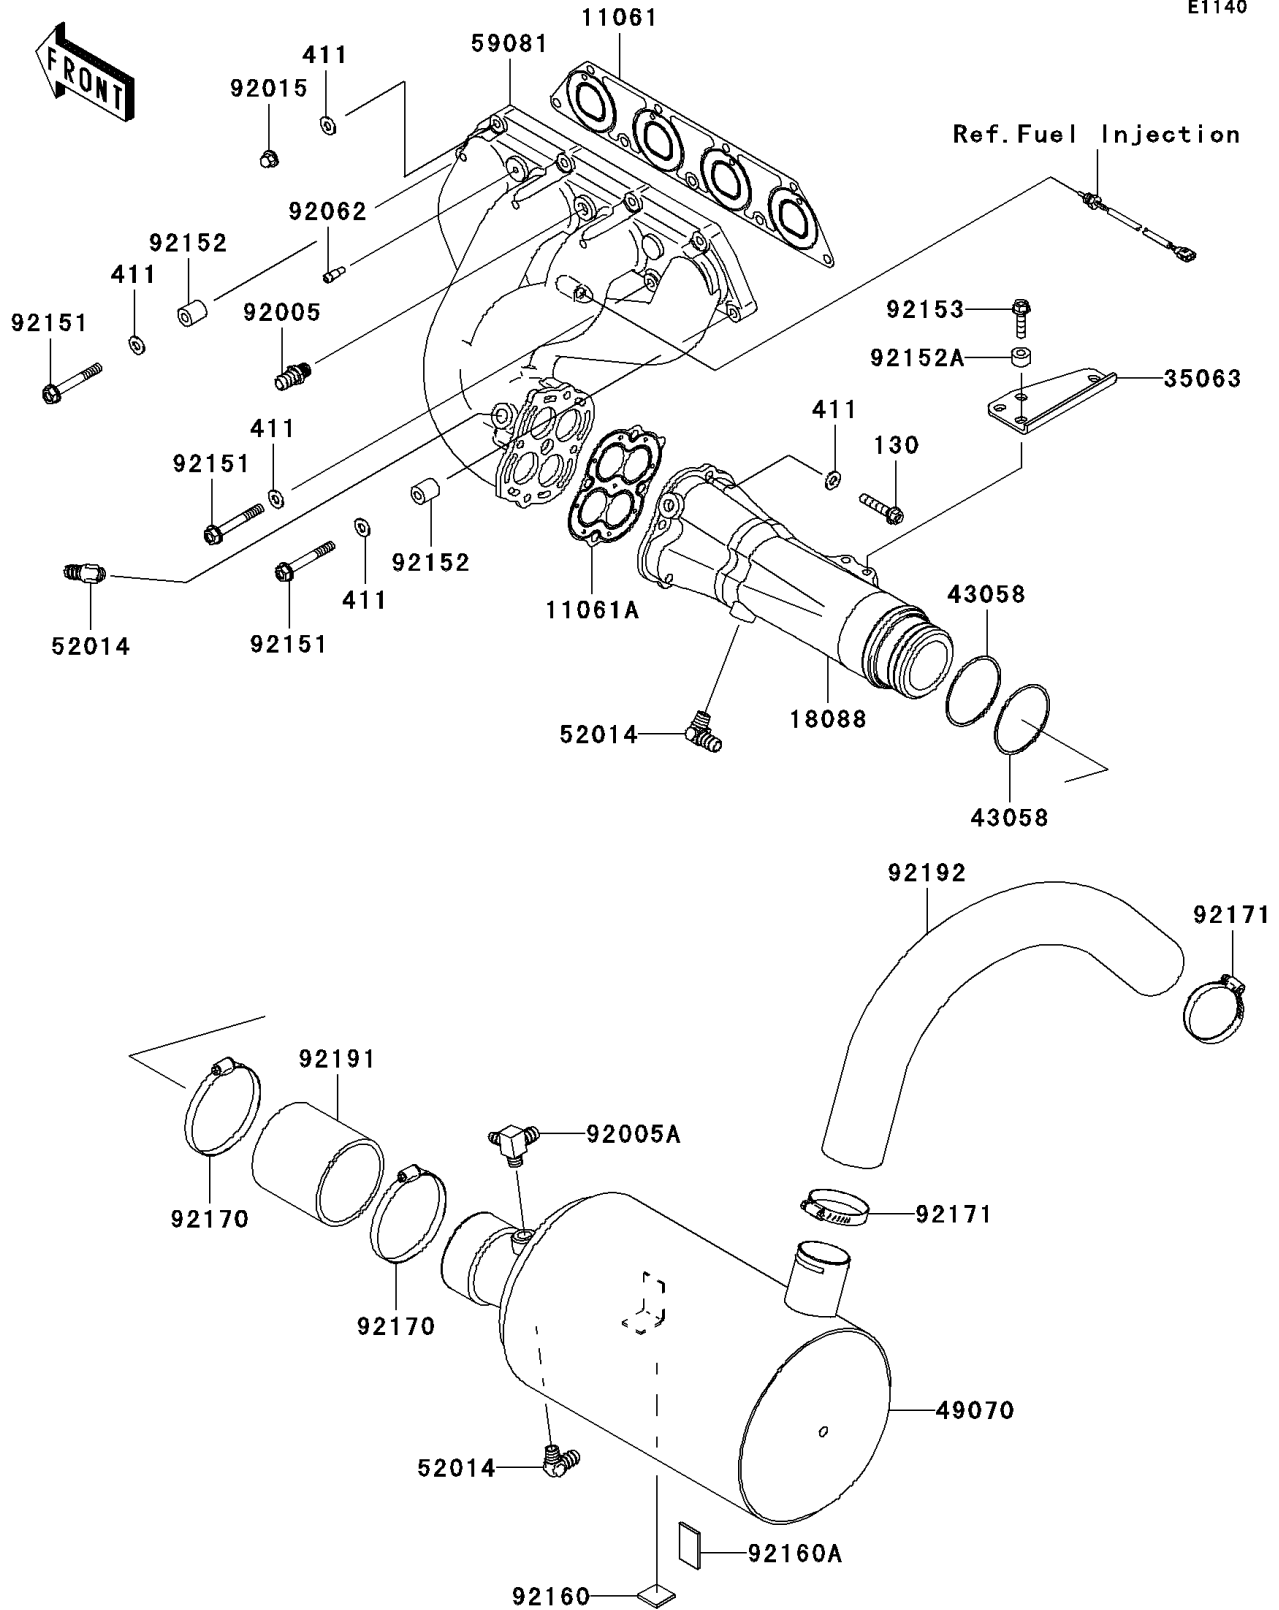

## 2010 Jet Ski® Ultra® LX PARTS DIAGRAM

Muffler(s)

E1140

## 2010 Jet Ski® Ultra® LX PARTS LIST

Muffler(s)

ITEM NAME	PART NUMBER	QUANTITY
GASKET,MANIFOLD EXHAUST (Ref # 11061)	11061-3713	1
GASKET,PIPE EXHAUST (Ref # 11061A)	11061-3714	1
BOLT-FLANGED,8X40 (Ref # 130)	130CD0840	1
PIPE-EXHAUST (Ref # 18088)	18088-3723	1
STAY (Ref # 35063)	35063-3704	1
WASHER-PLAIN,8MM (Ref # 411)	411S0800	1
RING,GASKET (Ref # 43058)	43058-3733	1
MUFFLER-COMP (Ref # 49070)	49070-3751	1
ELBOW (Ref # 52014)	52014-3711	1
MANIFOLD-EXHAUST (Ref # 59081)	59081-3741	1
FITTING (Ref # 92005)	92005-3714	1
FITTING (Ref # 92005A)	92005-3751	1
NUT,CAP,8MM (Ref # 92015)	92015-1371	1
NOZZLE (Ref # 92062)	92062-3705	1
BOLT,8X60 (Ref # 92151)	92151-3730	1
COLLAR (Ref # 92152)	92152-3736	1
COLLAR,8.2X17X10 (Ref # 92152A)	92152-3740	1
BOLT,FLANGED,8X30 (Ref # 92153)	92153-3722	1
DAMPER,25X25 (Ref # 92160)	92160-3864	1
DAMPER,40X25 (Ref # 92160A)	92160-3865	1
CLAMP (Ref # 92170)	92170-3760	1
CLAMP (Ref # 92171)	92171-3723	1
TUBE,PIPE EX-MUFFLER (Ref # 92191)	92191-3986	1
TUBE,W/M-TAIL PIPE (Ref # 92192)	92192-3833	1