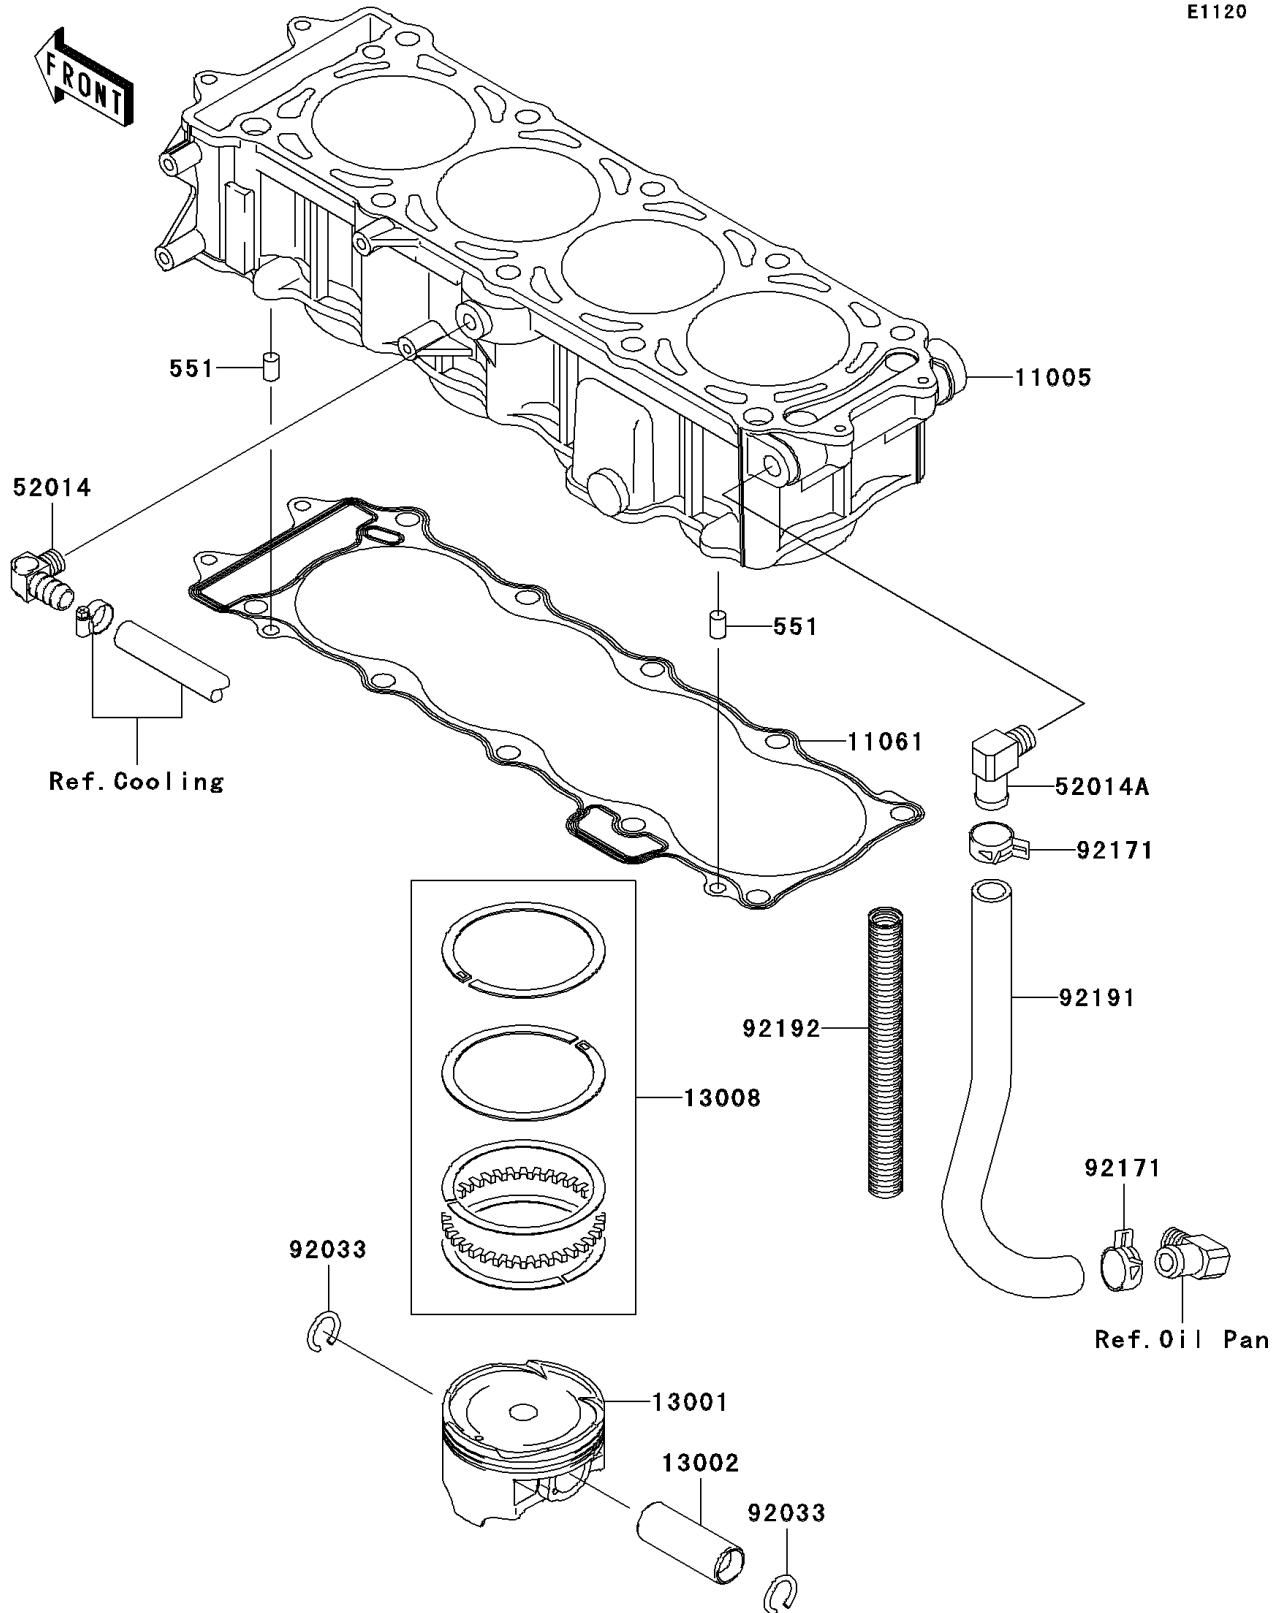

2010 Jet Ski® Ultra® LX PARTS DIAGRAM

Cylinder/Piston(s)

E1120

2010 Jet Ski® Ultra® LX PARTS LIST

Cylinder/Piston(s)

ITEM NAME	PART NUMBER	QUANTITY
CYLINDER-ENGINE (Ref # 11005)	11005-3768	1
GASKET,CYLINDER BASE (Ref # 11061)	11061-3708	1
PISTON-ENGINE (Ref # 13001)	13001-3737	1
PIN-PISTON (Ref # 13002)	13002-3709	1
RING-SET-PISTON (Ref # 13008)	13008-1196	1
ELBOW (Ref # 52014)	52014-3711	1
ELBOW (Ref # 52014A)	52014-3717	1
PIN-DOWEL (Ref # 551)	551R0812	1
RING-SNAP (Ref # 92033)	92033-1188	1
CLAMP,TUBE (Ref # 92171)	92171-3710	1
TUBE,BREATHER (Ref # 92191)	92191-3983	1
TUBE,19.5X23.8X170 (Ref # 92192)	92192-3702	1