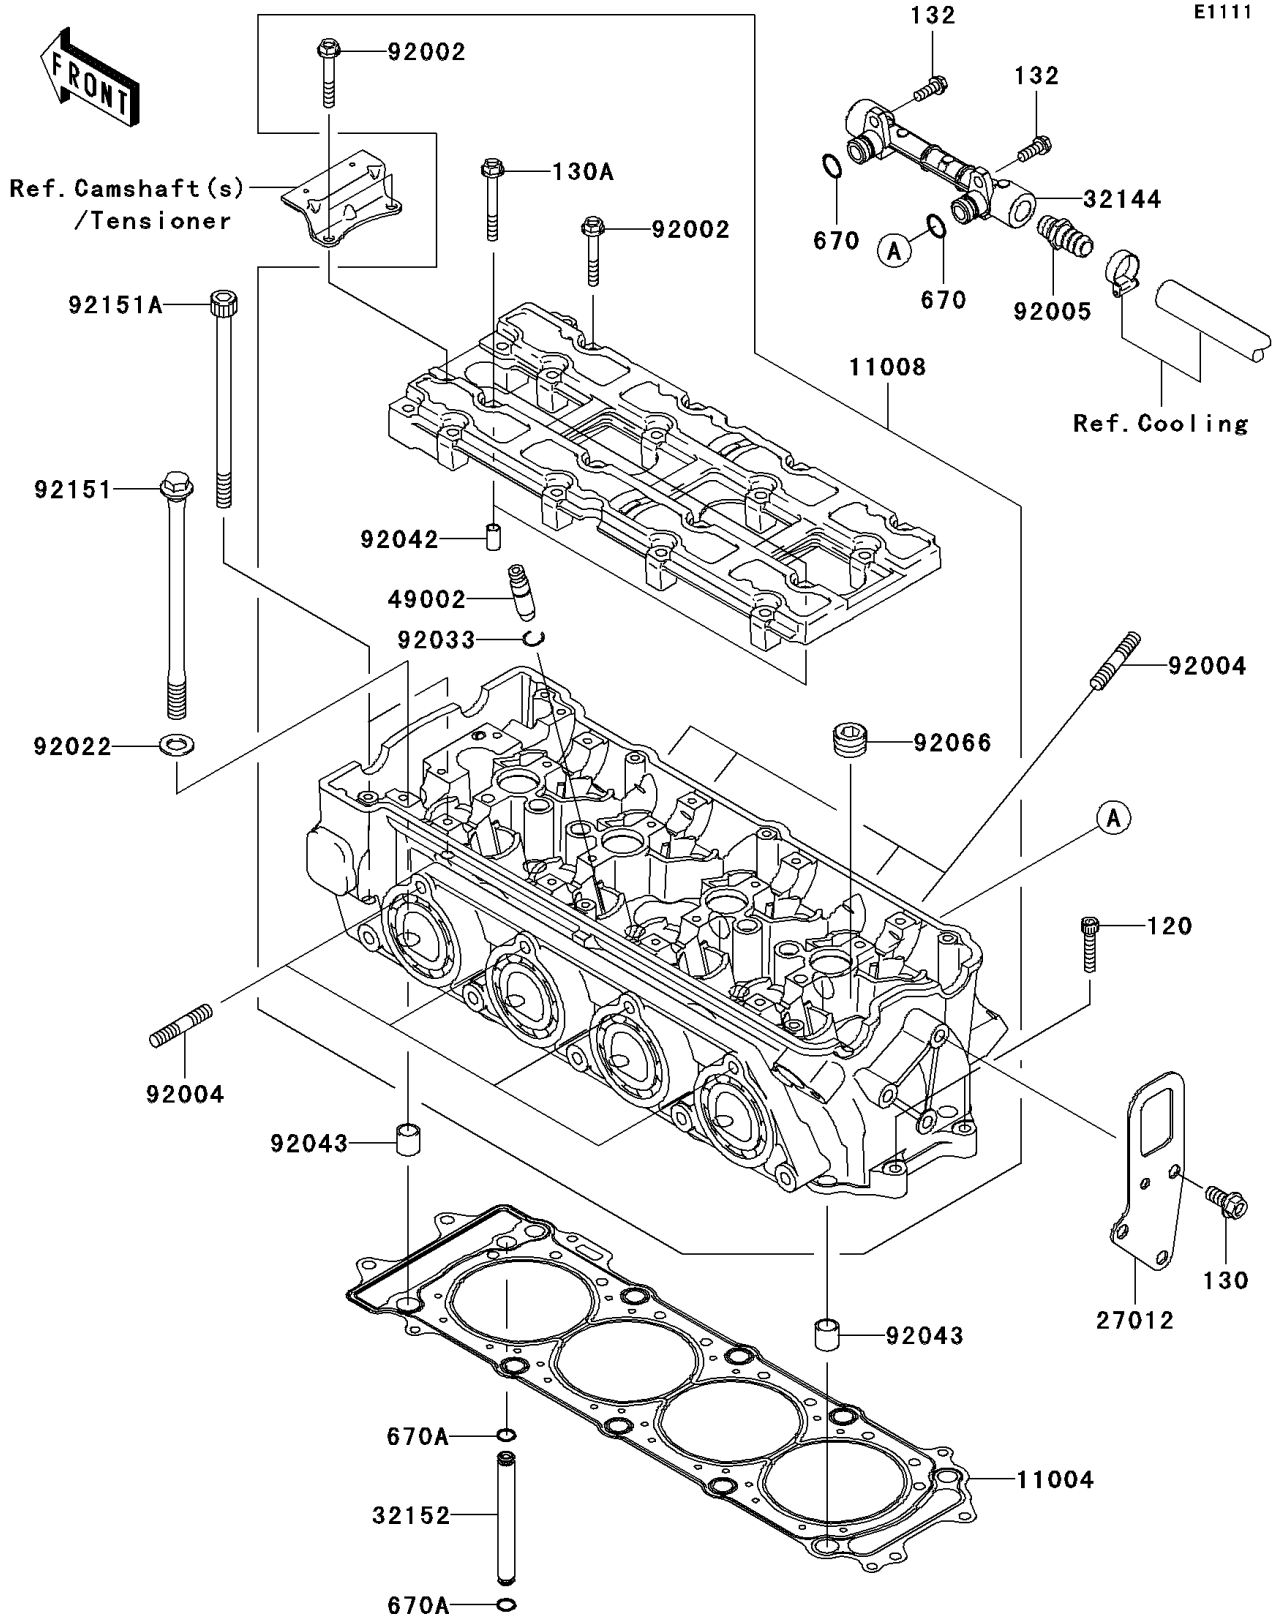

## 2010 Jet Ski® Ultra® LX PARTS DIAGRAM

Cylinder Head

## 2010 Jet Ski® Ultra® LX PARTS LIST

### Cylinder Head

ITEM NAME	PART NUMBER	QUANTITY
GASKET-HEAD (Ref # 11004)	11004-3721	1
HEAD-COMP-CYLINDER (Ref # 11008)	11008-3709	1
BOLT-SOCKET,6X30 (Ref # 120)	120CD0630	1
BOLT-FLANGED,8X18 (Ref # 130)	130BD0818	1
BOLT-FLANGED,6X50 (Ref # 130A)	130CD0650	1
BOLT-FLANGED-SMALL,6X16 (Ref # 132)	132BD0616	1
HOOK,ENGINE,RR (Ref # 27012)	27012-3856	1
PIPE-ASSY (Ref # 32144)	32144-3709	1
PIPE,OIL (Ref # 32152)	32152-1544	1
GUIDE-VALVE (Ref # 49002)	49002-1140	1
O RING,12MM (Ref # 670)	670B2012	1
O RING,7MM (Ref # 670A)	670D1507	1
BOLT,6X40 (Ref # 92002)	92002-1756	1
STUD,8X30 (Ref # 92004)	92004-3743	1
FITTING (Ref # 92005)	92005-3714	1
WASHER,11.5X20.5X1.6 (Ref # 92022)	92022-1720	1
RING-SNAP (Ref # 92033)	92033-1247	1
PIN,DOWEL,6.3X8X14 (Ref # 92042)	92042-007	1
PIN,14X14 (Ref # 92043)	92043-1593	1
PLUG,PT1/2X12.5 (Ref # 92066)	92066-0002	1
BOLT,11X168 (Ref # 92151)	92151-1513	1
BOLT,SOCKET,7X120 (Ref # 92151A)	92151-1804	1