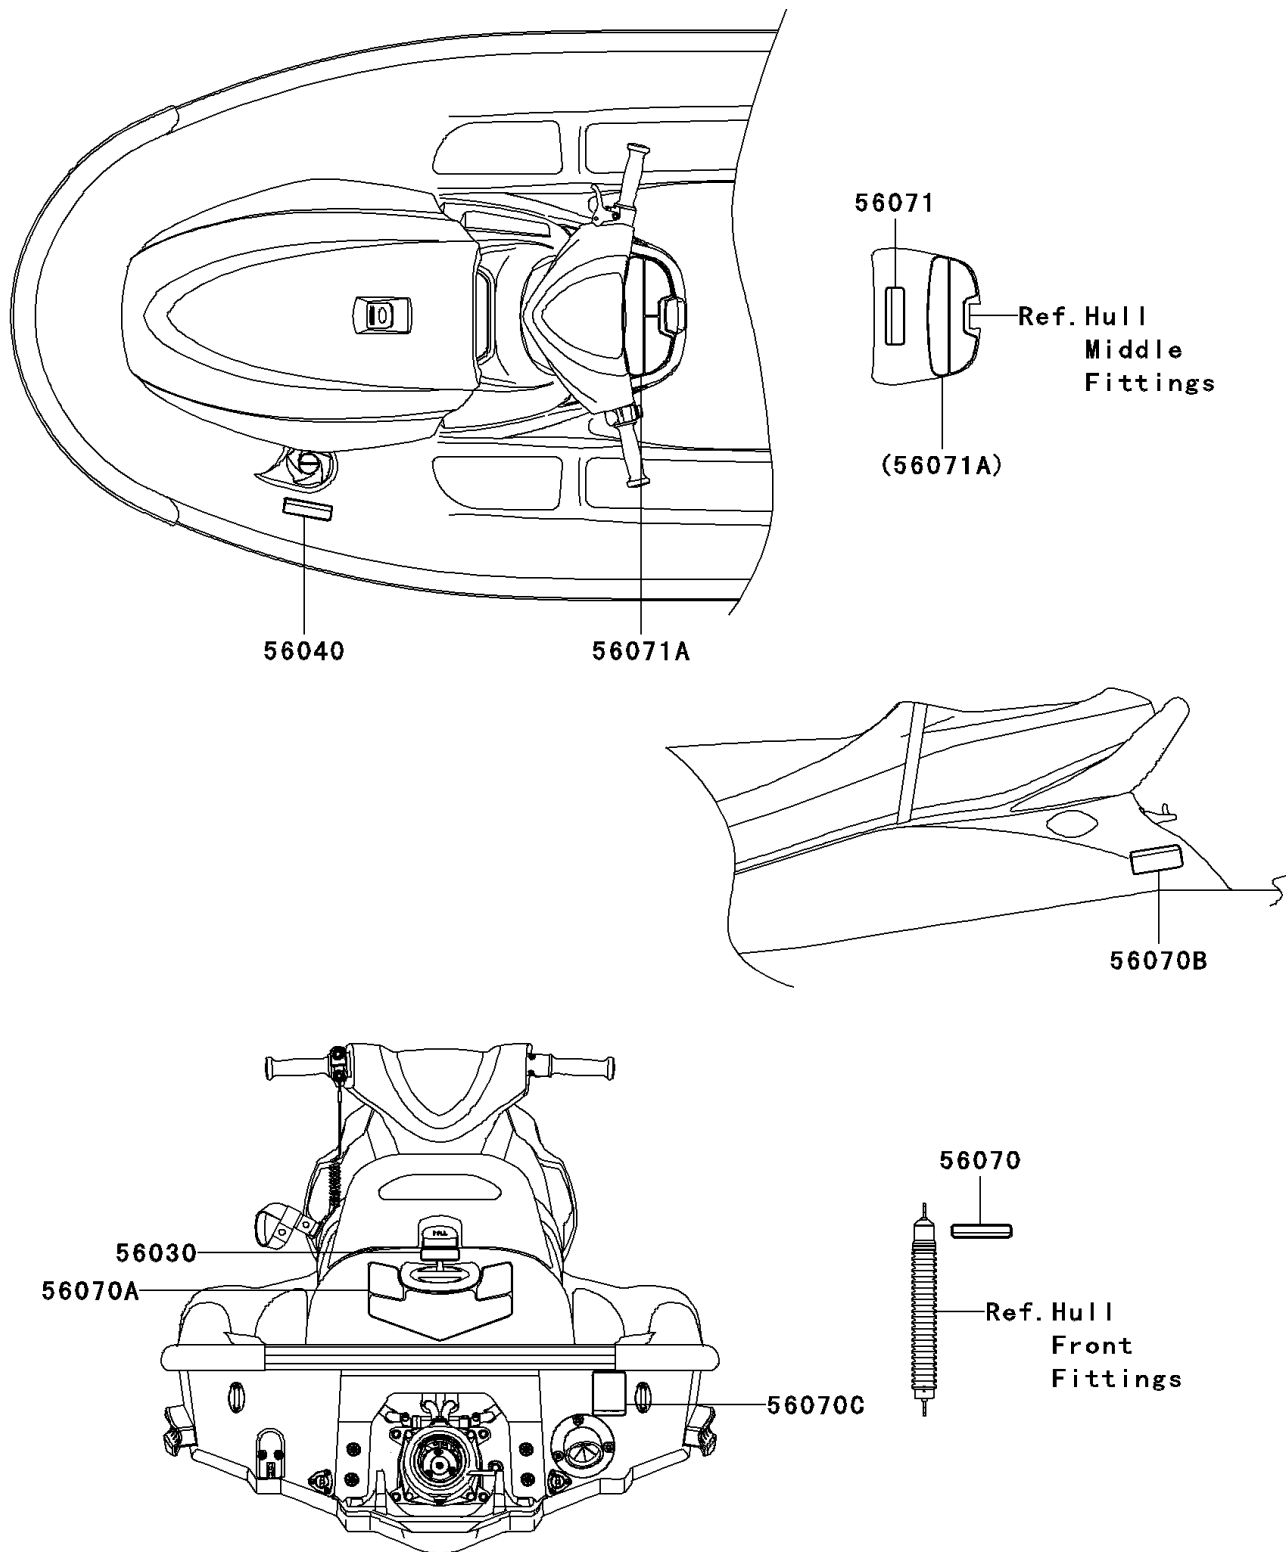

2010 STX PARTS DIAGRAM

Labels

F3183

2010 STX PARTS LIST

Labels

ITEM NAME	PART NUMBER	QUANTITY
LABEL,FIRE EXTINGUISHER (Ref # 56030)	56030-3755	1
LABEL-WARNING,GASOLINE (Ref # 56040)	56040-3972	1
LABEL-WARNING,DAMPER (Ref # 56070)	56070-3876	1
LABEL-WARNING,IMPORTANT SAFETY (Ref # 56070A)	56070-3957	1
LABEL-WARNING,GRAB HANDLE&STEP (Ref # 56070B)	56070-3967	1
LABEL-WARNING,RIGHTING (Ref # 56070C)	56070-3986	1
LABEL-WARNING,AIR VENT ROUTING (Ref # 56071)	56071-3708	1
LABEL-WARNING,TETHER SWITCH (Ref # 56071A)	56071-3726	1