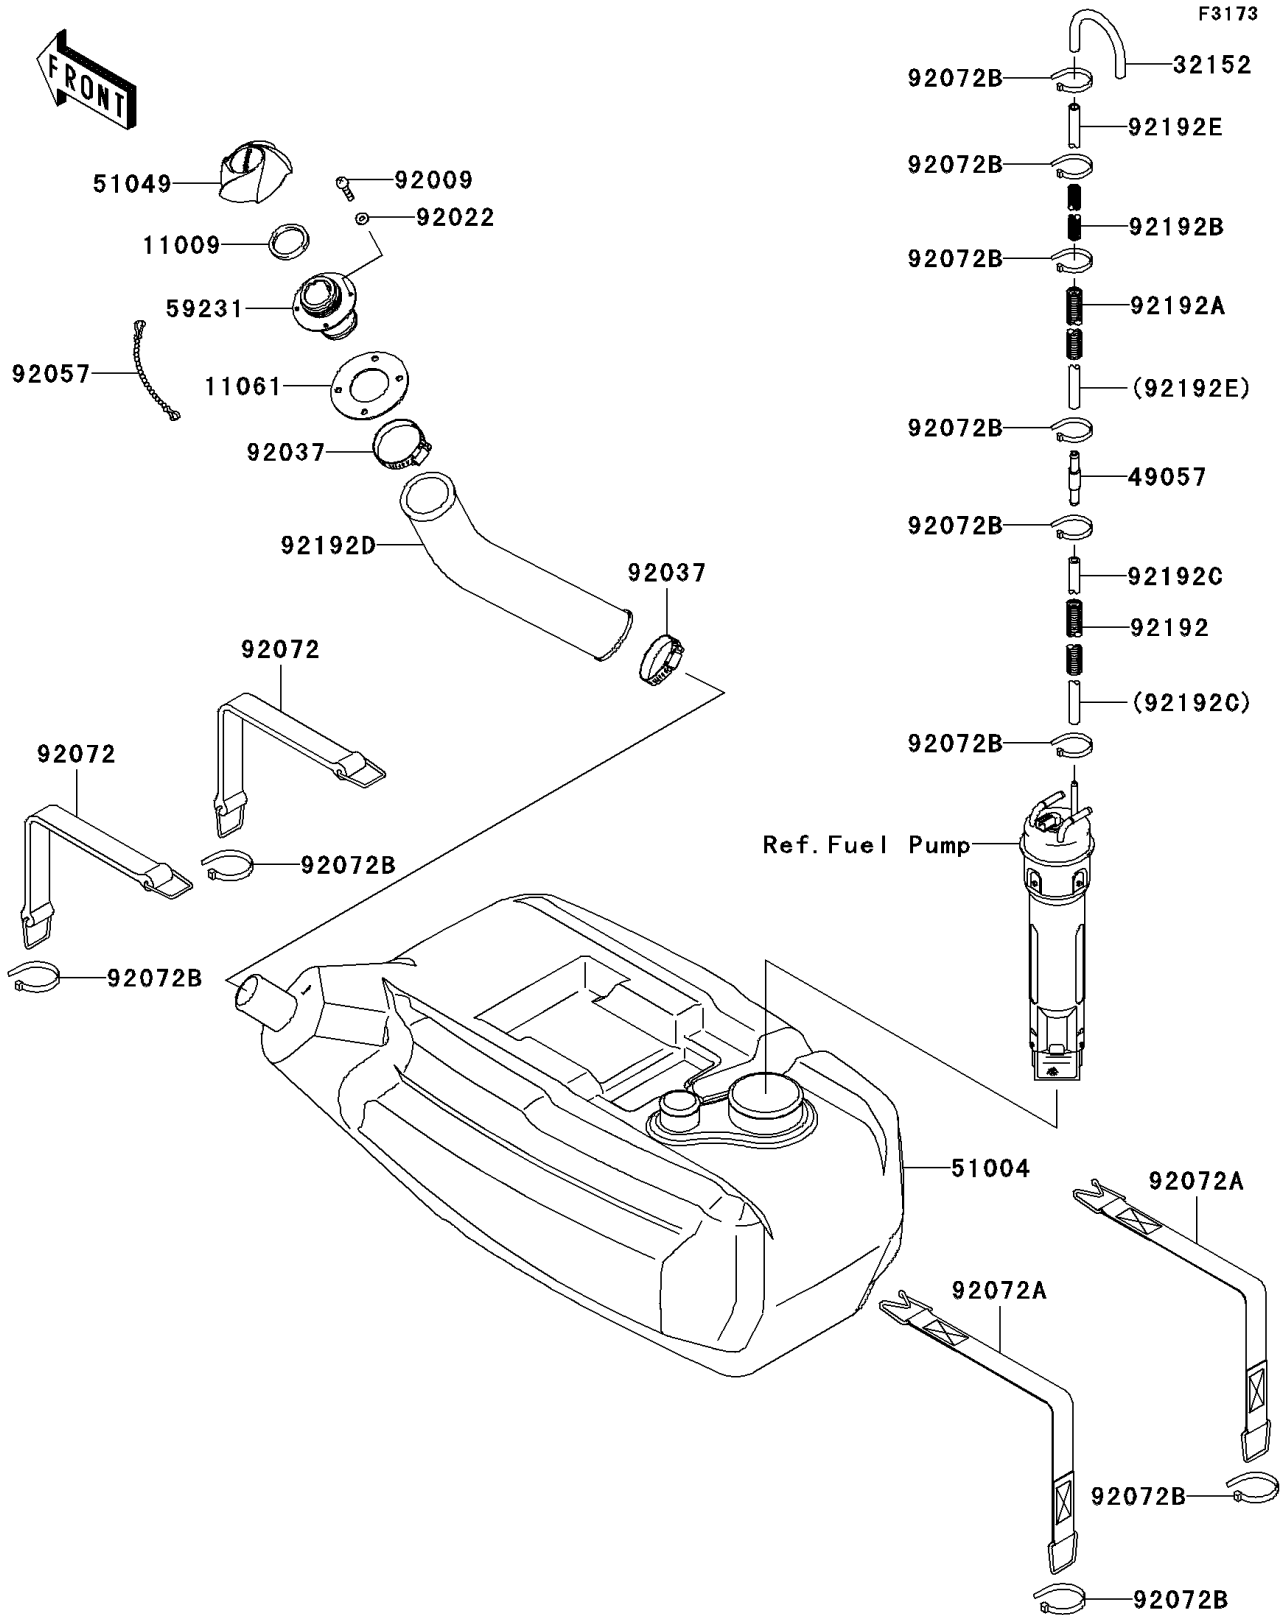

2010 STX PARTS DIAGRAM

Fuel Tank

2010 STX PARTS LIST

Fuel Tank

ITEM NAME	PART NUMBER	QUANTITY
GASKET,TANK CAP (Ref # 11009)	11009-3020	1
GASKET (Ref # 11061)	11061-3701	1
PIPE (Ref # 32152)	32152-3705	1
VALVE-RELIEF (Ref # 49057)	49057-3707	1
TANK-FUEL (Ref # 51004)	51004-3745	1
CAP-TANK,FUEL (Ref # 51049)	51049-3725	1
FILLER,FUEL TANK (Ref # 59231)	59231-3716	1
SCREW,TAPPING,4X16 (Ref # 92009)	92009-3849	1
WASHER (Ref # 92022)	92022-563	1
CLAMP (Ref # 92037)	92037-3009	1
CHAIN,COVER,L=100 (Ref # 92057)	92057-3704	1
BAND (Ref # 92072)	92072-3845	1
BAND (Ref # 92072A)	92072-3850	1
BAND,L=100.08 (Ref # 92072B)	92072-3882	1
TUBE,CORRUGATED,L=120 (Ref # 92192)	92192-3749	1
TUBE,CORRUGATED,L=700 (Ref # 92192A)	92192-3750	1
TUBE,CORRUGATED,L=100 (Ref # 92192B)	92192-3809	1
TUBE,5.8X10.8X100 (Ref # 92192C)	92192-3840	1
TUBE,FUEL TANK-FILLER (Ref # 92192D)	92192-3842	1
TUBE,5.8X10.8X1000 (Ref # 92192E)	92192-3844	1