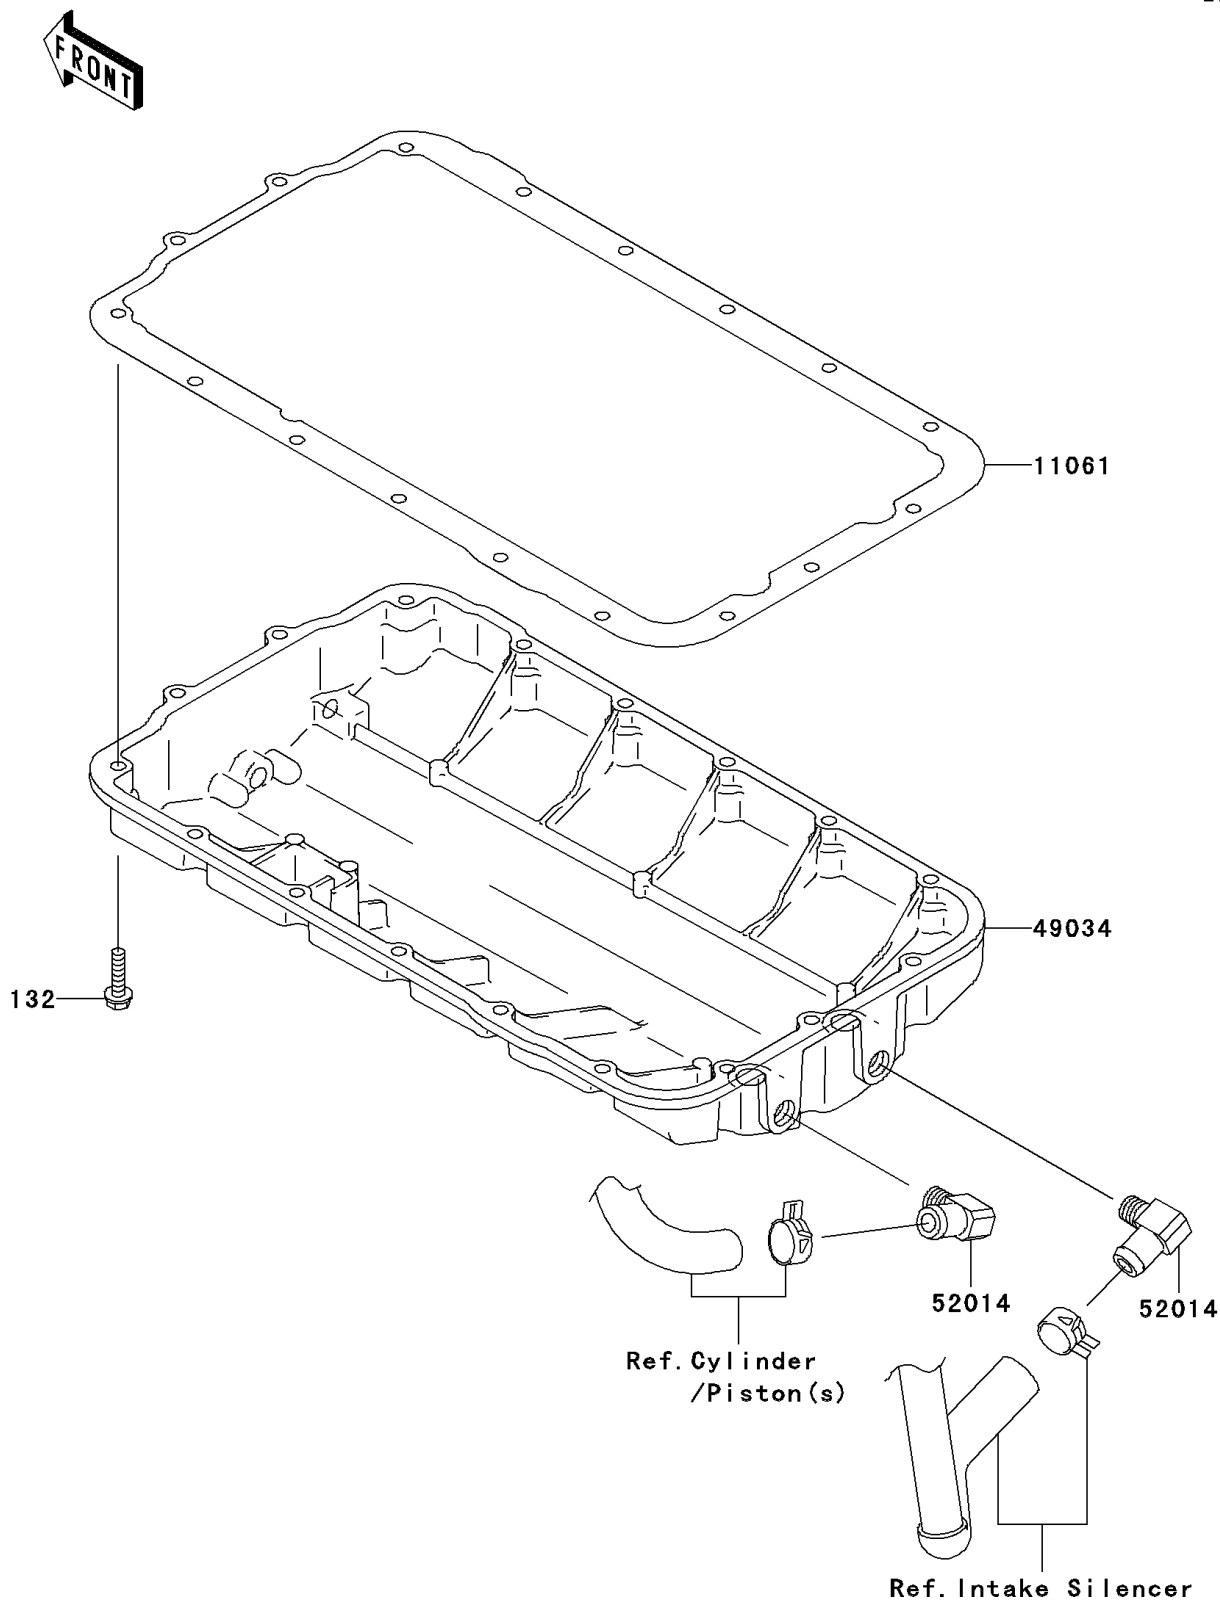

2010 STX PARTS DIAGRAM

Oil Pan

E1434

2010 STX PARTS LIST

Oil Pan

ITEM NAME	PART NUMBER	QUANTITY
GASKET,OIL PAN (Ref # 11061)	11061-3710	1
BOLT-FLANGED-SMALL,6X25 (Ref # 132)	132BD0625	1
PAN-OIL (Ref # 49034)	49034-3702	1
ELBOW (Ref # 52014)	52014-3717	1