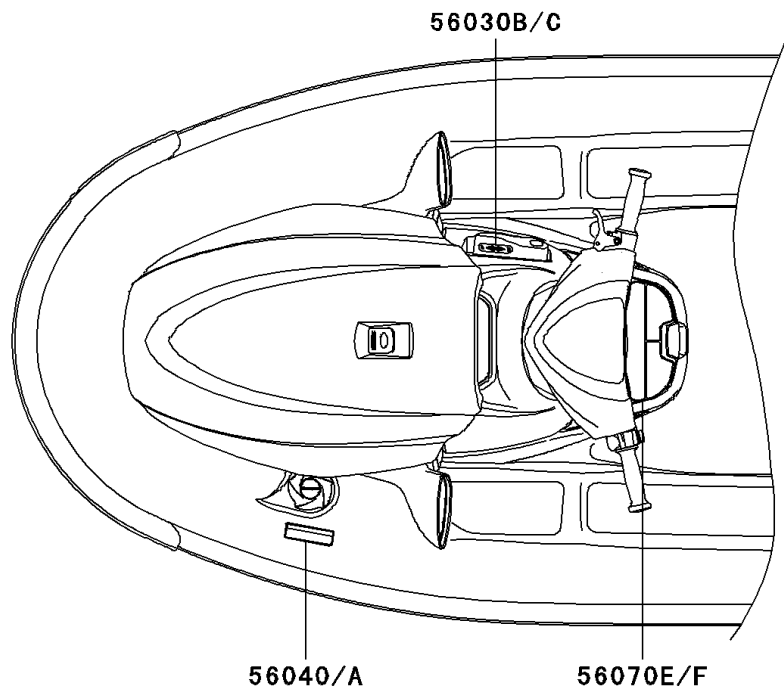

2005 STX-12F PARTS DIAGRAM

Labels

F3183

2005 STX-12F PARTS LIST

Labels

ITEM NAME	PART NUMBER	QUANTITY
LABEL,FIRE EXTINGUISHER (Ref # 56030)	56030-3755	1
LABEL,FIRE EXTINGUISHER(FRENCH (Ref # 56030A)	56030-3757	1
LABEL,REVERSE (Ref # 56030B)	56030-3815	1
LABEL,REVERSE (Ref # 56030C)	56030-3816	1
LABEL-WARNING,GASOLINE (Ref # 56040)	56040-3972	1
LABEL,GASOLINE(FRENCH) (Ref # 56040A)	56040-3978	1
LABEL-WARNING,DAMPER (Ref # 56070)	56070-3876	1
LABEL-WARNING,IMPORTANT SAFETY (Ref # 56070A)	56070-3937	1
LABEL-WARNING,IMPORTANT SAFETY (Ref # 56070B)	56070-3953	1
LABEL-WARNING,GRAB HANDLE&STEP (Ref # 56070C)	56070-3964	1
LABEL-WARNING,GRAB HANDLE&STEP (Ref # 56070D)	56070-3966	1
LABEL-WARNING,TETHER SWITCH (Ref # 56070E)	56070-3970	1
LABEL-WARNING,TETHER SWITCH (Ref # 56070F)	56070-3974	1