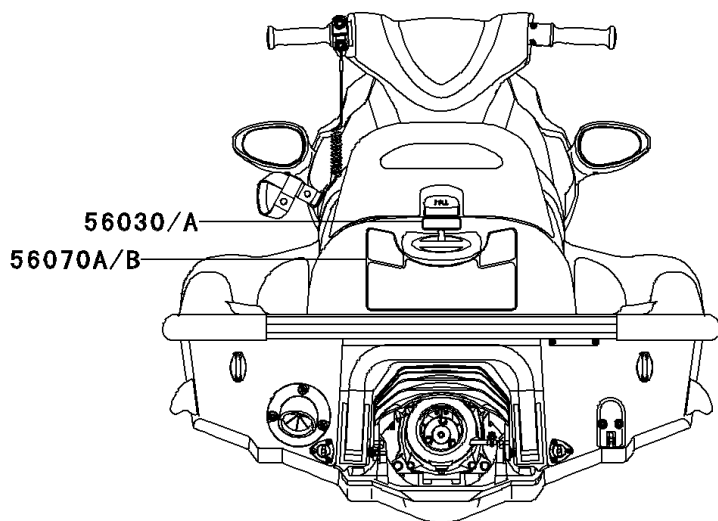

2005 STX-12F PARTS DIAGRAM

Labels

F3183

2005 STX-12F PARTS LIST

Labels

ITEM NAME	PART NUMBER	QUANTITY
LABEL,FIRE EXTINGUISHER (Ref # 56030)	56030-3755	1
LABEL,FIRE EXTINGUISHER(FRENCH (Ref # 56030A)	56030-3757	1
LABEL,REVERSE (Ref # 56030B)	56030-3815	1
LABEL,REVERSE (Ref # 56030C)	56030-3816	1
LABEL-WARNING,GASOLINE (Ref # 56040)	56040-3972	1
LABEL,GASOLINE(FRENCH) (Ref # 56040A)	56040-3978	1
LABEL-WARNING,DAMPER (Ref # 56070)	56070-3876	1
LABEL-WARNING,IMPORTANT SAFETY (Ref # 56070A)	56070-3937	1
LABEL-WARNING,IMPORTANT SAFETY (Ref # 56070B)	56070-3953	1
LABEL-WARNING,GRAB HANDLE&STEP (Ref # 56070C)	56070-3964	1
LABEL-WARNING,GRAB HANDLE&STEP (Ref # 56070D)	56070-3966	1
LABEL-WARNING,TETHER SWITCH (Ref # 56070E)	56070-3970	1
LABEL-WARNING,TETHER SWITCH (Ref # 56070F)	56070-3974	1