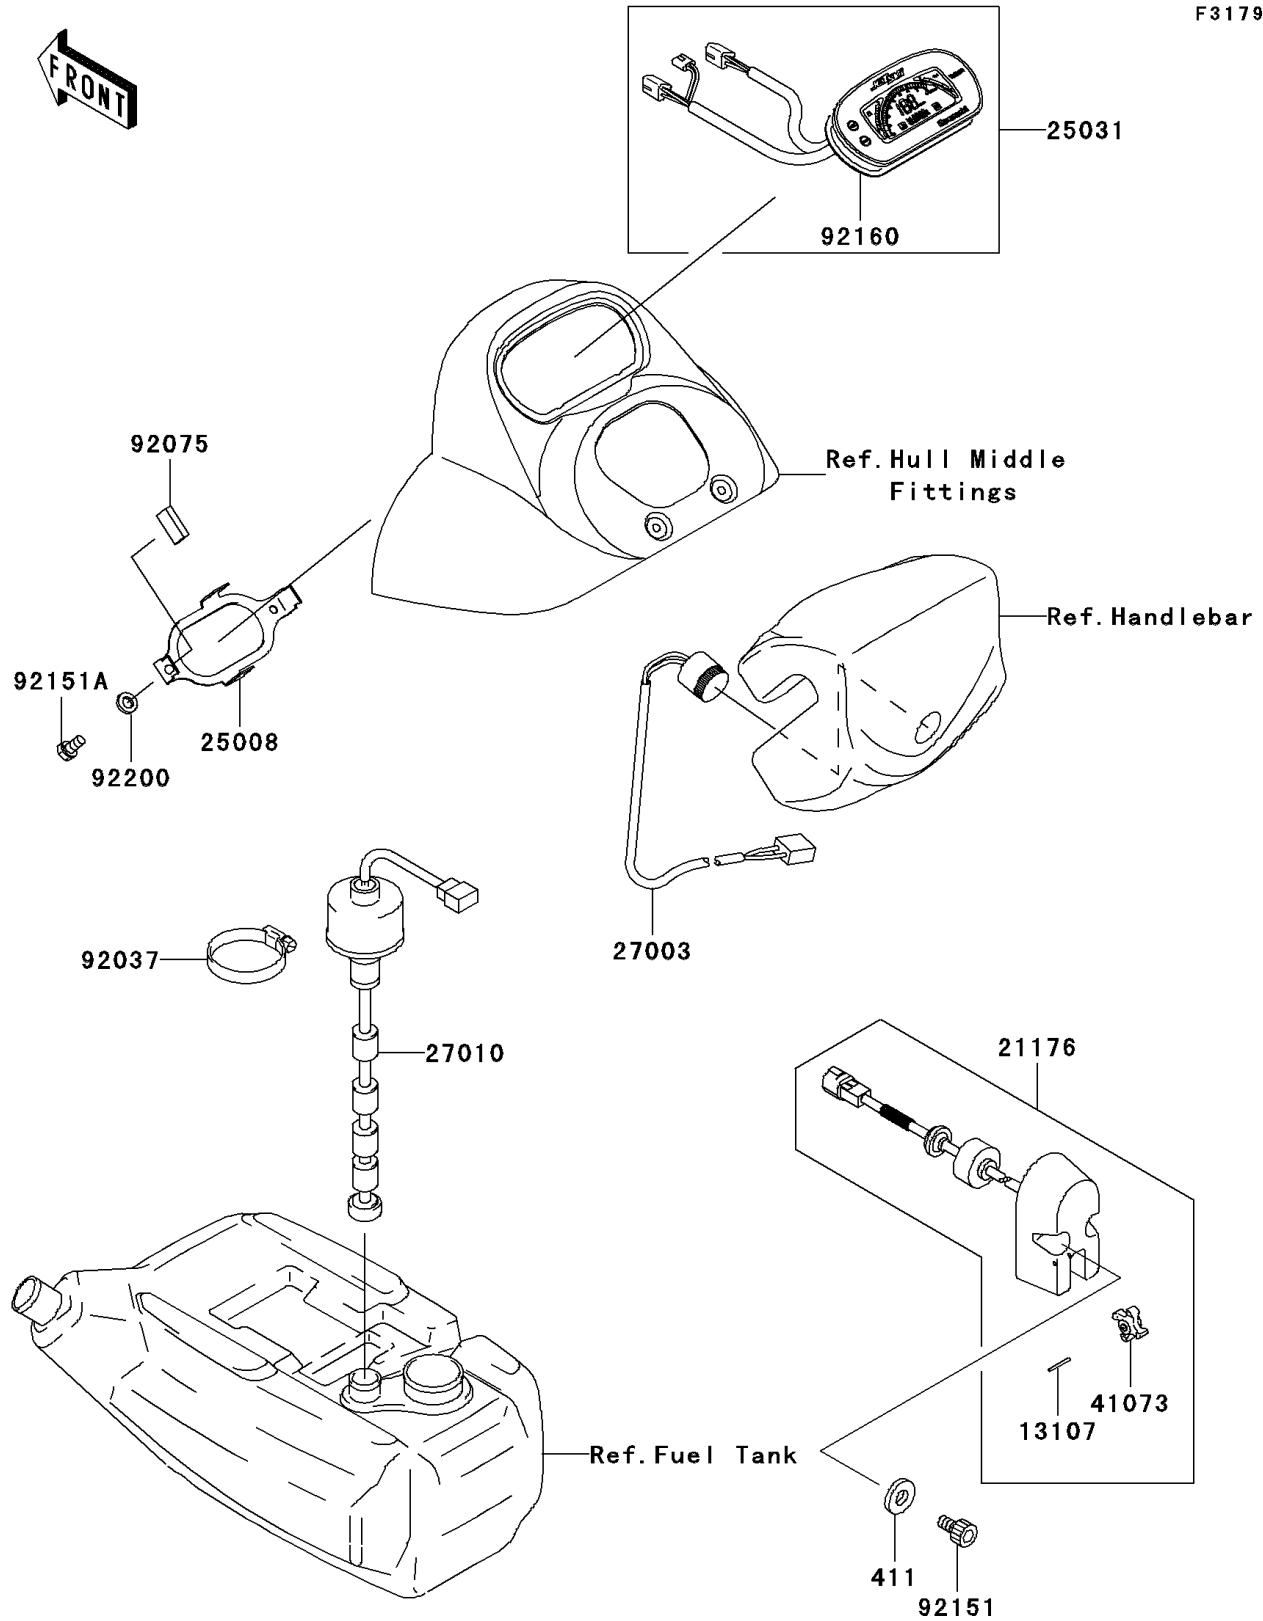

2005 STX-12F PARTS DIAGRAM

Meters

F3179

2005 STX-12F PARTS LIST

Meters

ITEM NAME	PART NUMBER	QUANTITY
SHAFT (Ref # 13107)	13107-3754	1
SENSOR,SPEEDOMETER,F.BLACK (Ref # 21176)	21176-3760-6Z	1
BRACKET-METER (Ref # 25008)	25008-3709	1
METER-ASSY,MILE&KM (Ref # 25031)	25031-3754	1
HORN (Ref # 27003)	27003-3706	1
SWITCH,FUEL LEVEL (Ref # 27010)	27010-3770	1
WHEEL-ASSY,PADDLE (Ref # 41073)	41073-3701	1
WASHER-PLAIN,6MM (Ref # 411)	411S0600	1
CLAMP (Ref # 92037)	92037-3009	1
DAMPER (Ref # 92075)	92075-1446	1
BOLT,6X10 (Ref # 92151)	92151-3704	1
BOLT,5X10 (Ref # 92151A)	92151-3707	1
DAMPER,METER (Ref # 92160)	92160-3881	1
WASHER,5.9X16X1.5 (Ref # 92200)	92200-3714	1