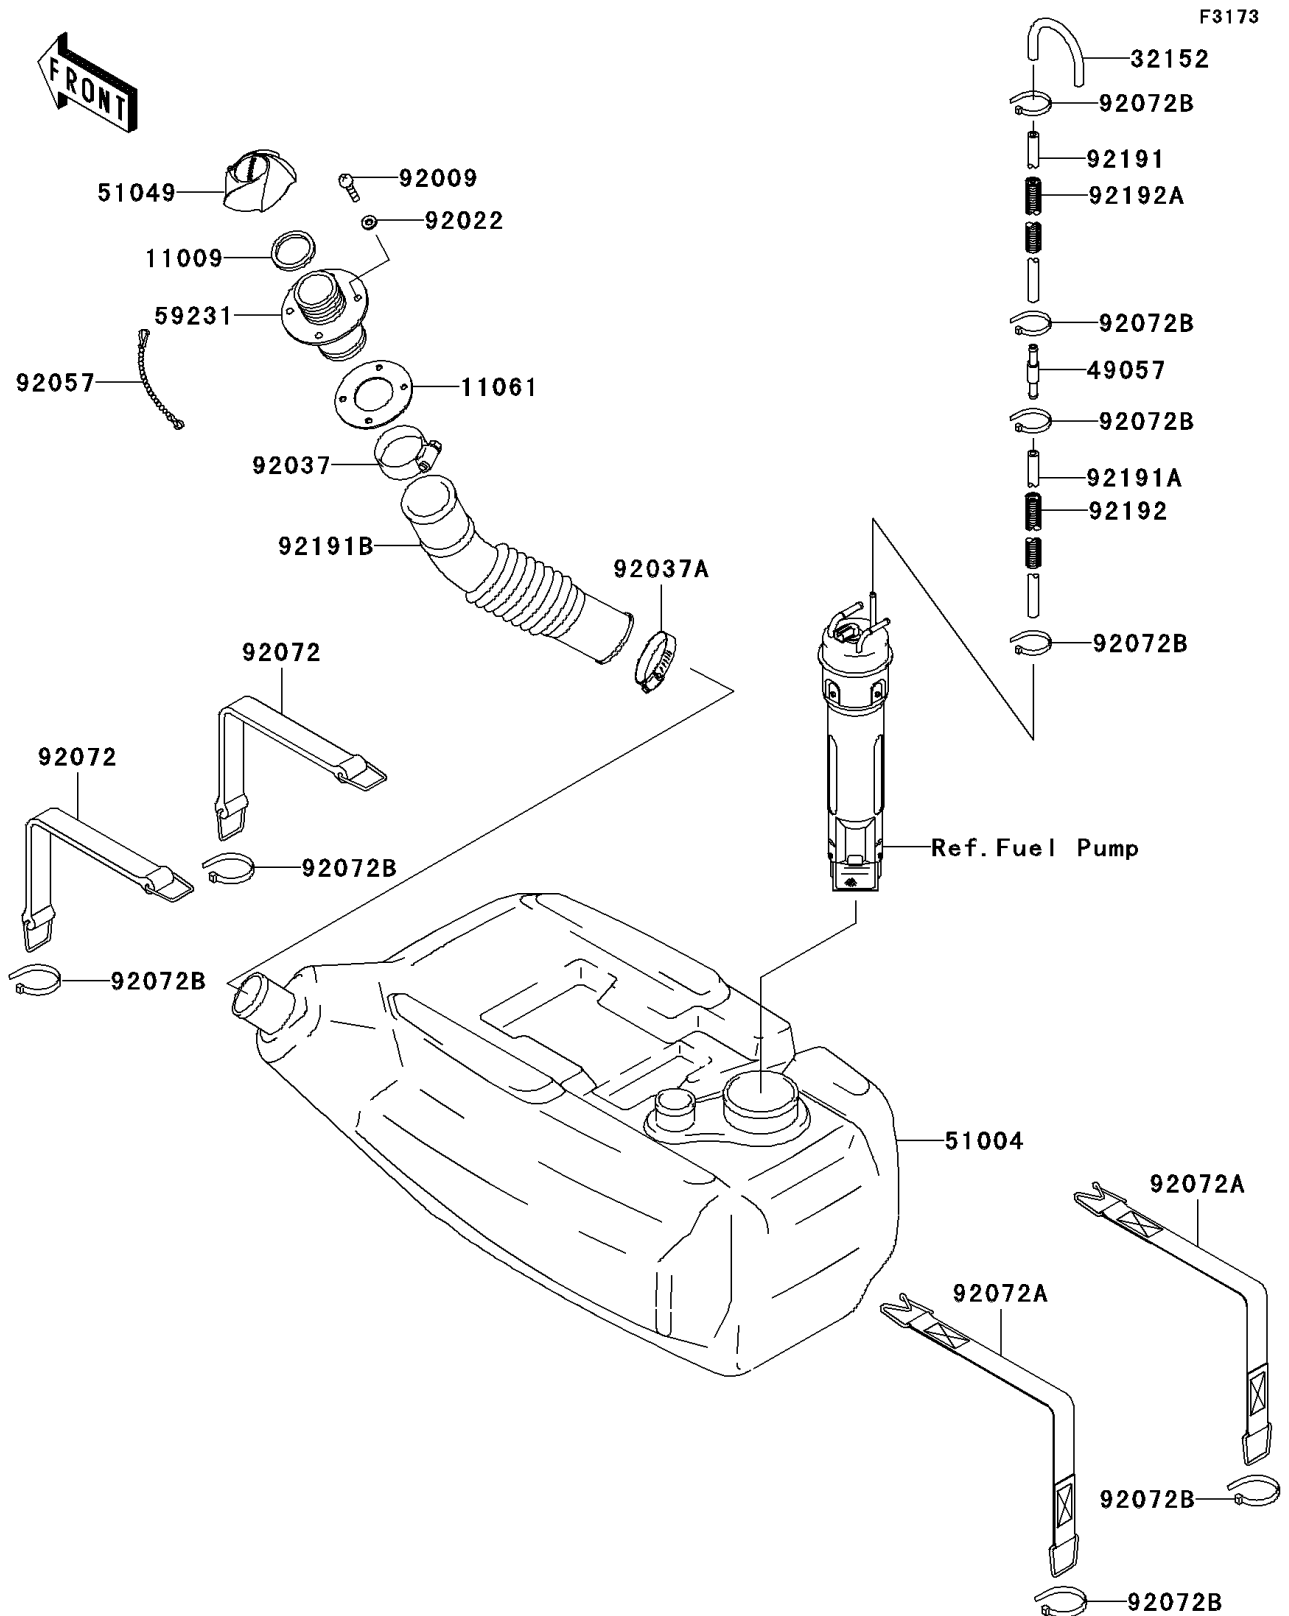

2005 STX-12F PARTS DIAGRAM

Fuel Tank

2005 STX-12F PARTS LIST

Fuel Tank

ITEM NAME	PART NUMBER	QUANTITY
GASKET,TANK CAP (Ref # 11009)	11009-3020	1
GASKET (Ref # 11061)	11061-3701	1
PIPE (Ref # 32152)	32152-3705	1
VALVE-RELIEF (Ref # 49057)	49057-3707	1
TANK-FUEL (Ref # 51004)	51004-3739	1
CAP-TANK,FUEL (Ref # 51049)	51049-3725	1
FILLER,FUEL TANK (Ref # 59231)	59231-3716	1
SCREW,TAPPING,4X16 (Ref # 92009)	92009-3849	1
WASHER (Ref # 92022)	92022-563	1
CLAMP (Ref # 92037)	92037-3009	1
CLAMP (Ref # 92037A)	92037-3738	1
CHAIN,COVER,L=100 (Ref # 92057)	92057-3704	1
BAND (Ref # 92072)	92072-3845	1
BAND (Ref # 92072A)	92072-3850	1
BAND,L=99 (Ref # 92072B)	92072-3871	1
TUBE,5.8X10.8X1000 (Ref # 92191)	92191-3736	1
TUBE,5.8X10.8X100 (Ref # 92191A)	92191-3828	1
TUBE,FUEL TANK - FILLER (Ref # 92191B)	92191-3903	1
TUBE,CORRUGATED,L=120 (Ref # 92192)	92192-3749	1
TUBE,CORRUGATED,L=700 (Ref # 92192A)	92192-3750	1