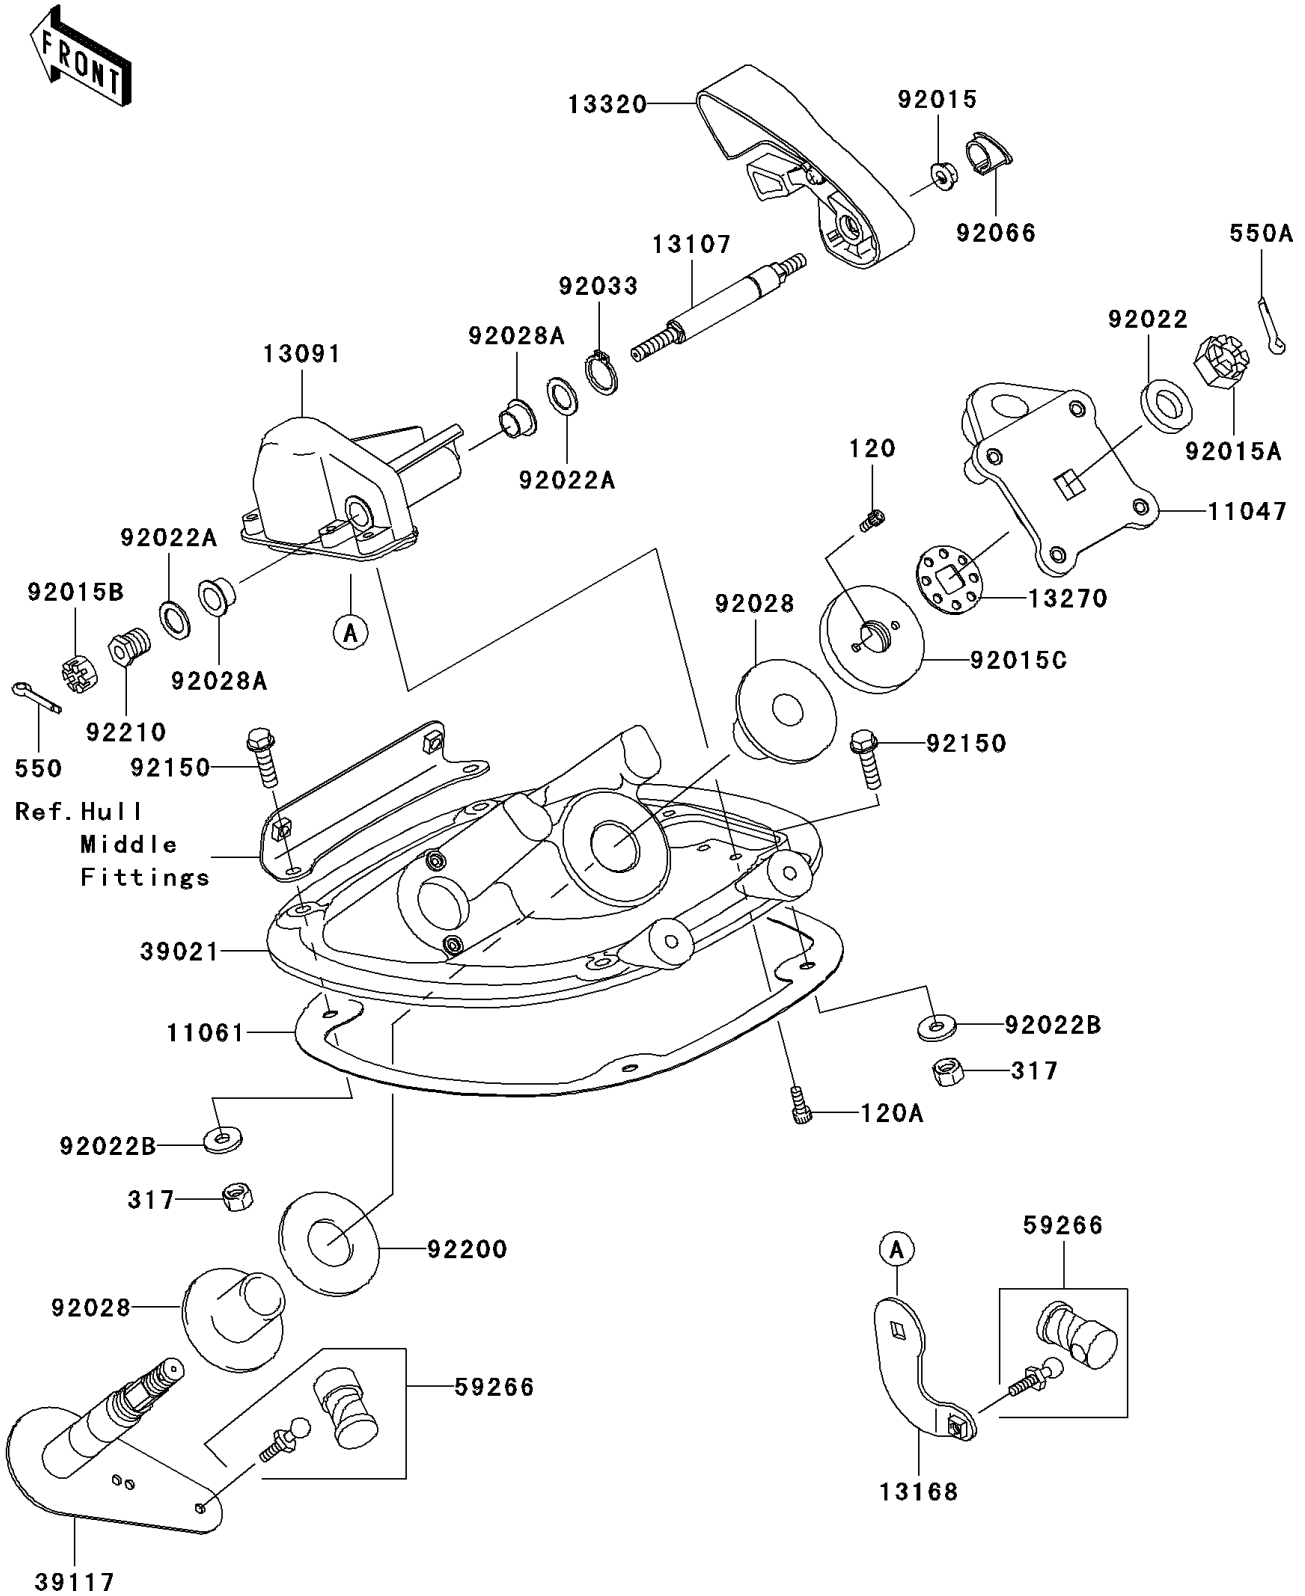

## 2005 STX-12F PARTS DIAGRAM

Handle Pole

F3171

## 2005 STX-12F PARTS LIST

Handle Pole

ITEM NAME	PART NUMBER	QUANTITY
BRACKET,HANDLE HOLDER (Ref # 11047)	11047-3759	1
GASKET,HANDLE POLE BRACKET (Ref # 11061)	11061-3735	1
BOLT-SOCKET,5X10 (Ref # 120)	120R0510	1
BOLT-SOCKET,6X16 (Ref # 120A)	120R0616	1
HOLDER (Ref # 13091)	13091-3809	1
SHAFT (Ref # 13107)	13107-3751	1
LEVER,REVERSE (Ref # 13168)	13168-3750	1
PLATE,STEERING NUT (Ref # 13270)	13270-3808	1
LEVER-ASSY,REVERSE (Ref # 13320)	13320-3716	1
NUT-HEX-SMALL (Ref # 317)	317R0800	1
BRACKET-HANDLE POLE (Ref # 39021)	39021-3714	1
SHAFT-STRG (Ref # 39117)	39117-3713	1
PIN-COTTER (Ref # 550)	550S2020	1
PIN-COTTER,3X35 (Ref # 550A)	550S3035	1
JOINT-BALL (Ref # 59266)	59266-3707	1
NUT,FLANGED,8MM (Ref # 92015)	92015-3709	1
NUT,CASTLE,14MM (Ref # 92015A)	92015-3805	1
NUT,CASTLE,8MM (Ref # 92015B)	92015-3813	1
NUT,STEERING,20MM (Ref # 92015C)	92015-3854	1
WASHER,15X34X2.0 (Ref # 92022)	92022-3738	1
WASHER,15.5X24X1.5 (Ref # 92022A)	92022-3739	1
WASHER,8.4X23X2.5 (Ref # 92022B)	92022-3744	1
BUSHING,STEERING (Ref # 92028)	92028-3748	1
BUSHING (Ref # 92028A)	92028-3755	1
RING-SNAP,15MM (Ref # 92033)	92033-3710	1
PLUG,REVERSE LEVER (Ref # 92066)	92066-3761	1
BOLT,FLANGED,8X30 (Ref # 92150)	92150-3803	1
WASHER,32.5X70X2 (Ref # 92200)	92200-3718	1
NUT,8MM (Ref # 92210)	92210-3703	1