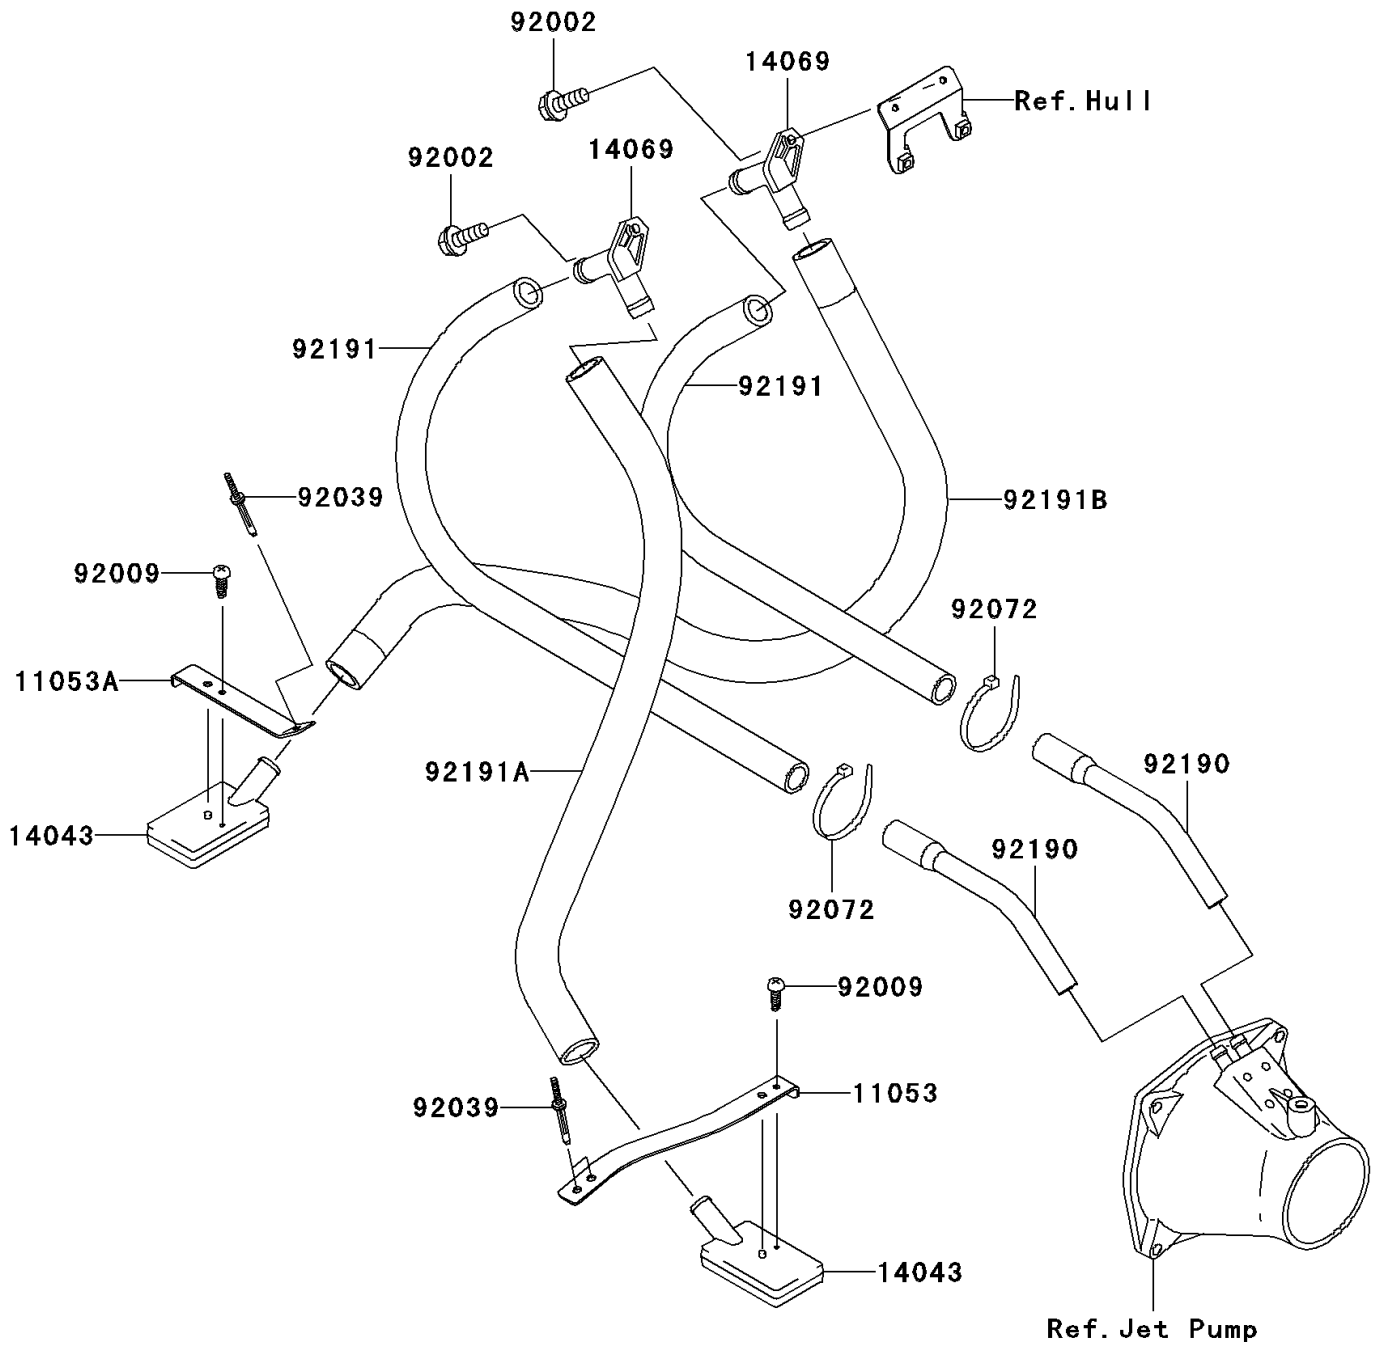

## 2005 STX-12F PARTS DIAGRAM

Bilge System

F3145

## 2005 STX-12F PARTS LIST

Bilge System

ITEM NAME	PART NUMBER	QUANTITY
BRACKET,RR,LH (Ref # 11053)	11053-3744	1
BRACKET,FR,CNT (Ref # 11053A)	11053-3745	1
FILTER (Ref # 14043)	14043-3711	1
BREATHER (Ref # 14069)	14069-3708	1
BOLT,6X16 (Ref # 92002)	92002-3728	1
SCREW,TAPPING,4X14 (Ref # 92009)	92009-3762	1
RIVET (Ref # 92039)	92039-3753	1
BAND,L=188 (Ref # 92072)	92072-1239	1
TUBE,HULL-NOZZLE (Ref # 92190)	92190-3971	1
TUBE,BREATHER-HULL (Ref # 92191)	92191-3988	1
TUBE,FILTER-BREATHER (Ref # 92191A)	92191-3989	1
TUBE,FILTER-BREATHER (Ref # 92191B)	92191-3990	1