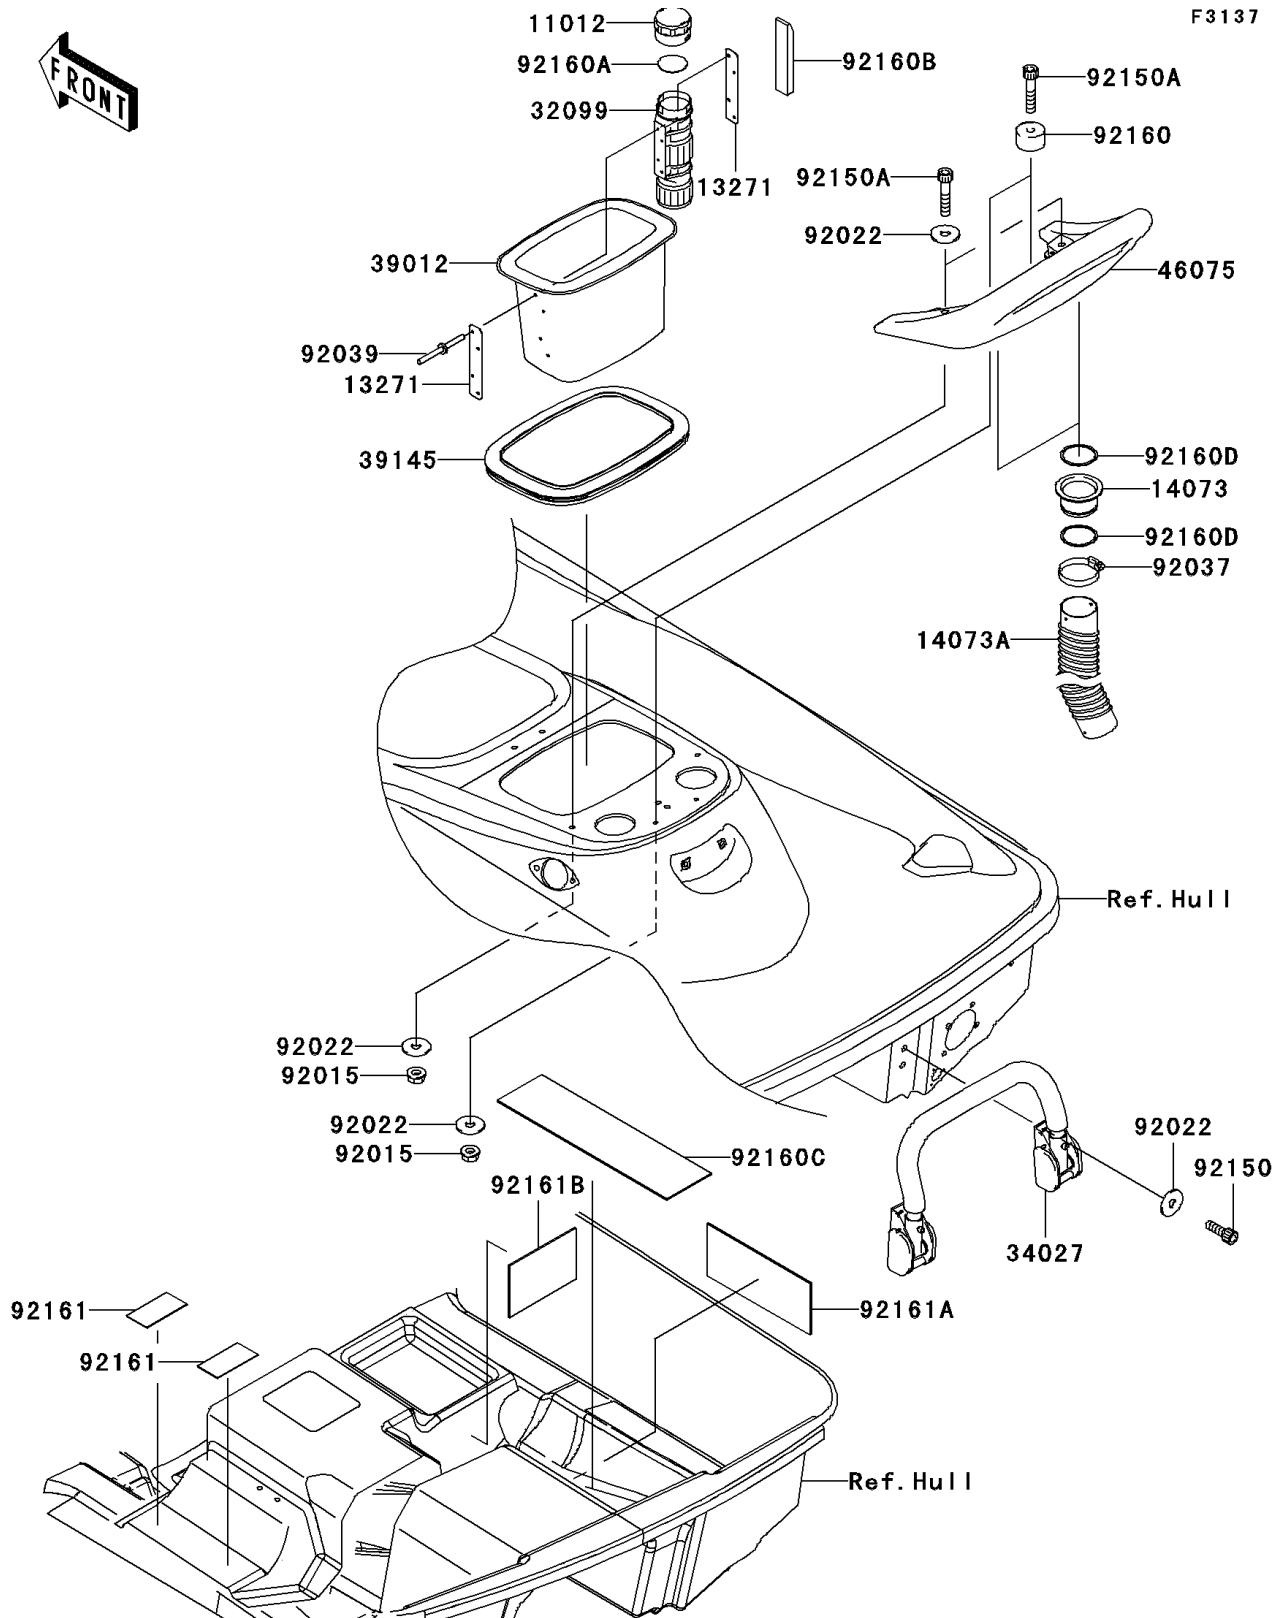

2005 STX-12F PARTS DIAGRAM

Hull Rear Fittings

2005 STX-12F PARTS LIST

Hull Rear Fittings

ITEM NAME	PART NUMBER	QUANTITY
CAP,FIRE EXTINGUISHER (Ref # 11012)	11012-3766	1
PLATE,FIRE EXTINGUISHER (Ref # 13271)	13271-3775	1
DUCT (Ref # 14073)	14073-3798	1
DUCT (Ref # 14073A)	14073-3799	1
CASE,FIRE EXTINGUISHER (Ref # 32099)	32099-3769	1
STEP-ASSY (Ref # 34027)	34027-3707	1
CASE-STORAGE,RR (Ref # 39012)	39012-3727	1
TRIM-SEAL,REAR STORAGE CASE (Ref # 39145)	39145-3783	1
GRIP,RR,F.BLACK (Ref # 46075)	46075-3755-6Z	1
NUT,6MM (Ref # 92015)	92015-3767	1
WASHER,6.5X20X1.5 (Ref # 92022)	92022-3710	1
CLAMP (Ref # 92037)	92037-3738	1
RIVET (Ref # 92039)	92039-3783	1
BOLT,SOCKET,6X18 (Ref # 92150)	92150-3775	1
BOLT,SOCKET,6X30 (Ref # 92150A)	92150-3822	1
DAMPER (Ref # 92160)	92160-3738	1
DAMPER (Ref # 92160A)	92160-3814	1
DAMPER (Ref # 92160B)	92160-3821	1
DAMPER (Ref # 92160C)	92160-3839	1
DAMPER (Ref # 92160D)	92160-3910	1
DAMPER (Ref # 92161)	92161-3728	1
DAMPER (Ref # 92161A)	92161-3744	1
DAMPER (Ref # 92161B)	92161-3745	1