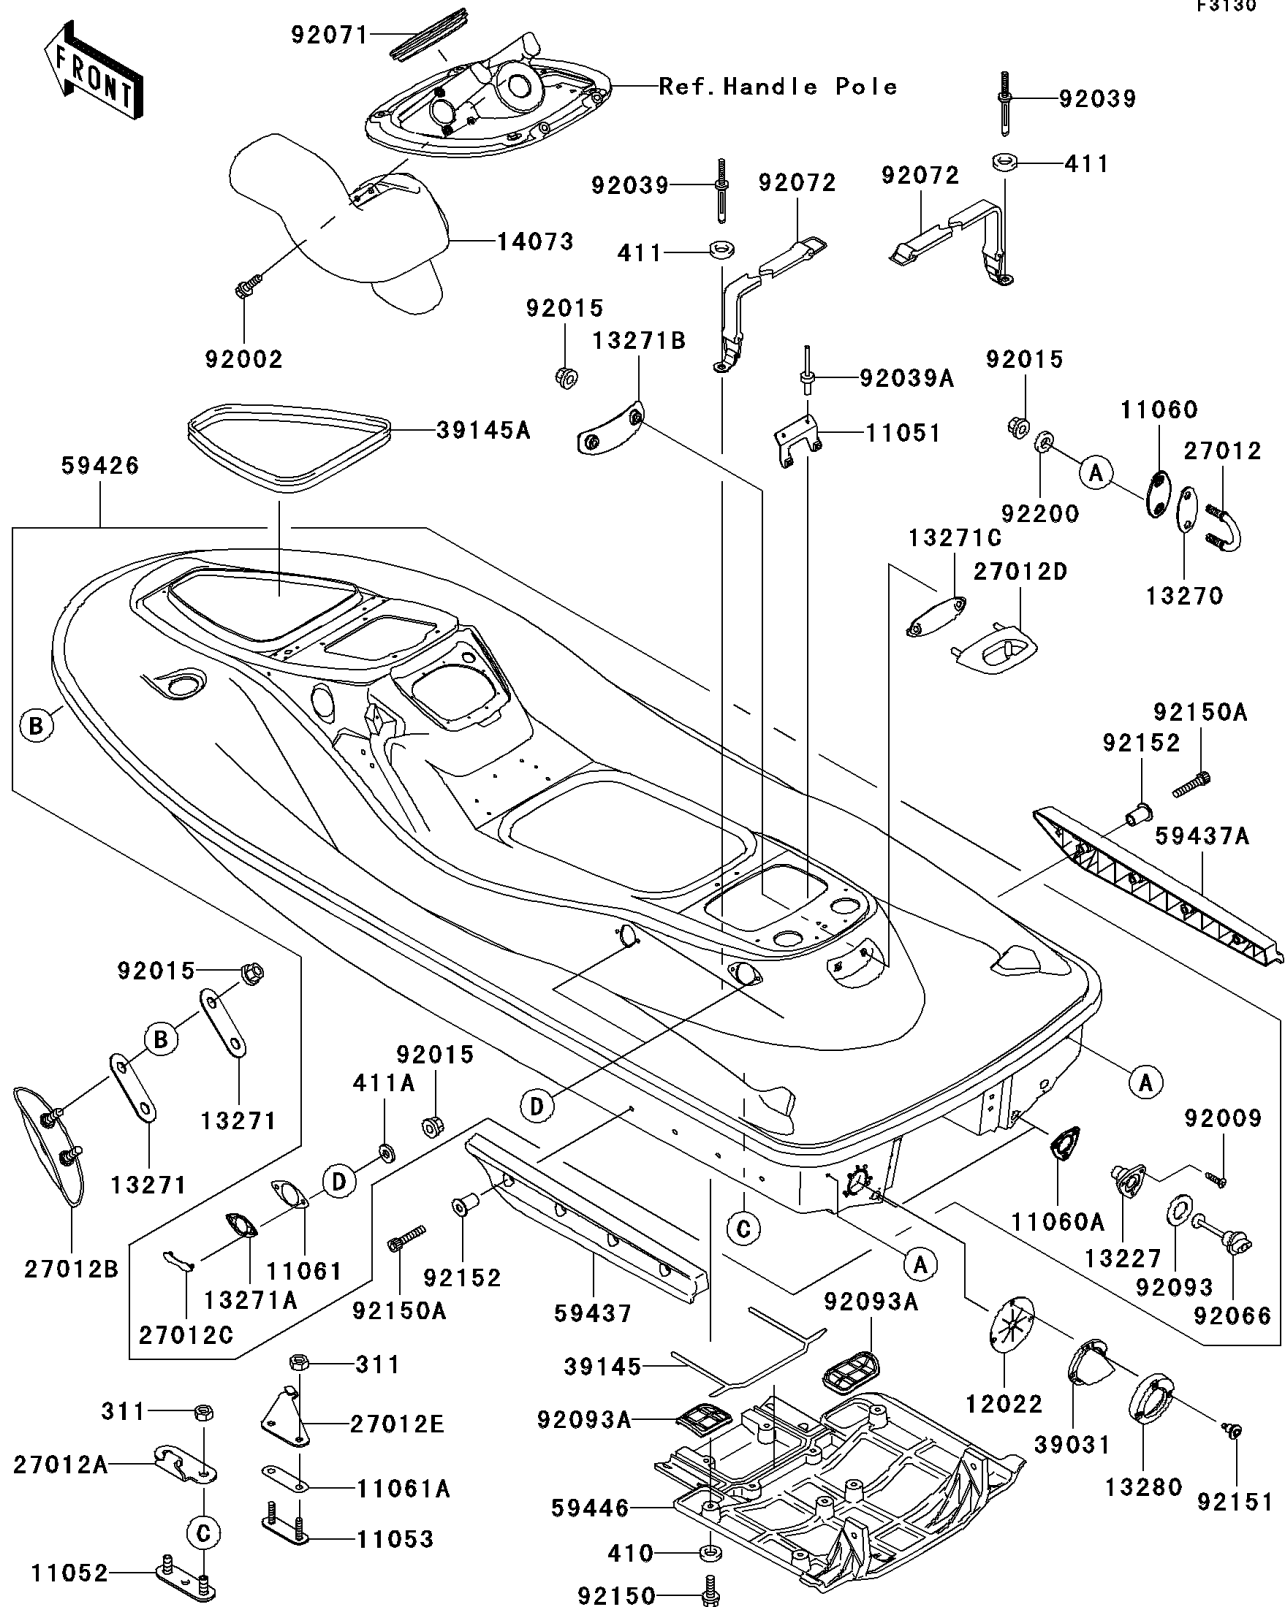

2005 STX-12F PARTS DIAGRAM

Hull

F3130

2005 STX-12F PARTS LIST

Hull

ITEM NAME	PART NUMBER	QUANTITY
BRACKET,BREATHER-BILGE (Ref # 11051)	11051-3802	1
BRACKET,RR DUCT (Ref # 11052)	11052-3712	1
BRACKET (Ref # 11053)	11053-3746	1
GASKET,U HOOK,RR (Ref # 11060)	11060-3800	1
GASKET,DRAIN PLUG (Ref # 11060A)	11060-3801	1
GASKET,CARGO HOOK (Ref # 11061)	11061-3730	1
GASKET (Ref # 11061A)	11061-3731	1
VALVE-REED (Ref # 12022)	12022-3712	1
HOUSING,DRAIN PLUG,F.BLACK (Ref # 13227)	13227-3721-6Z	1
PLATE (Ref # 13270)	13270-3860	1
PLATE (Ref # 13271)	13271-3724	1
PLATE,CARGO NET HOOK (Ref # 13271A)	13271-3755	1
PLATE,REAR TOWING HOOK (Ref # 13271B)	13271-3859	1
PLATE (Ref # 13271C)	13271-3889	1
HOLDER,EXHAUST VALVE (Ref # 13280)	13280-3718	1
DUCT (Ref # 14073)	14073-3801	1
HOOK (Ref # 27012)	27012-3797	1
HOOK (Ref # 27012A)	27012-3816	1
HOOK,BOW,F.BLACK (Ref # 27012B)	27012-3822-6Z	1
HOOK,CARGO NET,G.SILVER (Ref # 27012C)	27012-3828-F2	1
HOOK,REAR TOWING,F.BLACK (Ref # 27012D)	27012-3836-6Z	1
HOOK,WATER MUFLER,RH (Ref # 27012E)	27012-3849	1
CAP-END (Ref # 39031)	39031-3708	1
TRIM-SEAL,JET PUMP COVER (Ref # 39145)	39145-3768	1
TRIM-SEAL,L=1412 (Ref # 39145A)	39145-3787	1
HULL-COMP,J.WHITE (Ref # 59426)	59426-3940-8C	1
STABILIZER,LH,F.BLACK (Ref # 59437)	59437-3735-6Z	1
STABILIZER,RH,F.BLACK (Ref # 59437A)	59437-3736-6Z	1
COVER-JET PUMP (Ref # 59446)	59446-3758	1