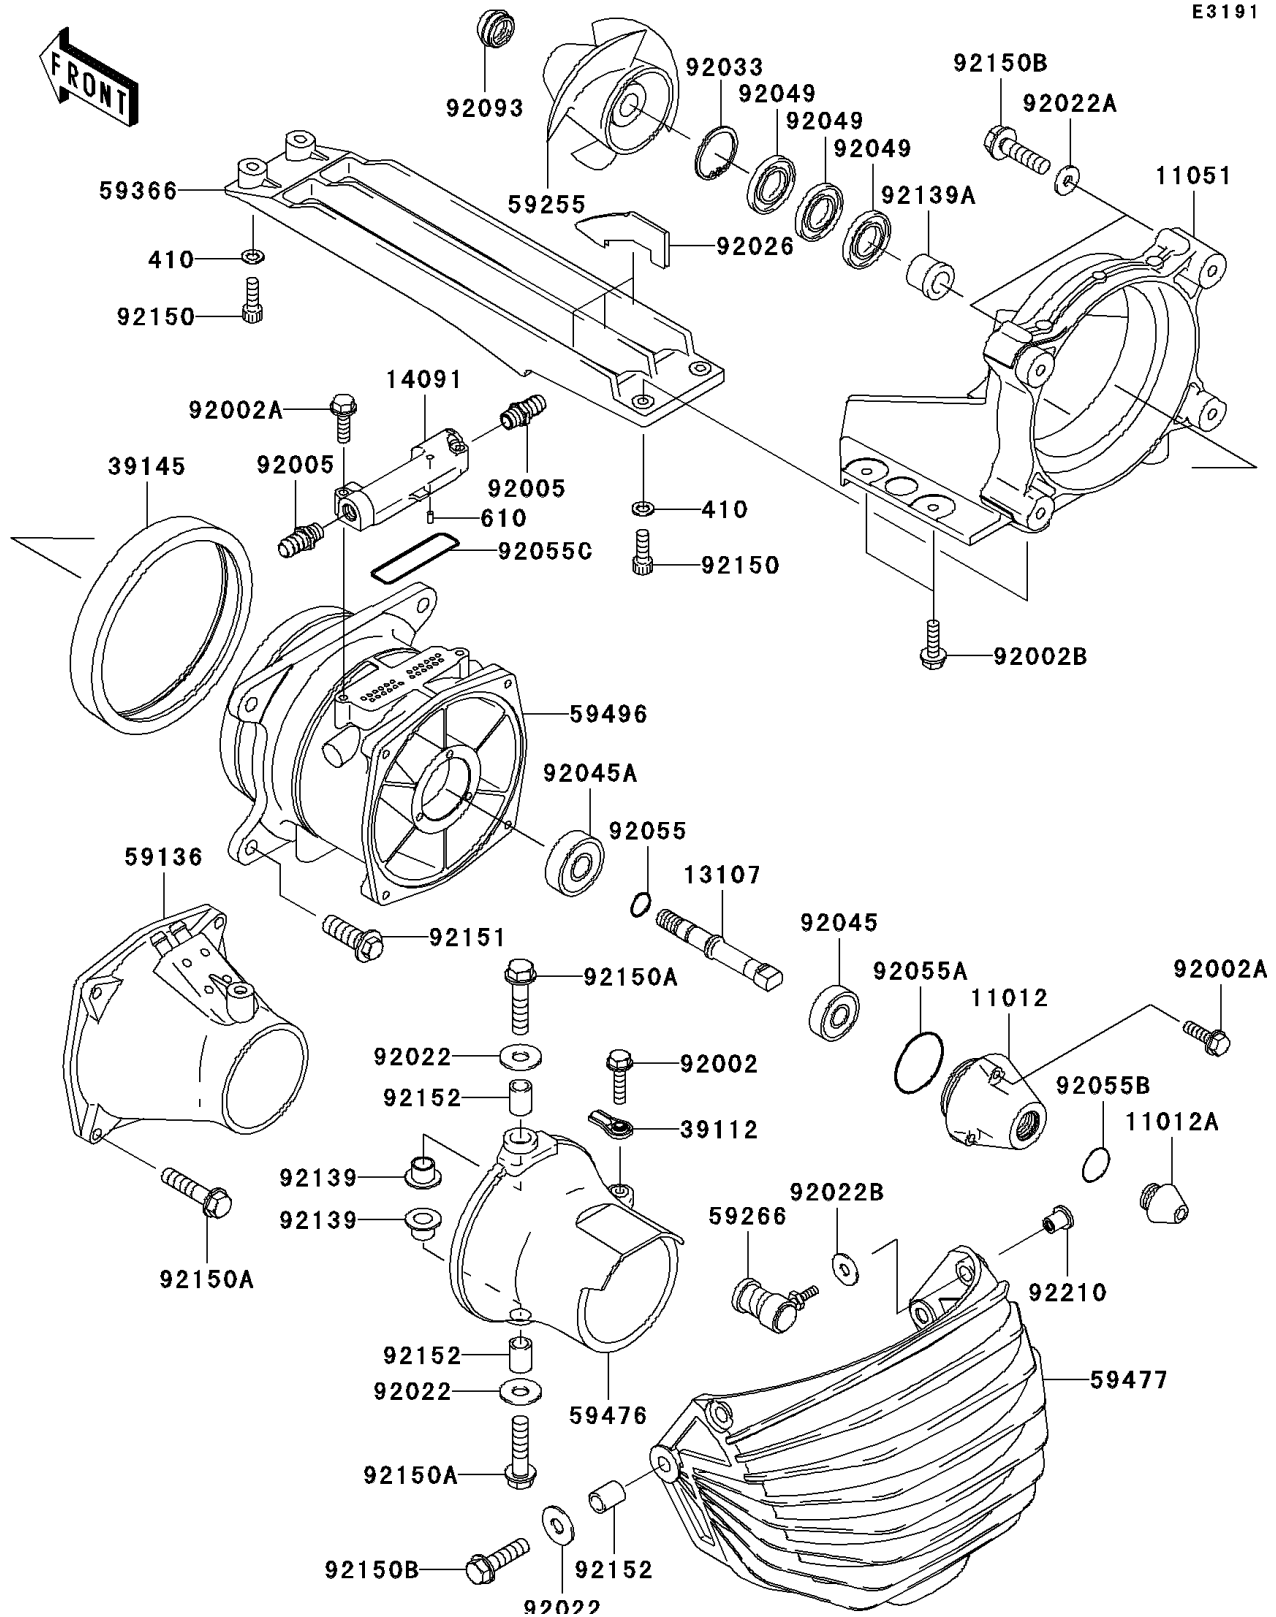

## 2005 STX-12F PARTS DIAGRAM

Jet Pump

E3191

## 2005 STX-12F PARTS LIST

Jet Pump

ITEM NAME	PART NUMBER	QUANTITY
CAP (Ref # 11012)	11012-3785	1
CAP (Ref # 11012A)	11012-3786	1
BRACKET (Ref # 11051)	11051-3763	1
SHAFT,JETPUMP (Ref # 13107)	13107-3752	1
COVER,VANE GUIDE (Ref # 14091)	14091-3754	1
RODEND-TIE (Ref # 39112)	39112-3703	1
TRIM-SEAL (Ref # 39145)	39145-3742	1
WASHER-PLAIN-SMALL,6MM (Ref # 410)	410S0600	1
NOZZLE-PUMP (Ref # 59136)	59136-3760	1
IMPELLER-COMP (Ref # 59255)	59255-3728	1
JOINT-BALL (Ref # 59266)	59266-3707	1
GRATE (Ref # 59366)	59366-3719	1
NOZZLE-STRG (Ref # 59476)	59476-3742	1
BUCKET-REVERSE (Ref # 59477)	59477-3710	1
VANE-GUIDE (Ref # 59496)	59496-3756	1
BOLT,6X25 (Ref # 92002)	92002-3714	1
BOLT,6X30 (Ref # 92002A)	92002-3726	1
BOLT,6X20 (Ref # 92002B)	92002-3755	1
FITTING (Ref # 92005)	92005-3714	1
WASHER,PLAIN (Ref # 92022)	92022-3026	1
WASHER,8.4X23X2.5 (Ref # 92022A)	92022-3744	1
WASHER (Ref # 92022B)	92022-567	1
SPACER (Ref # 92026)	92026-3742	1
RING-SNAP (Ref # 92033)	92033-3730	1
BEARING-BALL,62022RD (Ref # 92045)	92045-3721	1
BEARING-BALL,6303R-6 (Ref # 92045A)	92045-3740	1
SEAL-OIL (Ref # 92049)	92049-3739	1
RING-O,13.0X1.9 (Ref # 92055)	92055-1011	1
RING-O (Ref # 92055A)	92055-3741	1

## 2005 STX-12F PARTS LIST

Jet Pump

ITEM NAME	PART NUMBER	QUANTITY
RING-O (Ref # 92055B)	92055-3744	1
RING-O,70.2X74.0X1.90 (Ref # 92055C)	92055-3765	1
SEAL (Ref # 92093)	92093-3749	1
BUSHING (Ref # 92139)	92139-3701	1
BUSHING (Ref # 92139A)	92139-3715	1
BOLT,SOCKET,6X18 (Ref # 92150)	92150-3775	1
BOLT,8X35 (Ref # 92150A)	92150-3792	1
BOLT,FLANGED,8X30 (Ref # 92150B)	92150-3803	1
BOLT,10X30 (Ref # 92151)	92151-3706	1
COLLAR,8.2X11.8X15 (Ref # 92152)	92152-3703	1
NUT,6MM (Ref # 92210)	92210-3765	1
ROLLER,4X8 (Ref # 610)	610A0408	1