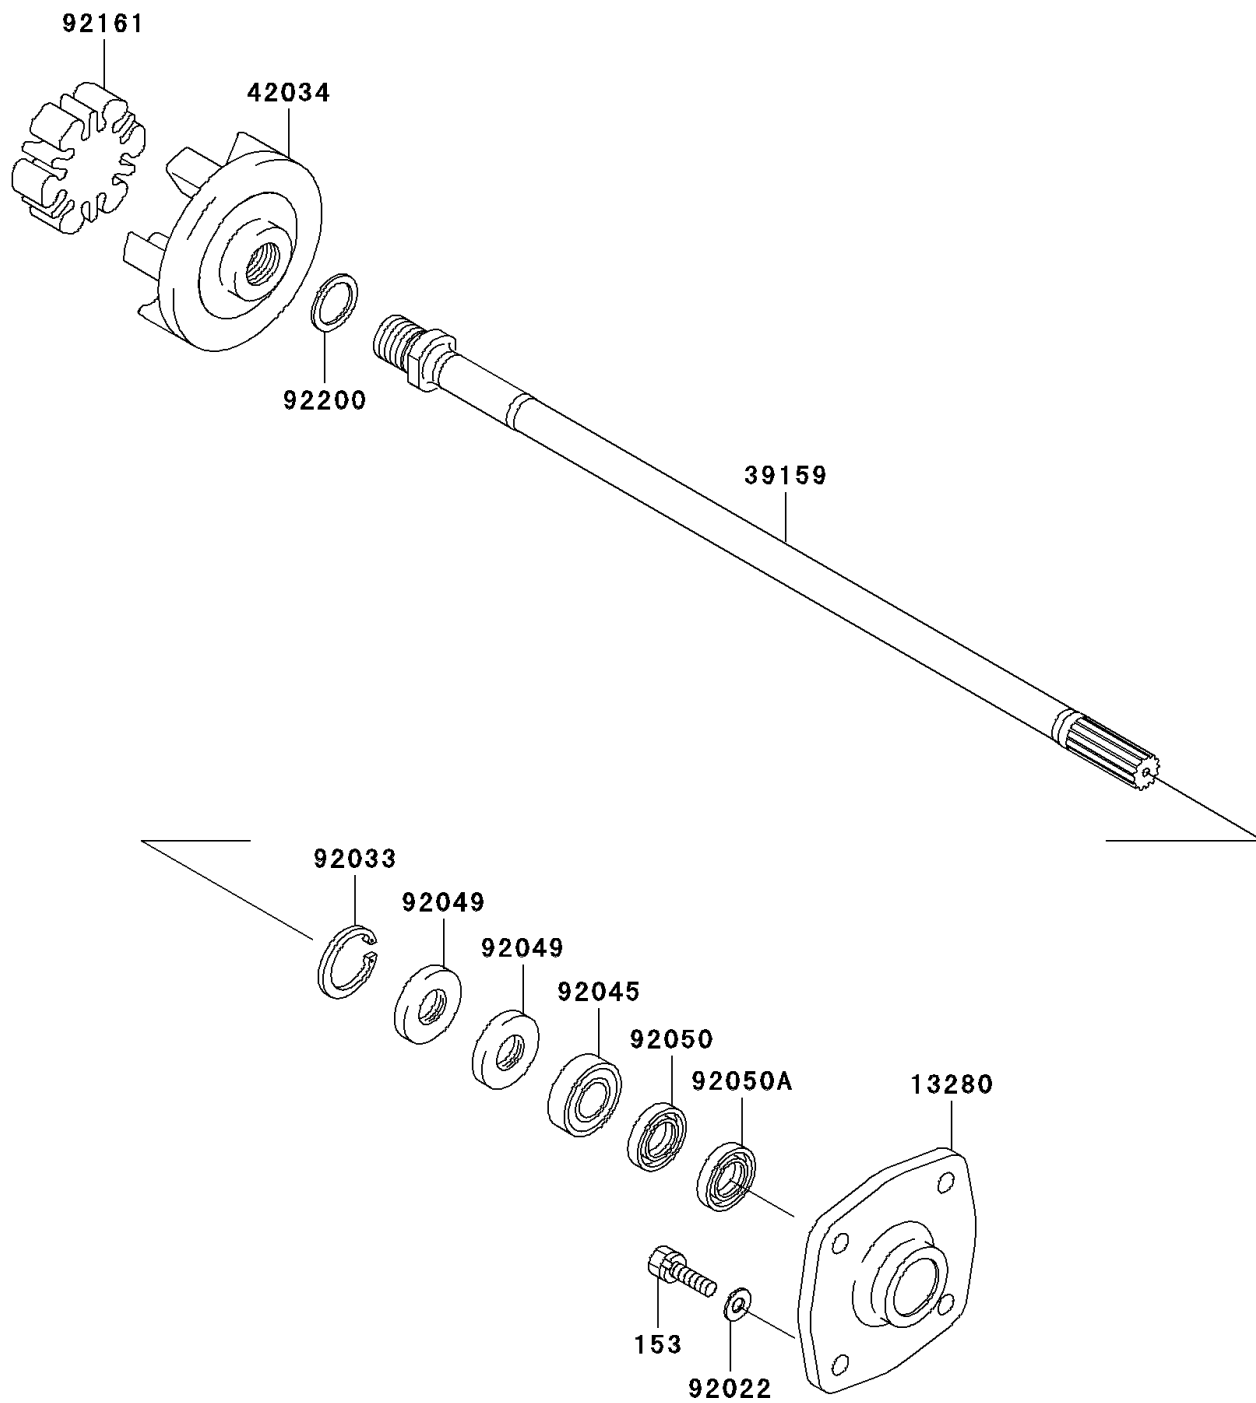

2005 STX-12F PARTS DIAGRAM

Drive Shaft

E3134

2005 STX-12F PARTS LIST

Drive Shaft

ITEM NAME	PART NUMBER	QUANTITY
HOLDER (Ref # 13280)	13280-3730	1
BOLT-WS-SMALL,8X30 (Ref # 153)	153R0830	1
SHAFT-DRIVE (Ref # 39159)	39159-3739	1
COUPLING (Ref # 42034)	42034-3711	1
WASHER,8.2X18X1.5 (Ref # 92022)	92022-1964	1
RING-SNAP,42MM (Ref # 92033)	92033-3713	1
BEARING-BALL,60042RD (Ref # 92045)	92045-3705	1
SEAL-OIL,S620426 (Ref # 92049)	92049-3707	1
SEAL-OIL,SCY20368 (Ref # 92050)	92050-502	1
SEAL-OIL,SC20367 (Ref # 92050A)	92050-503	1
DAMPER (Ref # 92161)	92161-3711	1
WASHER,24X32X2.0 (Ref # 92200)	92200-3739	1