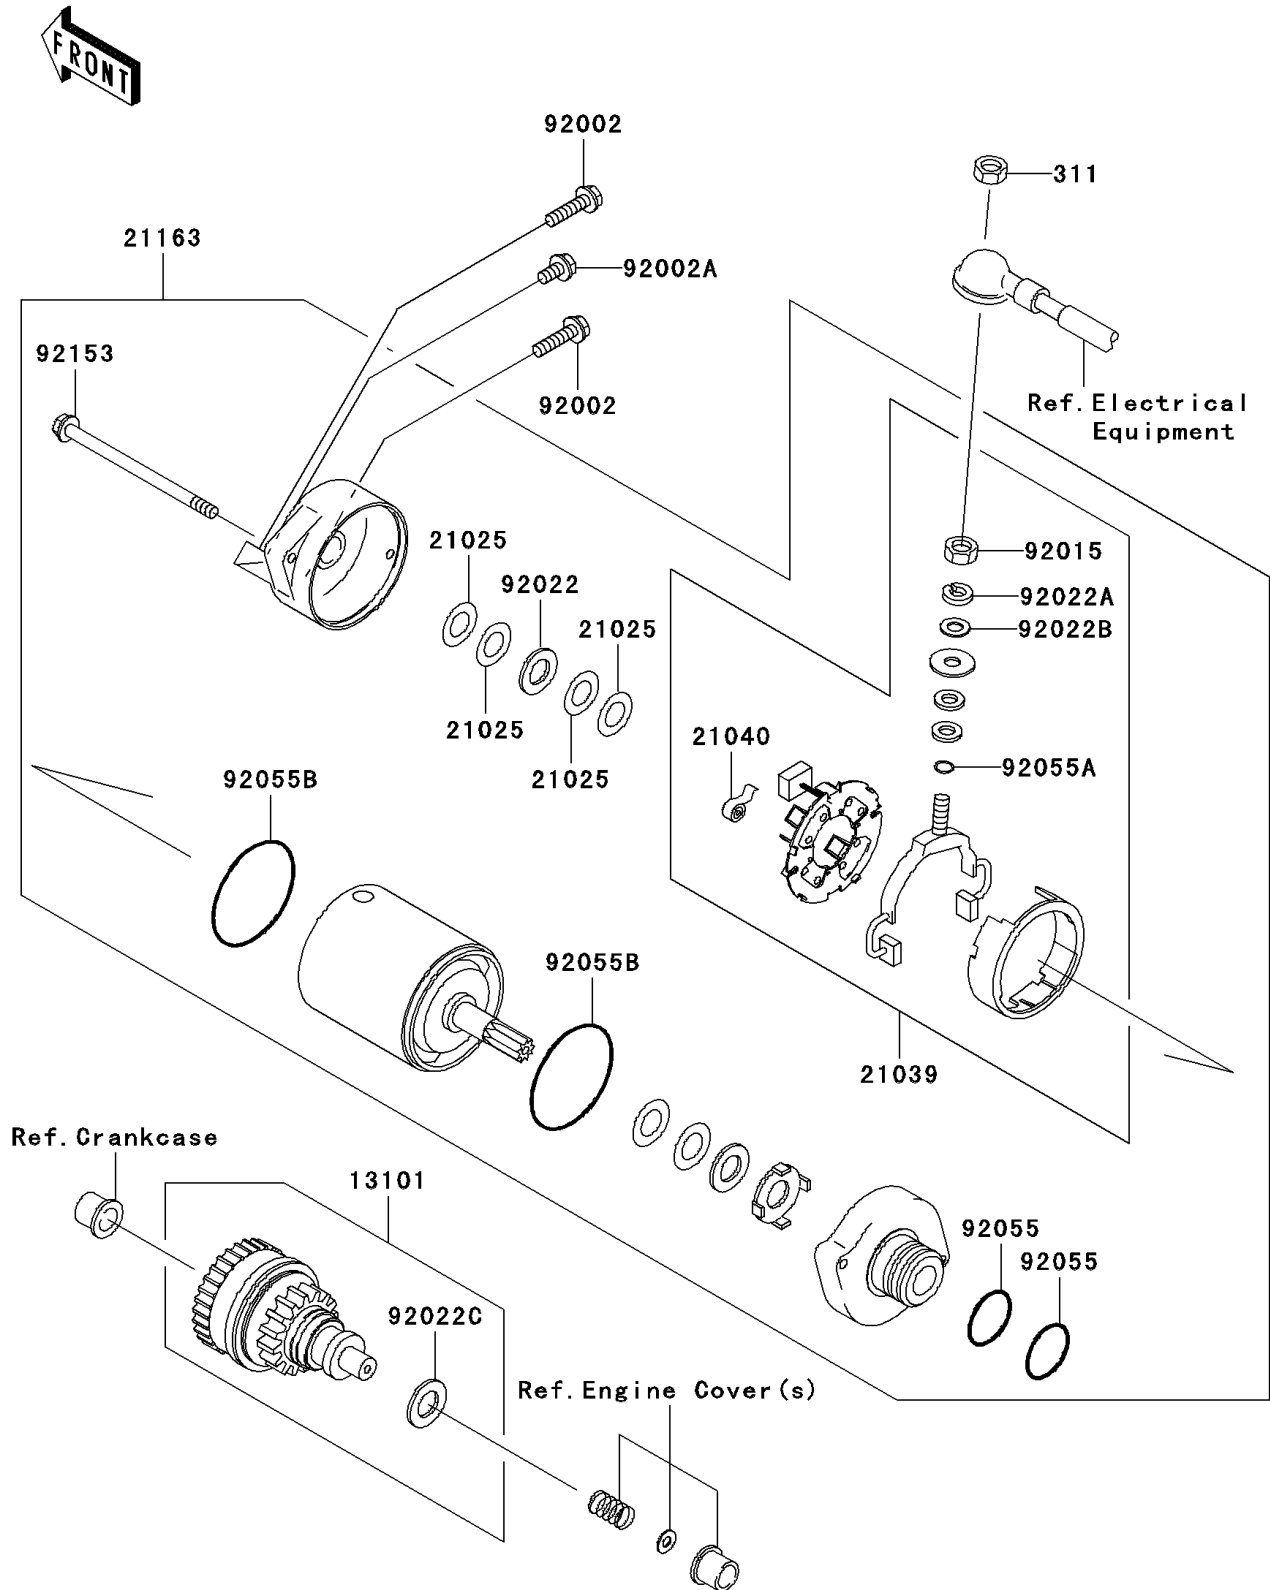

2005 STX-12F PARTS DIAGRAM

Starter Motor

E1840

2005 STX-12F PARTS LIST

Starter Motor

ITEM NAME	PART NUMBER	QUANTITY
GEAR-ASSY (Ref # 13101)	13101-3710	1
WASHER,9.1X18X0.2 (Ref # 21025)	21025-011	1
BRUSH,CARBON (Ref # 21039)	21039-3703	1
SPRING-BRUSH (Ref # 21040)	21040-1055	1
STARTER-ELECTRIC (Ref # 21163)	21163-3720	1
NUT-HEX,6MM (Ref # 311)	311R0600	1
BOLT,6X25 (Ref # 92002)	92002-3714	1
BOLT,6X12 (Ref # 92002A)	92002-3763	1
NUT,6MM (Ref # 92015)	92015-3710	1
WASHER,9.1X18X0.8 (Ref # 92022)	92022-1132	1
WASHER,6MM (Ref # 92022A)	92022-3711	1
WASHER,6MM (Ref # 92022B)	92022-3713	1
WASHER,12X24X1.0 (Ref # 92022C)	92022-3731	1
RING-O (Ref # 92055)	92055-1276	1
RING-O,4.5X2.0 (Ref # 92055A)	92055-1370	1
RING-O,STARTER MOTOR (Ref # 92055B)	92055-1381	1
BOLT,STARTER (Ref # 92153)	92153-3712	1