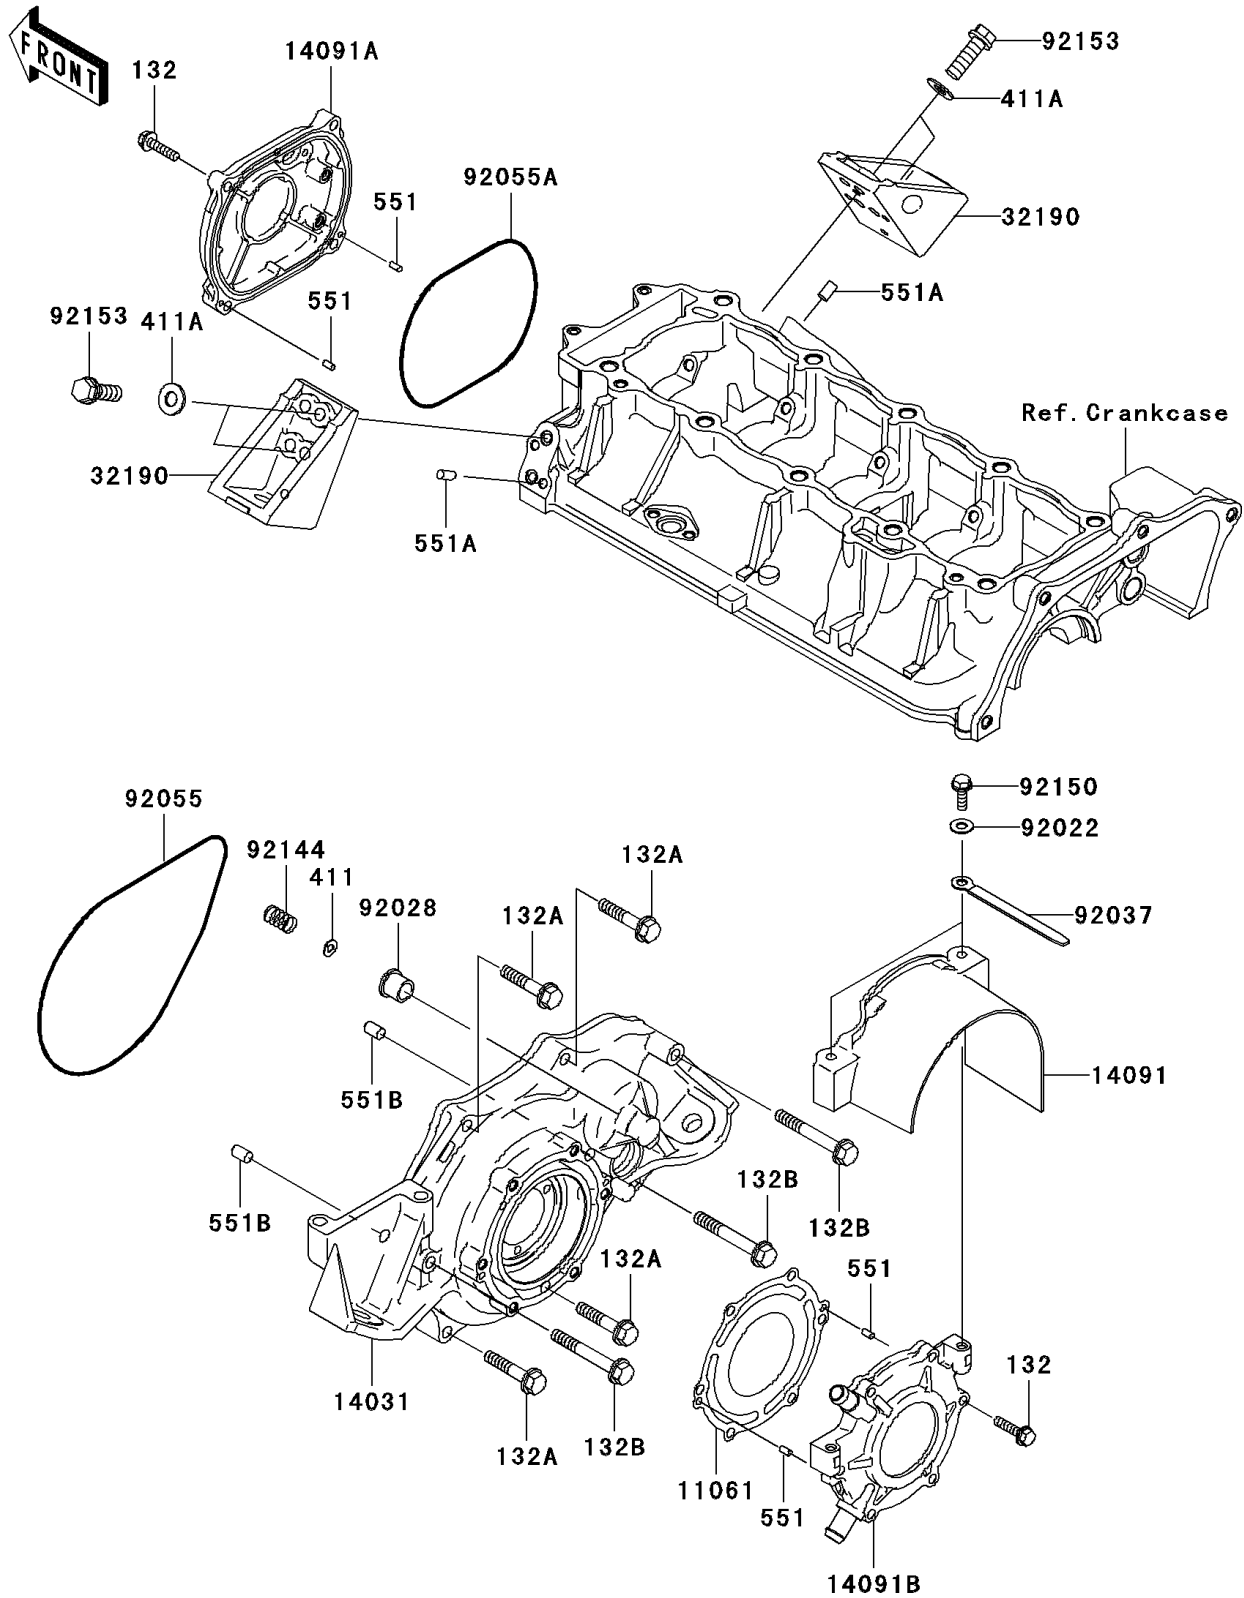

2005 STX-12F PARTS DIAGRAM

Engine Cover(s)

E1431

2005 STX-12F PARTS LIST

Engine Cover(s)

ITEM NAME	PART NUMBER	QUANTITY
GASKET,OUTPUT COVER (Ref # 11061)	11061-3709	1
BOLT-FLANGED-SMALL,6X25 (Ref # 132)	132Y0625	1
BOLT-FLANGED-SMALL,8X40 (Ref # 132A)	132Y0840	1
BOLT-FLANGED-SMALL,8X60 (Ref # 132B)	132Y0860	1
COVER-GENERATOR (Ref # 14031)	14031-3734	1
COVER,COUPLING (Ref # 14091)	14091-3749	1
COVER,PULS (Ref # 14091A)	14091-3763	1
COVER,OUTPUT (Ref # 14091B)	14091-3776	1
BRACKET-ENGINE (Ref # 32190)	32190-3703	1
WASHER-PLAIN,5MM (Ref # 411)	411S0500	1
WASHER-PLAIN,8MM (Ref # 411A)	411S0800	1
PIN-DOWEL (Ref # 551)	551R0408	1
PIN-DOWEL (Ref # 551A)	551R0612	1
PIN-DOWEL (Ref # 551B)	551R0812	1
WASHER,6.5X20X1.5 (Ref # 92022)	92022-3710	1
BUSHING (Ref # 92028)	92028-3718	1
CLAMP,L=100 (Ref # 92037)	92037-3736	1
RING-O,196X3 (Ref # 92055)	92055-3761	1
RING-O,120X3 (Ref # 92055A)	92055-3762	1
SPRING (Ref # 92144)	92144-3728	1
BOLT,6X18 (Ref # 92150)	92150-3729	1
BOLT,FLANGED,8X30 (Ref # 92153)	92153-3722	1