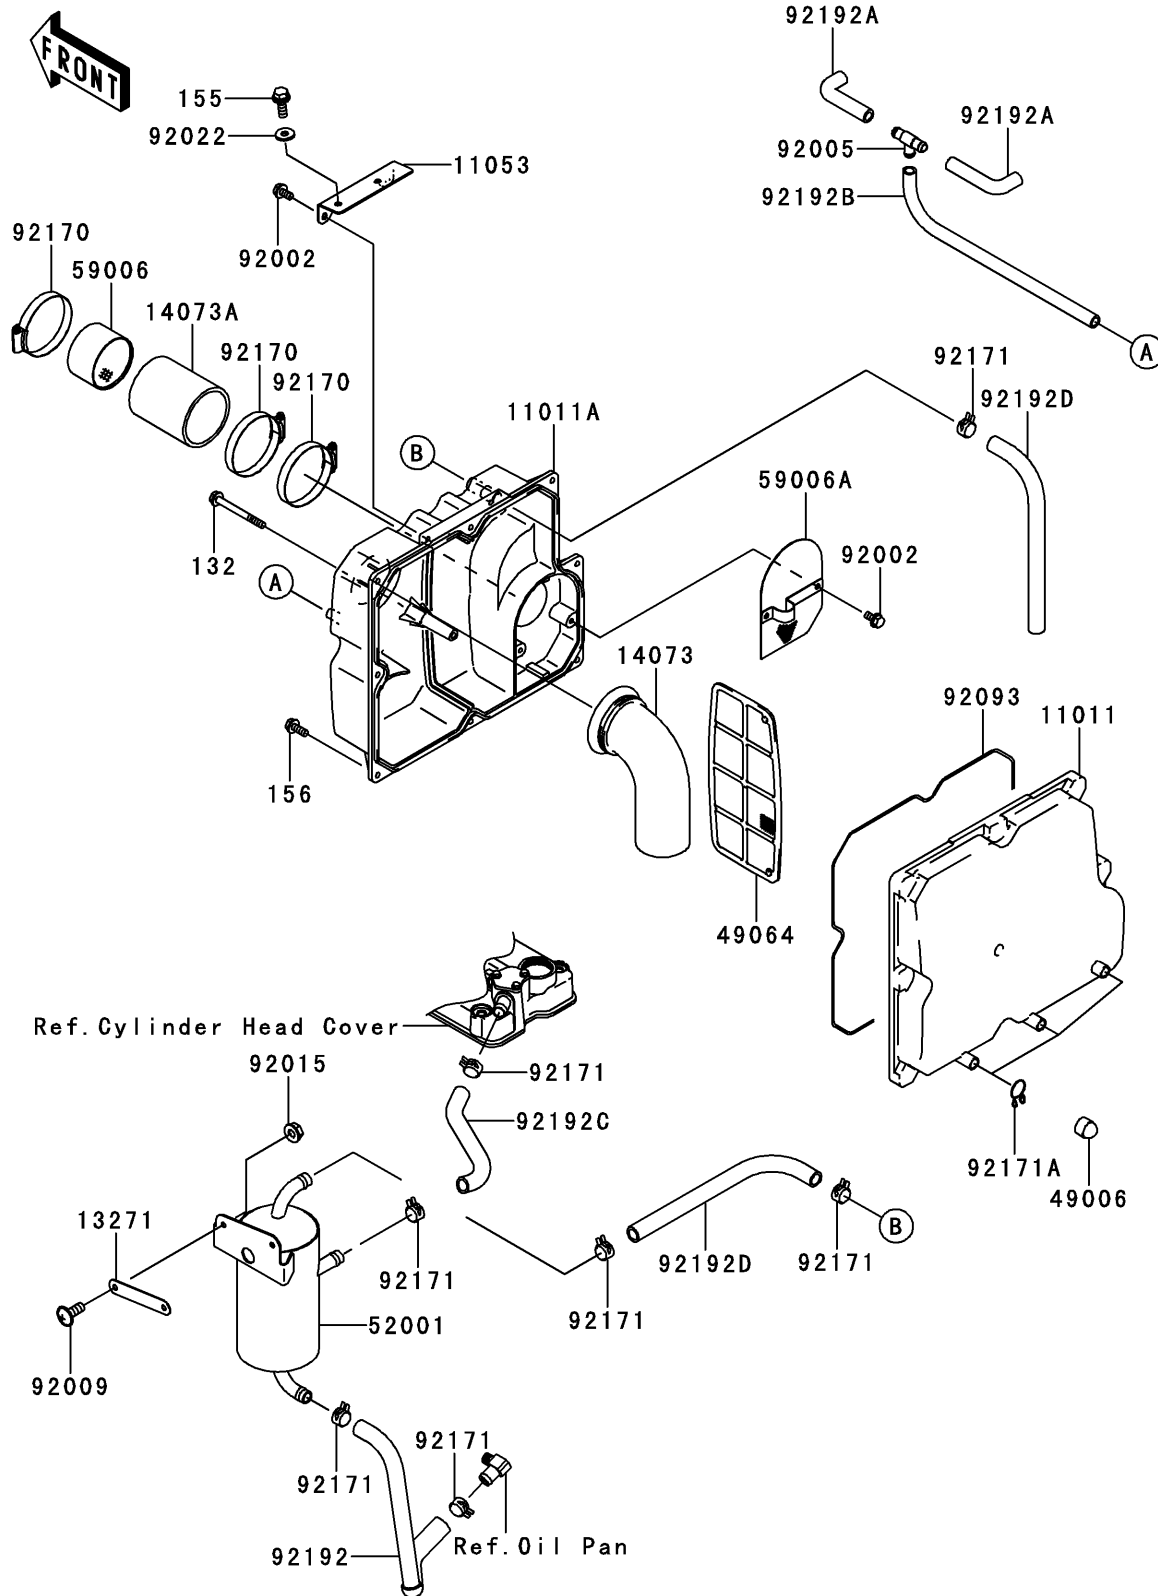

## 2005 STX-12F PARTS DIAGRAM

Intake Silencer

E1130

## 2005 STX-12F PARTS LIST

Intake Silencer

ITEM NAME	PART NUMBER	QUANTITY
CASE-AIR FILTER,RR (Ref # 11011)	11011-3704	1
CASE-AIR FILTER (Ref # 11011A)	11011-3706	1
BRACKET (Ref # 11053)	11053-3725	1
BOLT-FLANGED-SMALL,6X60 (Ref # 132)	132Y0660	1
PLATE (Ref # 13271)	13271-3880	1
DUCT,AIR FILTER-ASV (Ref # 14073)	14073-3794	1
DUCT,AIR FILTER-THOROTTLE (Ref # 14073A)	14073-3795	1
BOLT-WSP-SMALL,8X20 (Ref # 155)	155R0820	1
BOLT-WP,6X16 (Ref # 156)	156R0616	1
BOOT,DRAIN (Ref # 49006)	49006-3718	1
FILTER-AIR (Ref # 49064)	49064-3702	1
TANK-OIL (Ref # 52001)	52001-3738	1
ARRESTER-FLAME (Ref # 59006)	59006-0019	1
ARRESTER-FLAME (Ref # 59006A)	59006-3720	1
BOLT,6X12 (Ref # 92002)	92002-3763	1
FITTING (Ref # 92005)	92005-3745	1
SCREW,M6X20 (Ref # 92009)	92009-3870	1
NUT,6MM (Ref # 92015)	92015-3767	1
WASHER,8.2X18X1.5 (Ref # 92022)	92022-3743	1
SEAL (Ref # 92093)	92093-3766	1
CLAMP (Ref # 92170)	92170-3764	1
CLAMP,TUBE (Ref # 92171)	92171-3710	1
CLAMP,BOOT (Ref # 92171A)	92171-3711	1
TUBE,SEPARTOR-OILPLAN (Ref # 92192)	92192-3701	1
TUBE (Ref # 92192A)	92192-3717	1
TUBE,ASV-AIR CASE (Ref # 92192B)	92192-3718	1
TUBE,HEAD-SEPARATOR (Ref # 92192C)	92192-3719	1
TUBE,BLOWBY (Ref # 92192D)	92192-3725	1