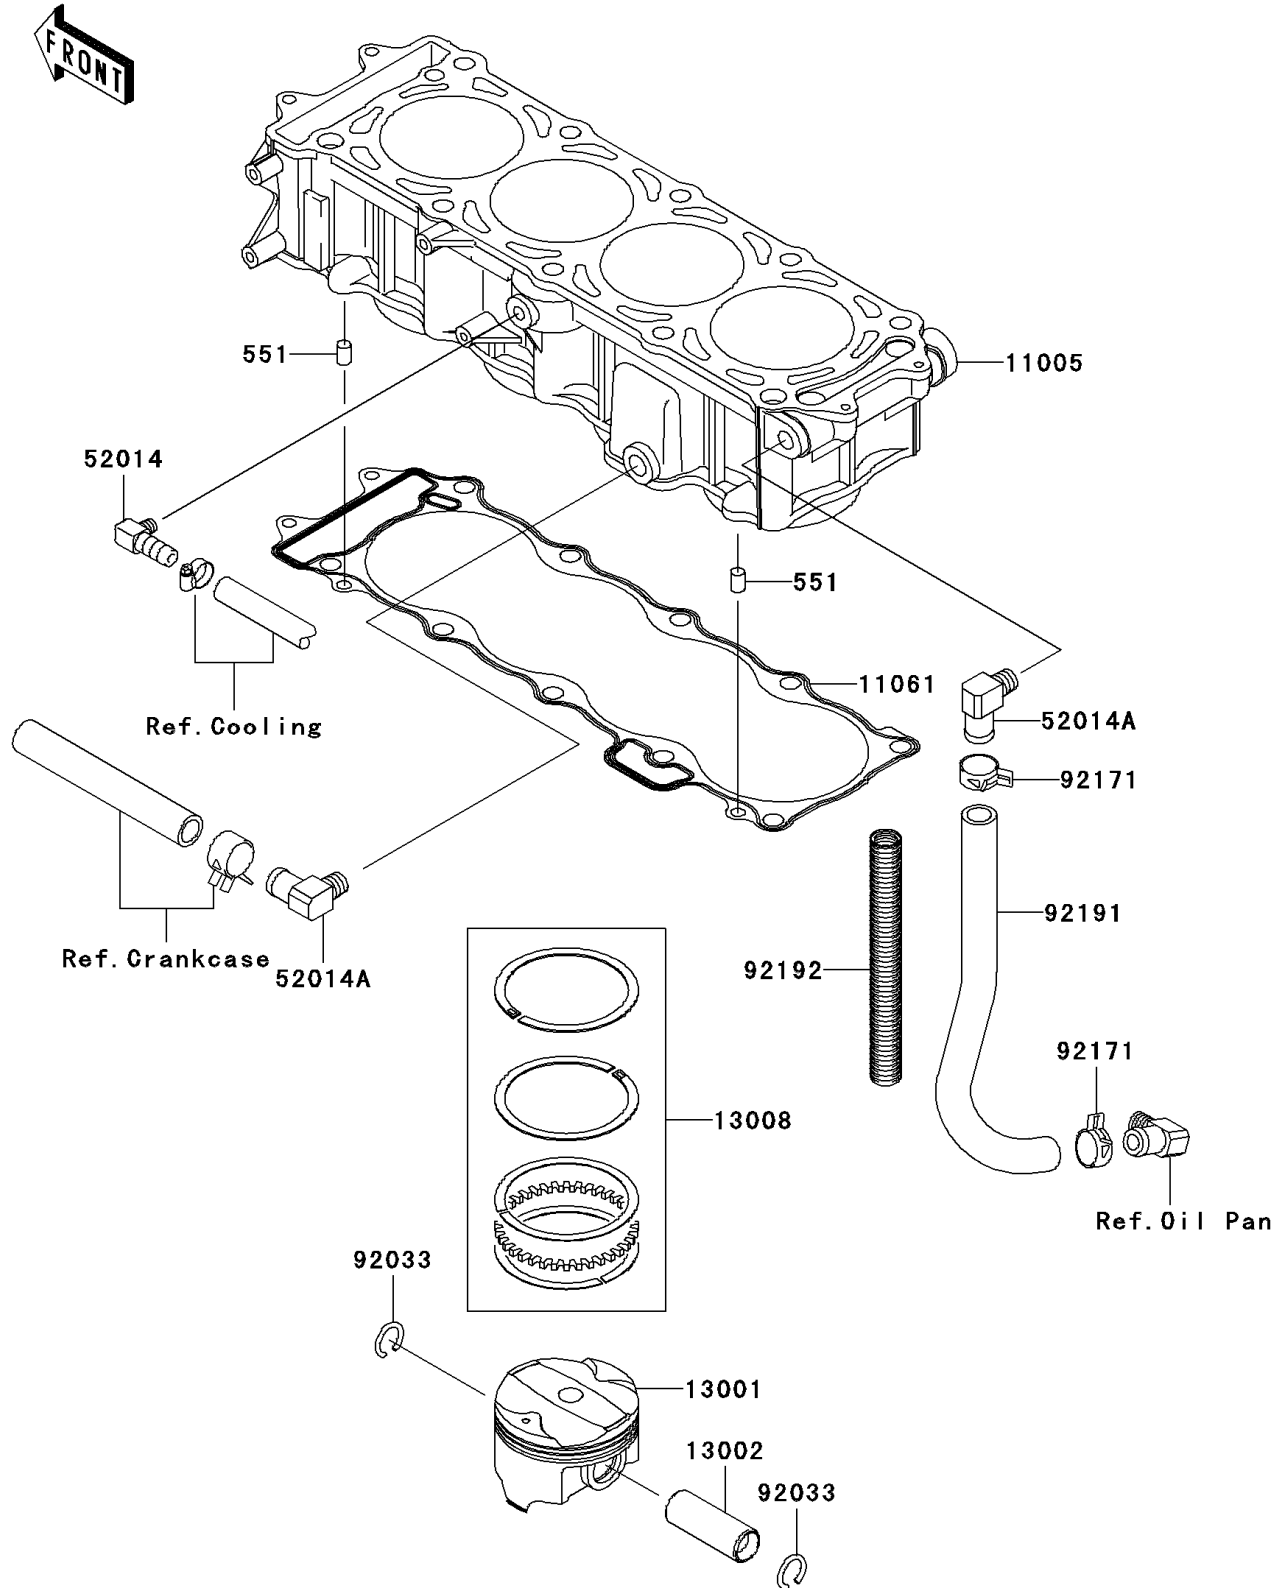

2005 STX-12F PARTS DIAGRAM

Cylinder/Piston(s)

E1120

2005 STX-12F PARTS LIST

Cylinder/Piston(s)

ITEM NAME	PART NUMBER	QUANTITY
CYLINDER-ENGINE (Ref # 11005)	11005-3758	1
GASKET,CYLINDER BASE (Ref # 11061)	11061-3708	1
PISTON-ENGINE (Ref # 13001)	13001-3736	1
PIN-PISTON (Ref # 13002)	13002-3709	1
RING-SET-PISTON (Ref # 13008)	13008-1196	1
ELBOW (Ref # 52014)	52014-3708	1
ELBOW (Ref # 52014A)	52014-3717	1
PIN-DOWEL (Ref # 551)	551R0812	1
RING-SNAP (Ref # 92033)	92033-1188	1
CLAMP,TUBE (Ref # 92171)	92171-3710	1
TUBE,BREATHER (Ref # 92191)	92191-3983	1
TUBE,19.5X23.8X170 (Ref # 92192)	92192-3702	1