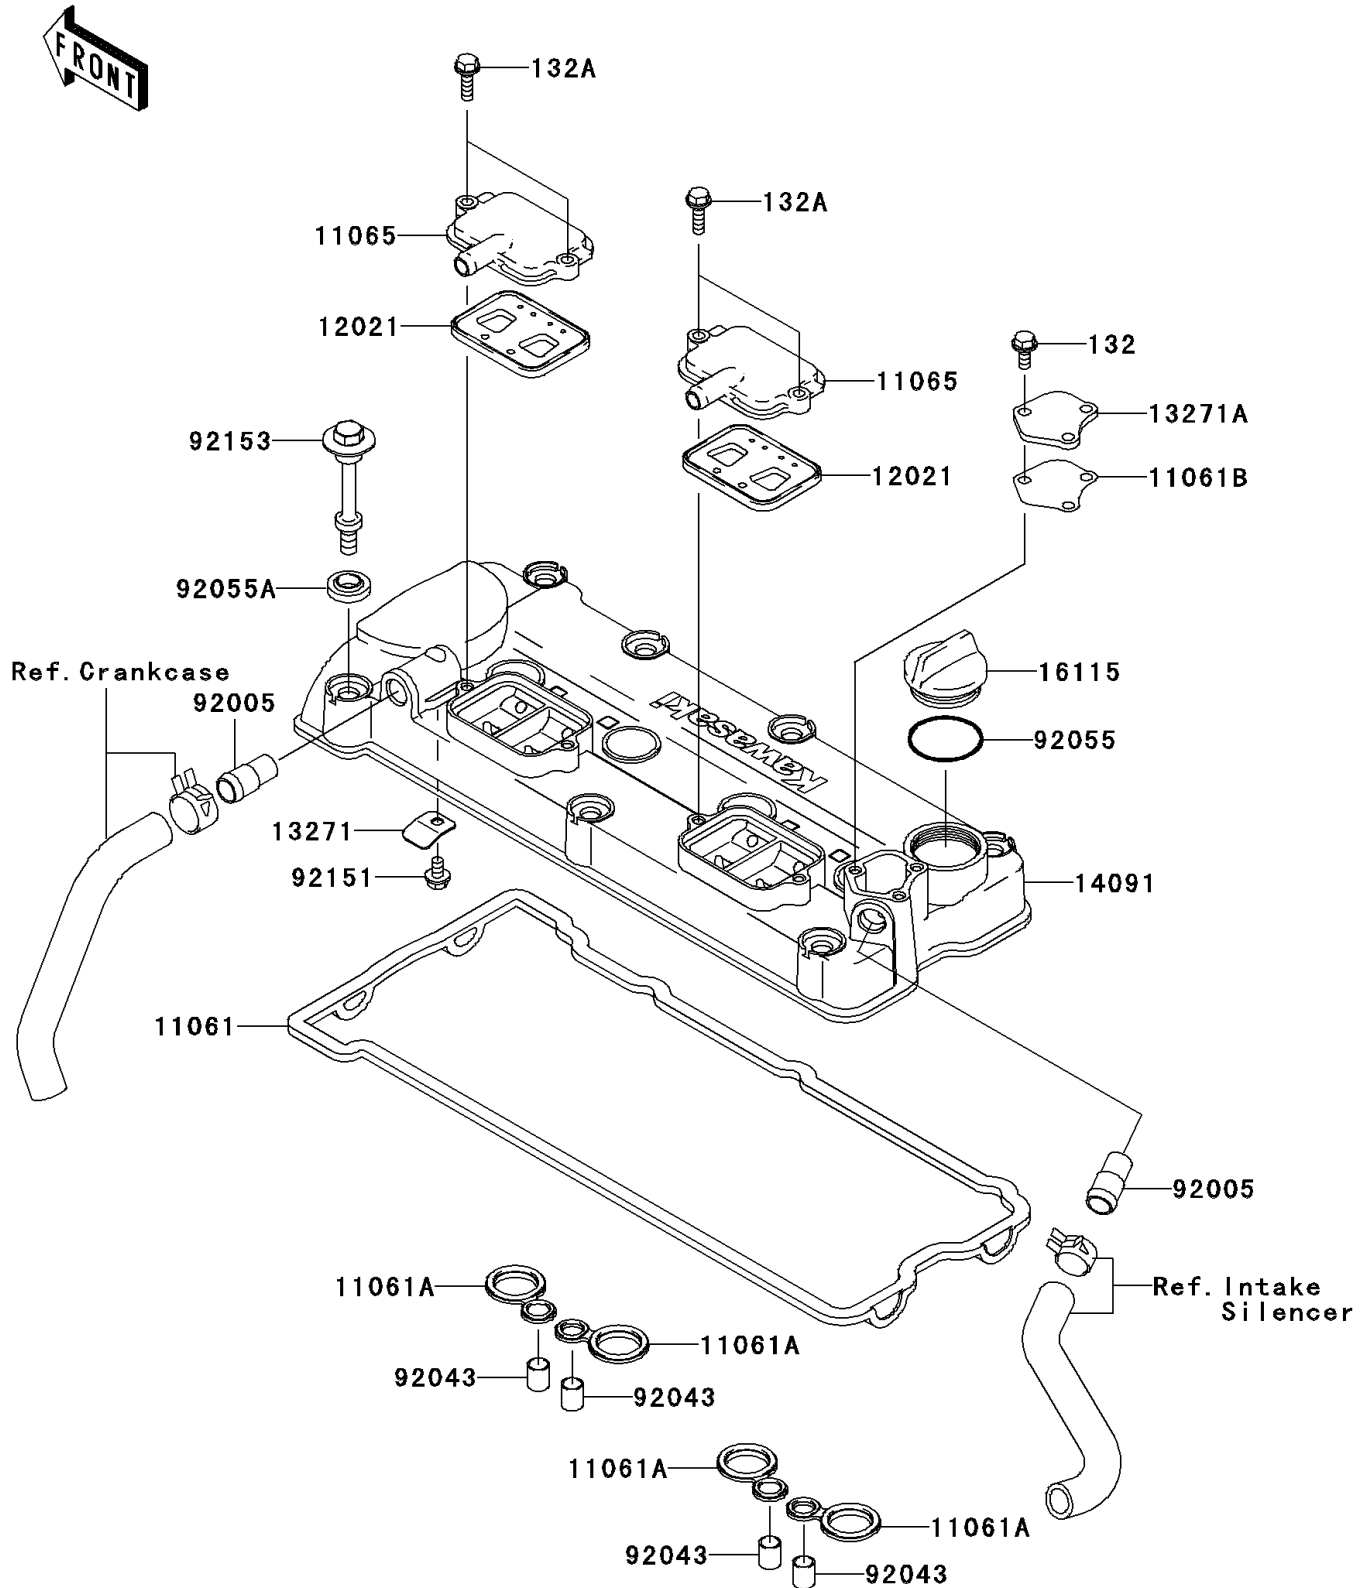

2005 STX-12F PARTS DIAGRAM

Cylinder Head Cover

E1112

2005 STX-12F PARTS LIST

Cylinder Head Cover

ITEM NAME	PART NUMBER	QUANTITY
GASKET,HEAD COVER (Ref # 11061)	11061-0090	1
GASKET,SPARK PLUG HOLE (Ref # 11061A)	11061-0105	1
GASKET,PLATE (Ref # 11061B)	11061-3728	1
CAP,ASV (Ref # 11065)	11065-3723	1
VALVE-ASSY-REED (Ref # 12021)	12021-1119	1
BOLT-FLANGED-SMALL,6X14 (Ref # 132)	132Y0614	1
PLATE (Ref # 13271)	13271-3851	1
PLATE (Ref # 13271A)	13271-3898	1
BOLT-FLANGED-SMALL,6X20 (Ref # 132A)	132Y0620	1
COVER,HEAD (Ref # 14091)	14091-3760	1
CAP-OIL FILLER (Ref # 16115)	16115-1064	1
FITTING (Ref # 92005)	92005-3741	1
PIN,10.1X12X14 (Ref # 92043)	92043-4009	1
RING-O,38X1.9 (Ref # 92055)	92055-1295	1
RING-O,HEAD COVER BOLT (Ref # 92055A)	92055-1352	1
BOLT,FLANGED,6X10 (Ref # 92151)	92151-1822	1
BOLT,HEAD COVER (Ref # 92153)	92153-3706	1