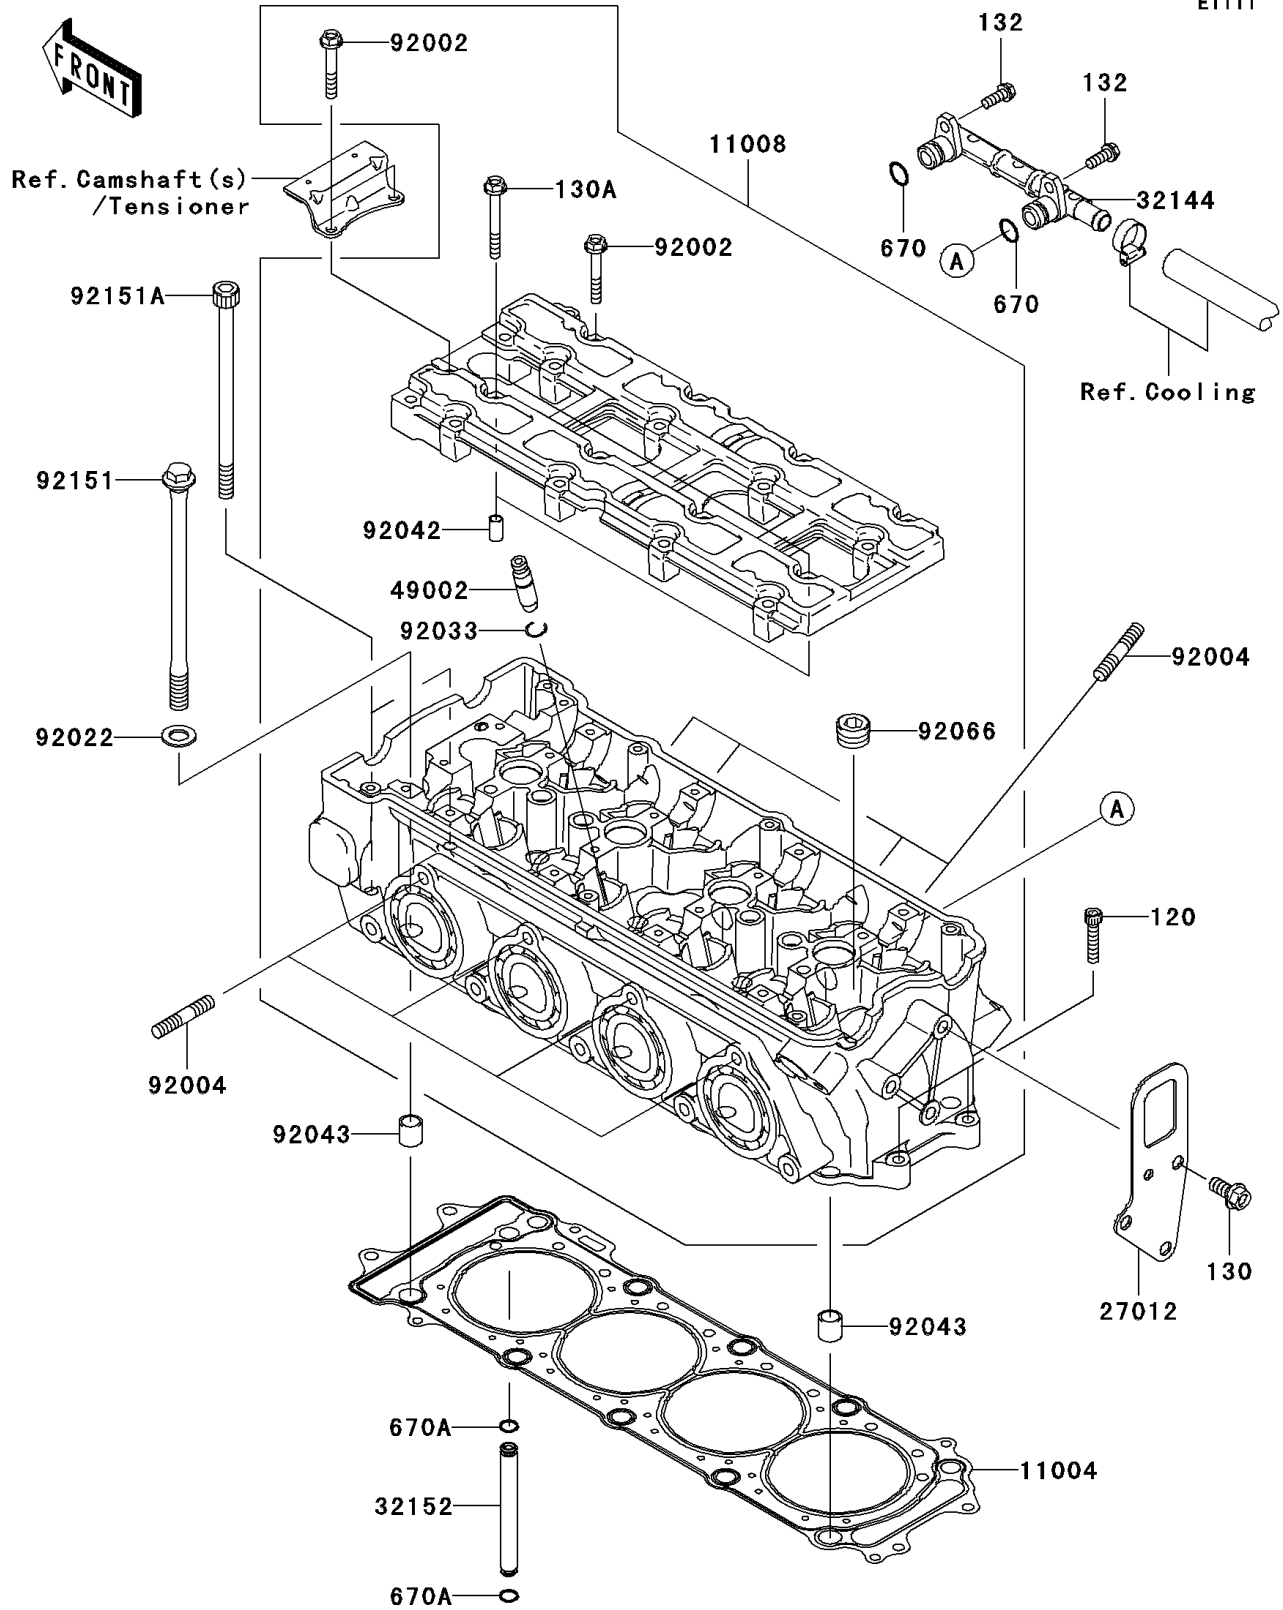

2005 STX-12F PARTS DIAGRAM

Cylinder Head

E1111

2005 STX-12F PARTS LIST

Cylinder Head

ITEM NAME	PART NUMBER	QUANTITY
GASKET-HEAD (Ref # 11004)	11004-3721	1
HEAD-COMP-CYLINDER (Ref # 11008)	11008-3705	1
BOLT-SOCKET,6X30 (Ref # 120)	120Z0630	1
BOLT-FLANGED,8X18 (Ref # 130)	130Y0818	1
BOLT-FLANGED,6X50 (Ref # 130A)	130Z0650	1
BOLT-FLANGED-SMALL,6X16 (Ref # 132)	132Y0616	1
HOOK,ENGINE,RR (Ref # 27012)	27012-3856	1
PIPE-ASSY (Ref # 32144)	32144-3703	1
PIPE,OIL (Ref # 32152)	32152-1544	1
GUIDE-VALVE (Ref # 49002)	49002-1140	1
O RING,12MM (Ref # 670)	670B2012	1
O RING,7MM (Ref # 670A)	670D1507	1
BOLT,6X40 (Ref # 92002)	92002-1756	1
STUD,8X30 (Ref # 92004)	92004-3743	1
WASHER,11.5X20.5X1.6 (Ref # 92022)	92022-1720	1
RING-SNAP (Ref # 92033)	92033-1247	1
PIN,DOWEL,6.3X8X14 (Ref # 92042)	92042-007	1
PIN,14X14 (Ref # 92043)	92043-1593	1
PLUG,PT1/2X12.5 (Ref # 92066)	92066-0002	1
BOLT,11X168 (Ref # 92151)	92151-1513	1
BOLT,SOCKET,7X120 (Ref # 92151A)	92151-1804	1