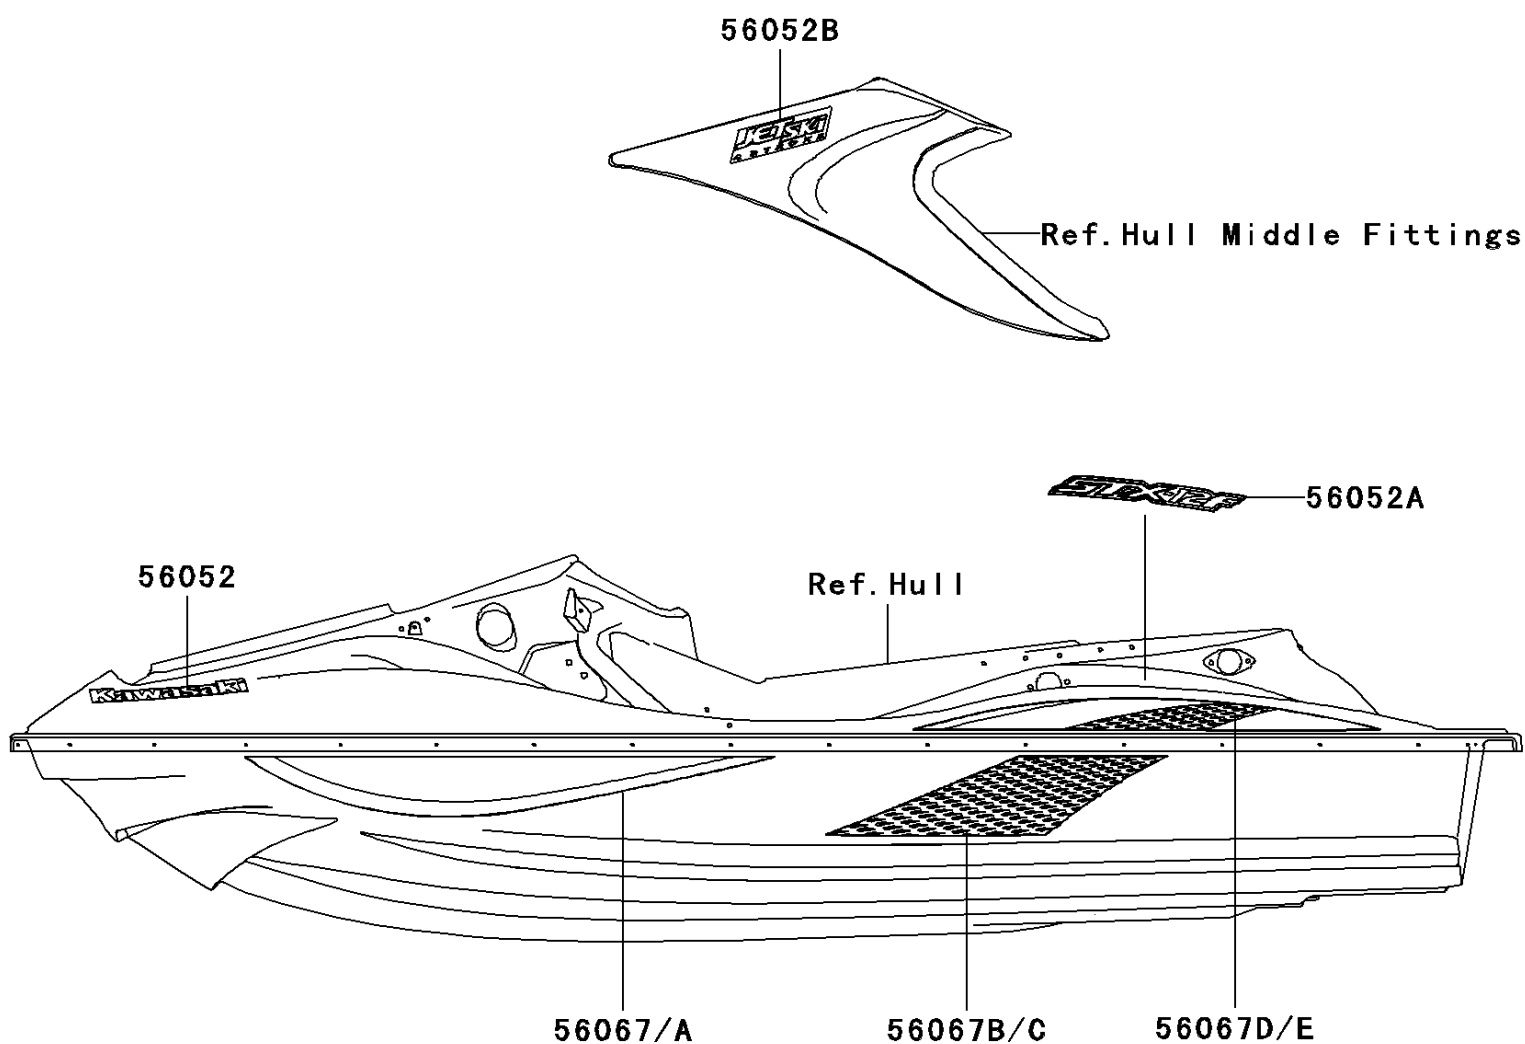

## 2007 STX-12F PARTS DIAGRAM

Decals(Blue)(D7F)(US)

F3880A

## 2007 STX-12F PARTS LIST

Decals(Blue)(D7F)(US)

ITEM NAME	PART NUMBER	QUANTITY
MARK,DECK,KAWASAKI (Ref # 56052)	56052-3802	1
MARK,DECK,STX-12F (Ref # 56052A)	56052-3858	1
MARK,SIDE COVER,JET SKI (Ref # 56052B)	56052-3859	1
PATTERN,HULL,FR,LH (Ref # 56067)	56067-3759	1
PATTERN,HULL,FR,RH (Ref # 56067A)	56067-3760	1
PATTERN,HULL,RR,LH (Ref # 56067B)	56067-3761	1
PATTERN,HULL,RR,RH (Ref # 56067C)	56067-3762	1
PATTERN,DECK,LH (Ref # 56067D)	56067-3763	1
PATTERN,DECK,RH (Ref # 56067E)	56067-3764	1