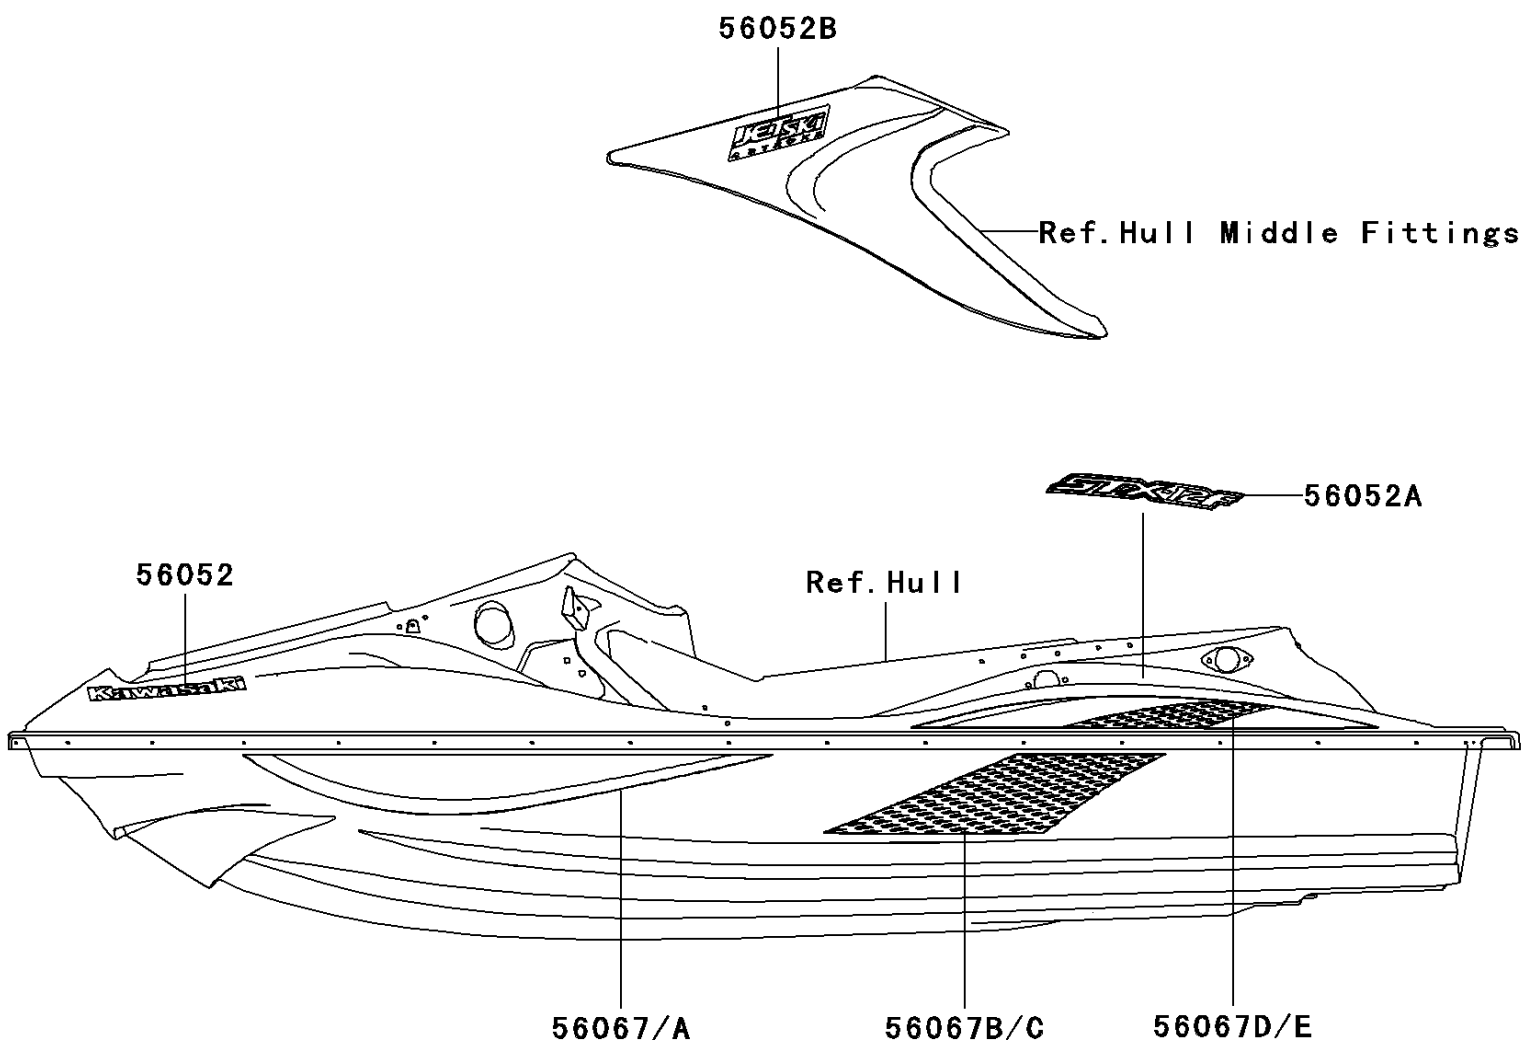

2007 STX-12F PARTS DIAGRAM

Decals(Red)(D7F)

F3880A

2007 STX-12F PARTS LIST

Decals(Red)(D7F)

ITEM NAME	PART NUMBER	QUANTITY
MARK,DECK,KAWASAKI (Ref # 56052)	56052-3802	1
MARK,DECK,STX-12F (Ref # 56052A)	56052-3860	1
MARK,SIDE COVER,JET SKI (Ref # 56052B)	56052-3861	1
PATTERN,HULL,FR,LH (Ref # 56067)	56067-3765	1
PATTERN,HULL,FR,RH (Ref # 56067A)	56067-3766	1
PATTERN,HULL,RR,LH (Ref # 56067B)	56067-3767	1
PATTERN,HULL,RR,RH (Ref # 56067C)	56067-3768	1
PATTERN,DECK,LH (Ref # 56067D)	56067-3769	1
PATTERN,DECK,RH (Ref # 56067E)	56067-3770	1