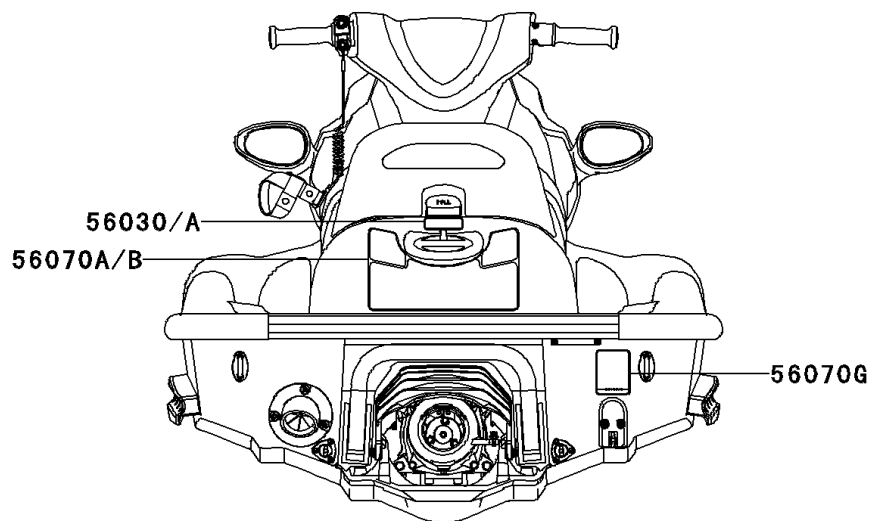

2007 STX-12F PARTS DIAGRAM

Labels

F3183

2007 STX-12F PARTS LIST

Labels

ITEM NAME	PART NUMBER	QUANTITY
LABEL,FIRE EXTINGUISHER (Ref # 56030)	56030-3755	1
LABEL,FIRE EXTINGUISHER(FRENCH (Ref # 56030A)	56030-3757	1
LABEL,REVERSE (Ref # 56030B)	56030-3815	1
LABEL,REVERSE (Ref # 56030C)	56030-3816	1
LABEL-WARNING,GASOLINE (Ref # 56040)	56040-3972	1
LABEL,GASOLINE(FRENCH) (Ref # 56040A)	56040-3978	1
LABEL-WARNING,DAMPER (Ref # 56070)	56070-3876	1
LABEL-WARNING,IMPORTANT SAFETY (Ref # 56070A)	56070-3937	1
LABEL-WARNING,IMPORTANT SAFETY (Ref # 56070B)	56070-3953	1
LABEL-WARNING,GRAB HANDLE&STEP (Ref # 56070C)	56070-3964	1
LABEL-WARNING,GRAB HANDLE&STEP (Ref # 56070D)	56070-3966	1
LABEL-WARNING,TETHER SWITCH (Ref # 56070E)	56070-3970	1
LABEL-WARNING,TETHER SWITCH (Ref # 56070F)	56070-3974	1
LABEL-WARNING,RIGHTING (Ref # 56070G)	56070-3986	1