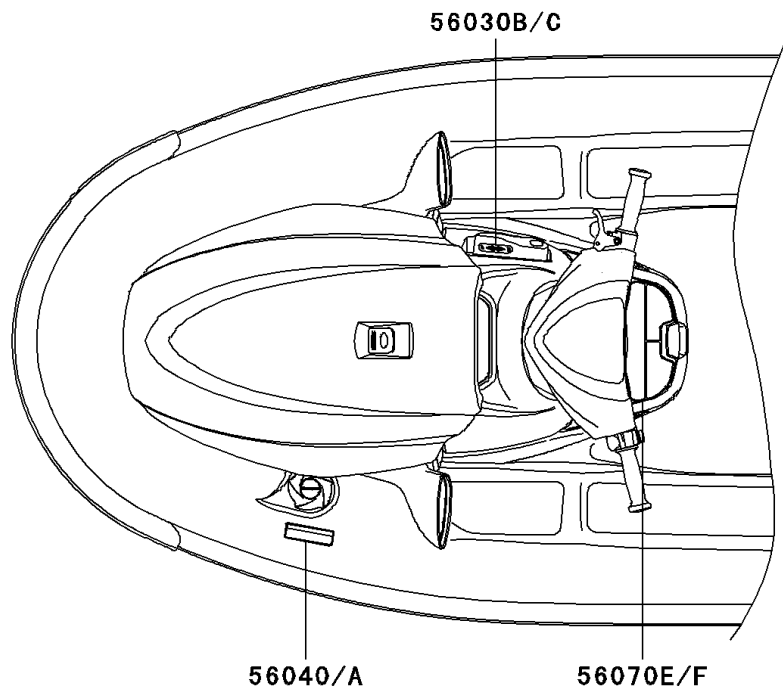

2007 STX-12F PARTS DIAGRAM

Labels

F3183

2007 STX-12F PARTS LIST

Labels

ITEM NAME	PART NUMBER	QUANTITY
LABEL,FIRE EXTINGUISHER (Ref # 56030)	56030-3755	1
LABEL,FIRE EXTINGUISHER(FRENCH (Ref # 56030A)	56030-3757	1
LABEL,REVERSE (Ref # 56030B)	56030-3815	1
LABEL,REVERSE (Ref # 56030C)	56030-3816	1
LABEL-WARNING,GASOLINE (Ref # 56040)	56040-3972	1
LABEL,GASOLINE(FRENCH) (Ref # 56040A)	56040-3978	1
LABEL-WARNING,DAMPER (Ref # 56070)	56070-3876	1
LABEL-WARNING,IMPORTANT SAFETY (Ref # 56070A)	56070-3937	1
LABEL-WARNING,IMPORTANT SAFETY (Ref # 56070B)	56070-3953	1
LABEL-WARNING,GRAB HANDLE&STEP (Ref # 56070C)	56070-3964	1
LABEL-WARNING,GRAB HANDLE&STEP (Ref # 56070D)	56070-3966	1
LABEL-WARNING,TETHER SWITCH (Ref # 56070E)	56070-3970	1
LABEL-WARNING,TETHER SWITCH (Ref # 56070F)	56070-3974	1
LABEL-WARNING,RIGHTING (Ref # 56070G)	56070-3986	1