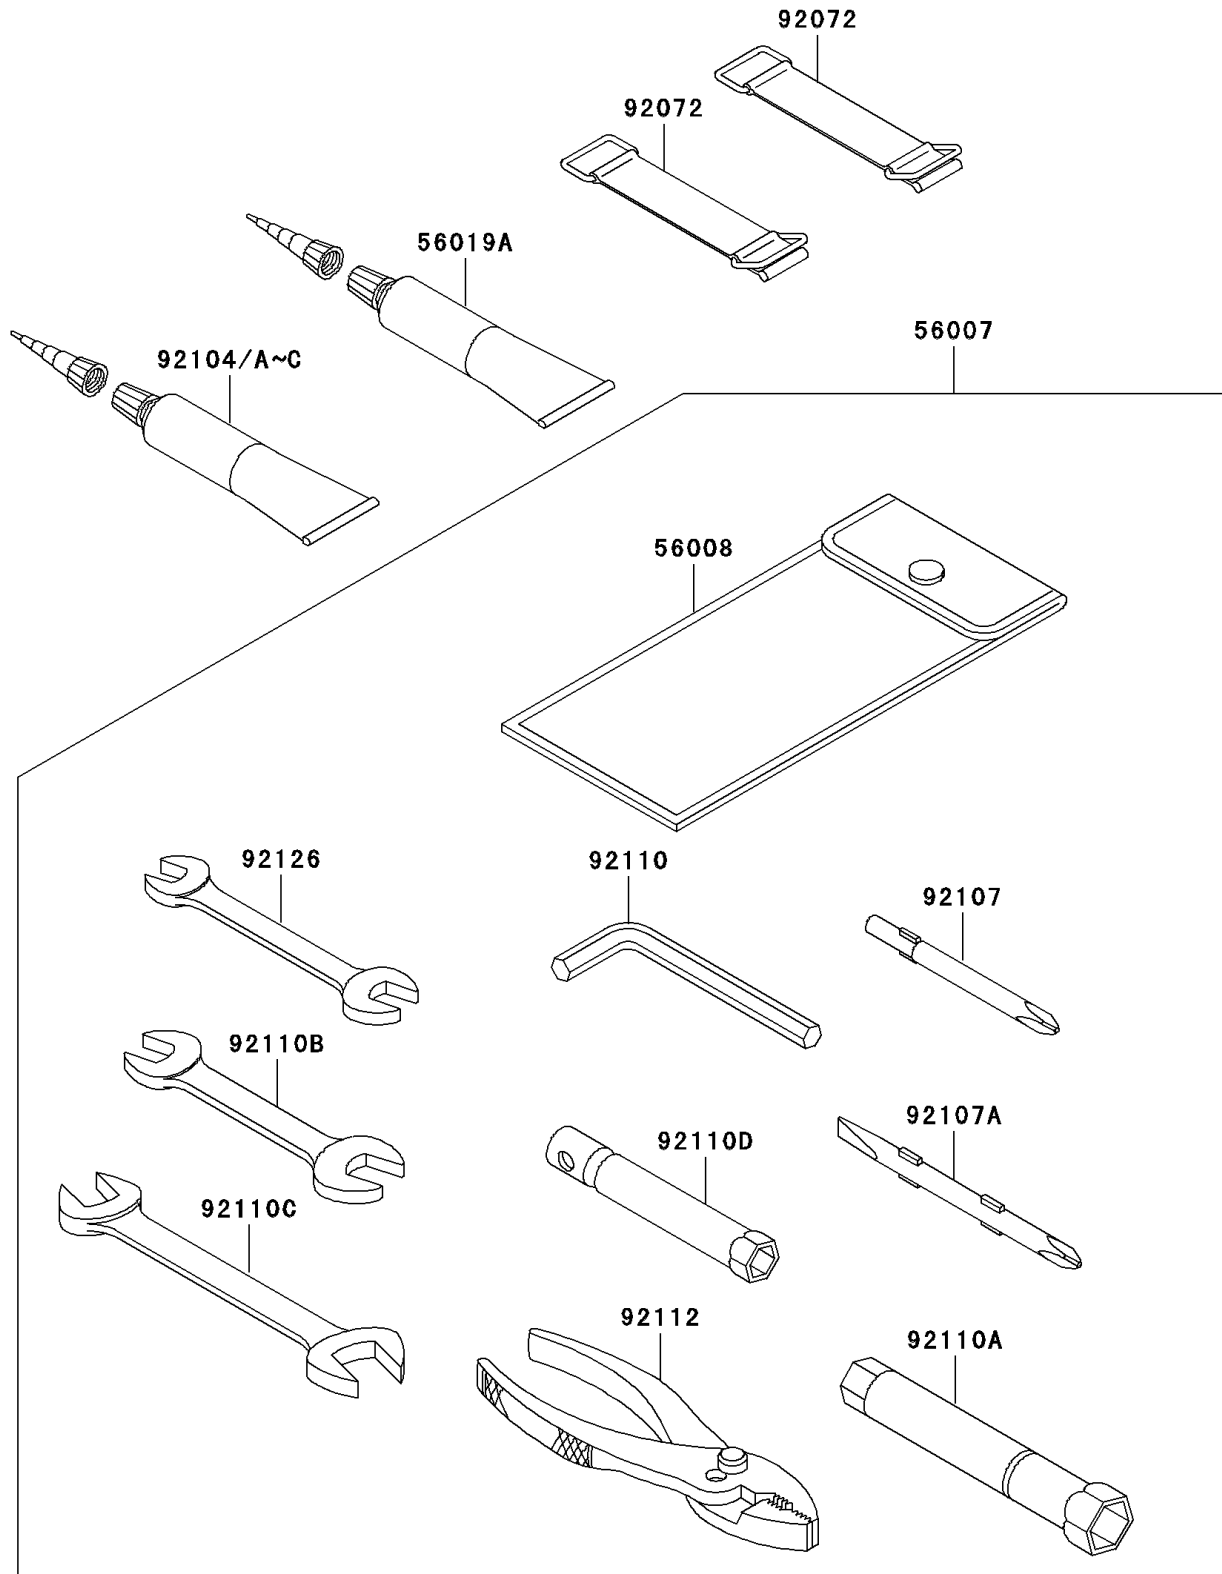

2007 STX-12F PARTS DIAGRAM

Owner's Tools

F3182

2007 STX-12F PARTS LIST

Owner's Tools

ITEM NAME	PART NUMBER	QUANTITY
TOOL-KIT (Ref # 56007)	56007-3716	1
BAG,TOOL (Ref # 56008)	56008-3704	1
THREE BOND TB1211,HT/RS,WHITE (Ref # 56019A)	56019-120	1
BAND,L=50 (Ref # 92072)	92072-3853	1
GASKET-LIQUID,TB1211F (Ref # 92104)	92104-0004	1
GASKET-LIQUID,BLACK TB1215B (Ref # 92104A)	92104-1062	1
GASKET-LIQUID,TB1215 (Ref # 92104B)	92104-1065	1
GASKET-LIQUID,TB1521 (Ref # 92104C)	92104-3701	1
TOOL-DRIVER,#3PHILLIPS (Ref # 92107)	92107-005	1
TOOL-DRIVER,#2PHILLIPS&SLOT (Ref # 92107A)	92107-1051	1
TOOL-WRENCH,ALLEN,5MM (Ref # 92110)	92110-1015	1
TOOL-WRENCH,BOX,16MM (Ref # 92110A)	92110-1145	1
TOOL-WRENCH,OPEN END,10X12 (Ref # 92110B)	92110-1152	1
TOOL-WRENCH,OPEN END,14X17 (Ref # 92110C)	92110-1153	1
TOOL-WRENCH,BOX,10MM (Ref # 92110D)	92110-1156	1
TOOL-PLIERS (Ref # 92112)	92112-1001	1
TOOL-WRENCH,OPEN END,8X10 (Ref # 92126)	92126-004	1