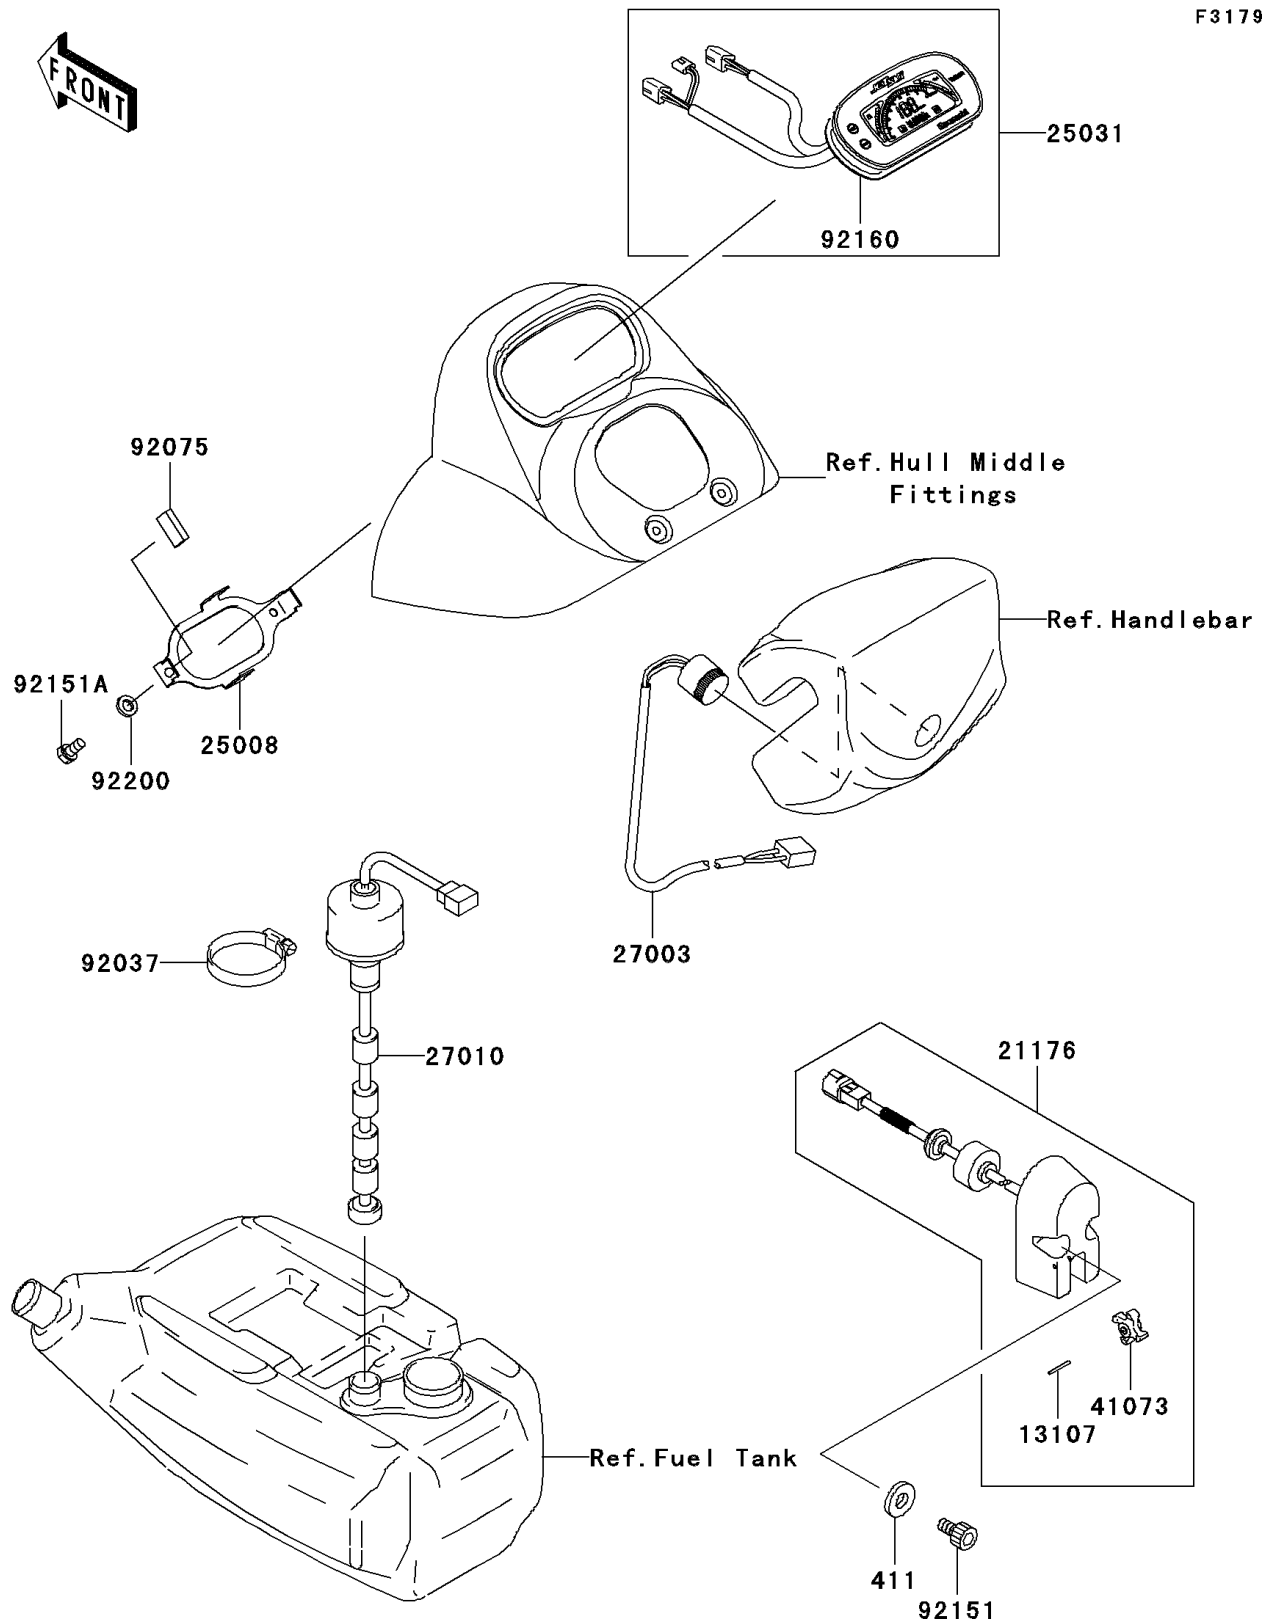

2007 STX-12F PARTS DIAGRAM

Meters

F3179

2007 STX-12F PARTS LIST

Meters

ITEM NAME	PART NUMBER	QUANTITY
SHAFT (Ref # 13107)	13107-3754	1
SENSOR,SPEEDOMETER,F.BLACK (Ref # 21176)	21176-3760-6Z	1
BRACKET-METER (Ref # 25008)	25008-3709	1
METER-ASSY,MILE&KM (Ref # 25031)	25031-3754	1
HORN (Ref # 27003)	27003-3706	1
SWITCH,FUEL LEVEL (Ref # 27010)	27010-3770	1
WHEEL-ASSY,PADDLE (Ref # 41073)	41073-3701	1
WASHER-PLAIN,6MM (Ref # 411)	411S0600	1
CLAMP (Ref # 92037)	92037-3009	1
DAMPER (Ref # 92075)	92075-1446	1
BOLT,6X10 (Ref # 92151)	92151-3704	1
BOLT,5X10 (Ref # 92151A)	92151-3707	1
DAMPER,METER (Ref # 92160)	92160-3881	1
WASHER,5.9X16X1.5 (Ref # 92200)	92200-3714	1