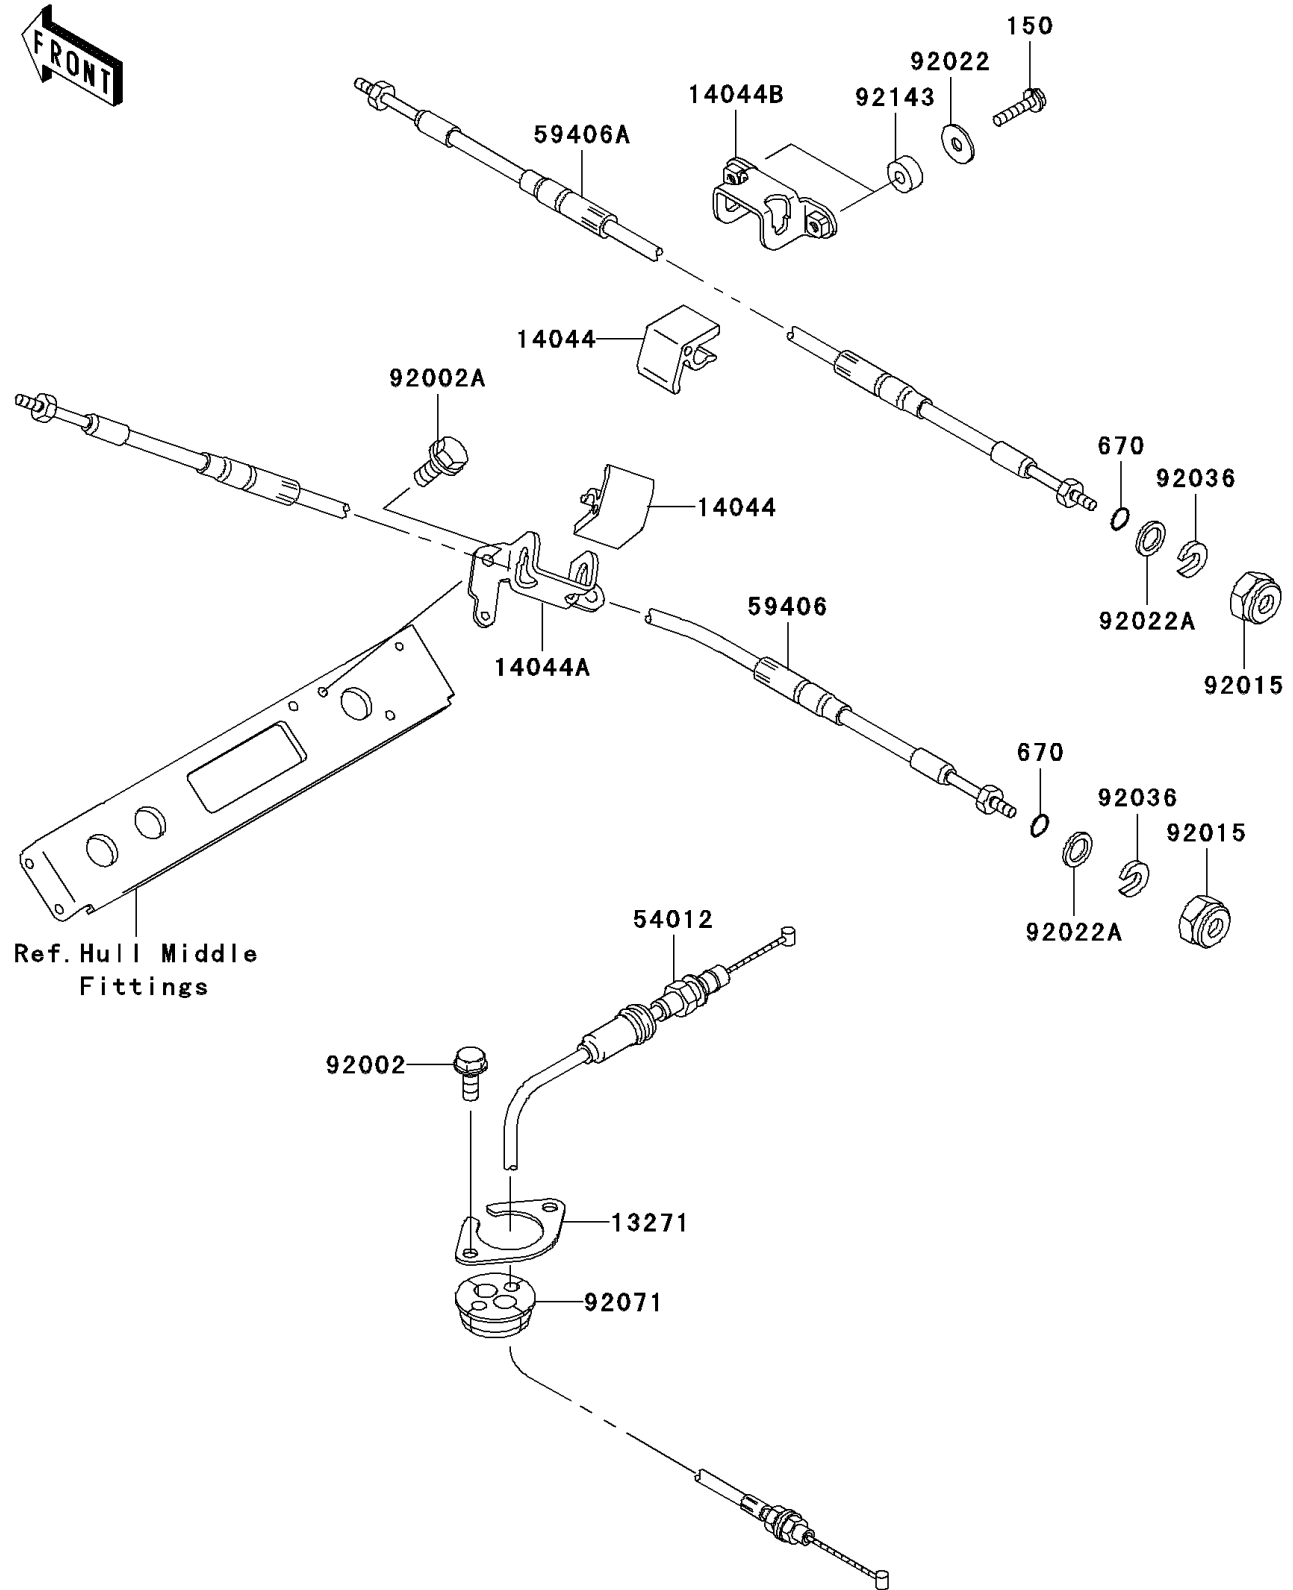

2007 STX-12F PARTS DIAGRAM

Cables

F3175

2007 STX-12F PARTS LIST

Cables

ITEM NAME	PART NUMBER	QUANTITY
PLATE (Ref # 13271)	13271-3905	1
HOLDER-CABLE,STEERING (Ref # 14044)	14044-3714	1
HOLDER-CABLE,STEERING (Ref # 14044A)	14044-3717	1
HOLDER-CABLE,STEERING (Ref # 14044B)	14044-3749	1
BOLT-WS,6X25 (Ref # 150)	150R0625	1
CABLE-THROTTLE (Ref # 54012)	54012-3771	1
CABLE-STRG (Ref # 59406)	59406-3778	1
CABLE-STRG,REVERSE (Ref # 59406A)	59406-3779	1
O RING,11MM (Ref # 670)	670B2011	1
BOLT,6X16 (Ref # 92002)	92002-3728	1
BOLT,6X20 (Ref # 92002A)	92002-3755	1
NUT,20MM (Ref # 92015)	92015-526	1
WASHER,6.5X20X1.5 (Ref # 92022)	92022-3710	1
WASHER (Ref # 92022A)	92022-535	1
RING-SNAP (Ref # 92036)	92036-501	1
GROMMET,HARNESS (Ref # 92071)	92071-3790	1
COLLAR,6.2X16X7.5 (Ref # 92143)	92143-3769	1